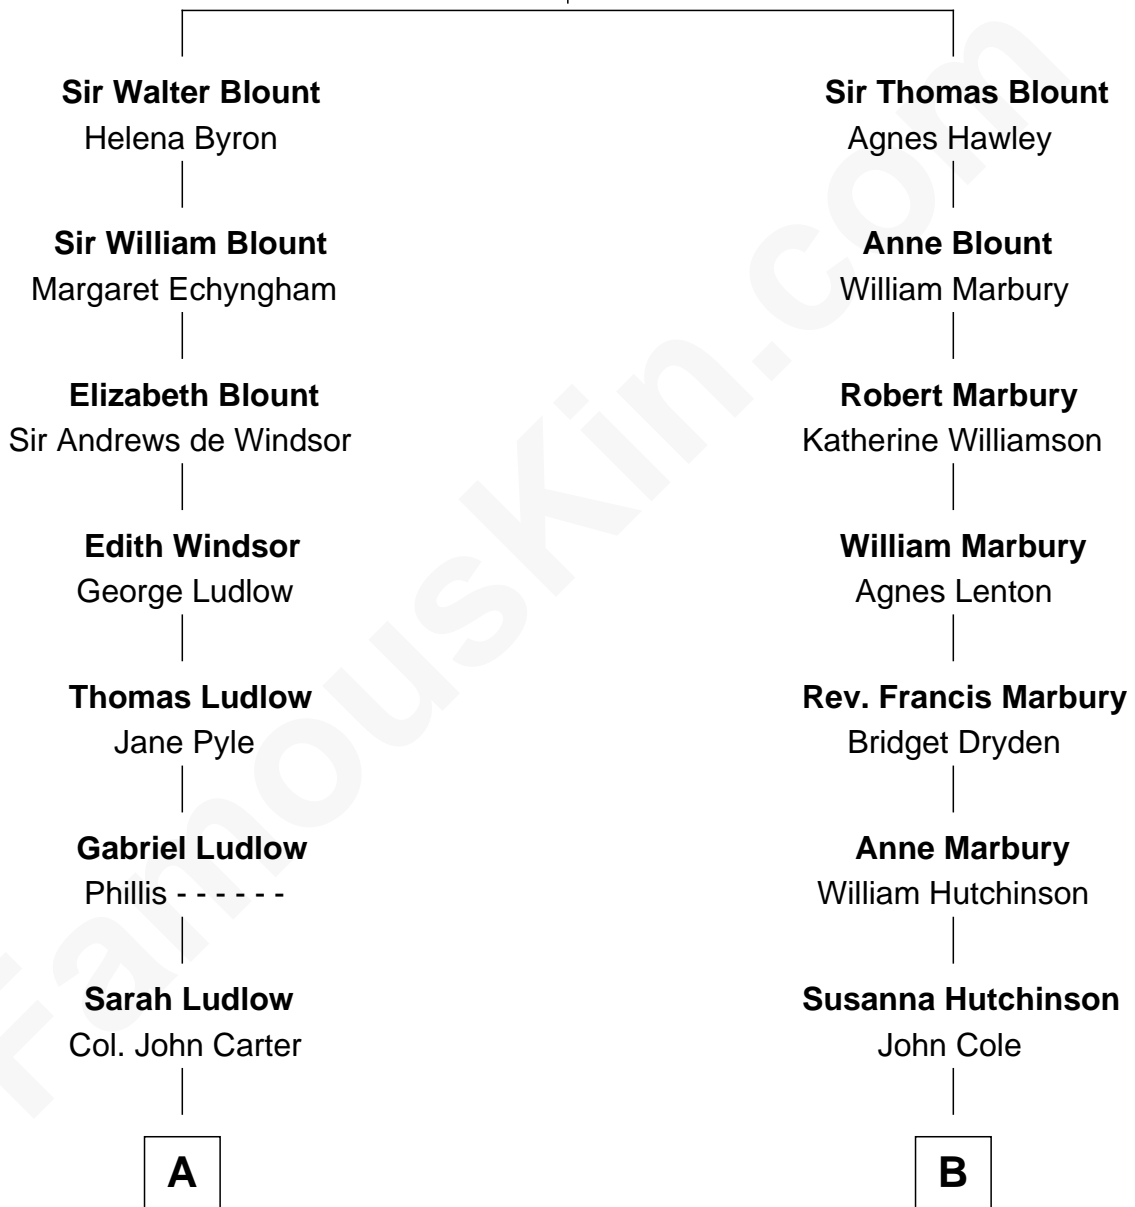

FamousKin.com

Relationship Chart of

Fitzhugh Lee

40th Governor of Virginia

12th cousin 1 time removed of

Shanghai Pierce
Texas Cattleman

Sir Thomas Blount
Margaret de Gresley

A

Col. Robert Carter

Judith Armistead

John Carter

Elizabeth Hill

Charles Carter

Anne Butler Moore

Anne Hill Carter

Maj. Gen. Henry Lee

Sydney Smith Lee

Anna Maria Mason

Fitzhugh Lee

40th Governor of Virginia

B

Susanna Cole

Thomas Eldred

Susanna Eldred

Hanna Phillips Head

Shanghai Pierce

Texas Cattleman