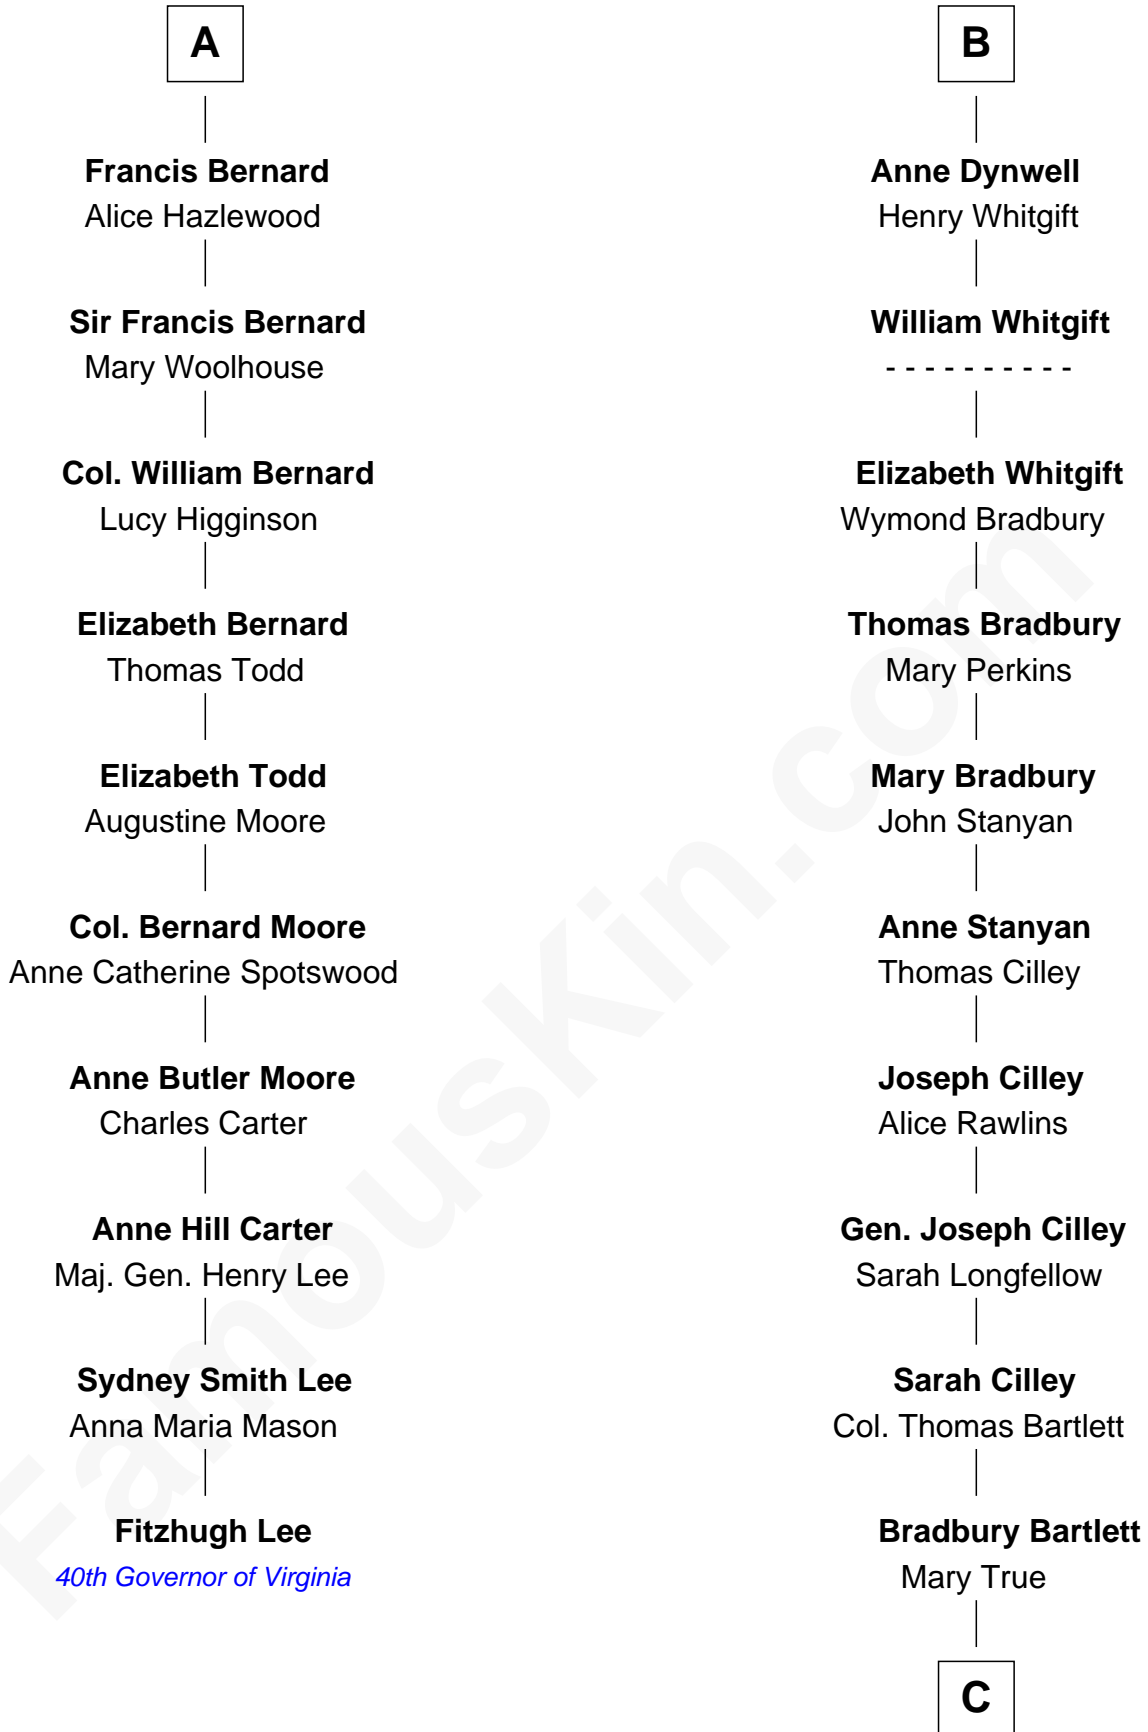

FamousKin.com

Relationship Chart of

Fitzhugh Lee

40th Governor of Virginia

16th cousin 4 times removed of

Alan Shepard

Mercury and Apollo Astronaut

Sir Thomas de Beauchamp

Maud de Beauchamp

Sir Roger de Clifford

Katherine de Clifford

Sir Ralph de Greystoke

Maud de Greystoke

Eudo de Welles

Sir Lionel de Welles

Joan de Waterton

Margaret de Welles

Sir Thomas Dymoke

Jane Dymoke

John Fulnetby

Katherine Fulnetby

William Dynwell

B

C

—
Thomas Bradbury Bartlett
Victoria Elizabeth Williams Cilley

—
Annie Elizabeth Bartlett
Frederick Johnson Shepard

—
Alan Bartlett Shepard
Pauline Renza Emerson

—
Alan Shepard
Mercury and Apollo Astronaut