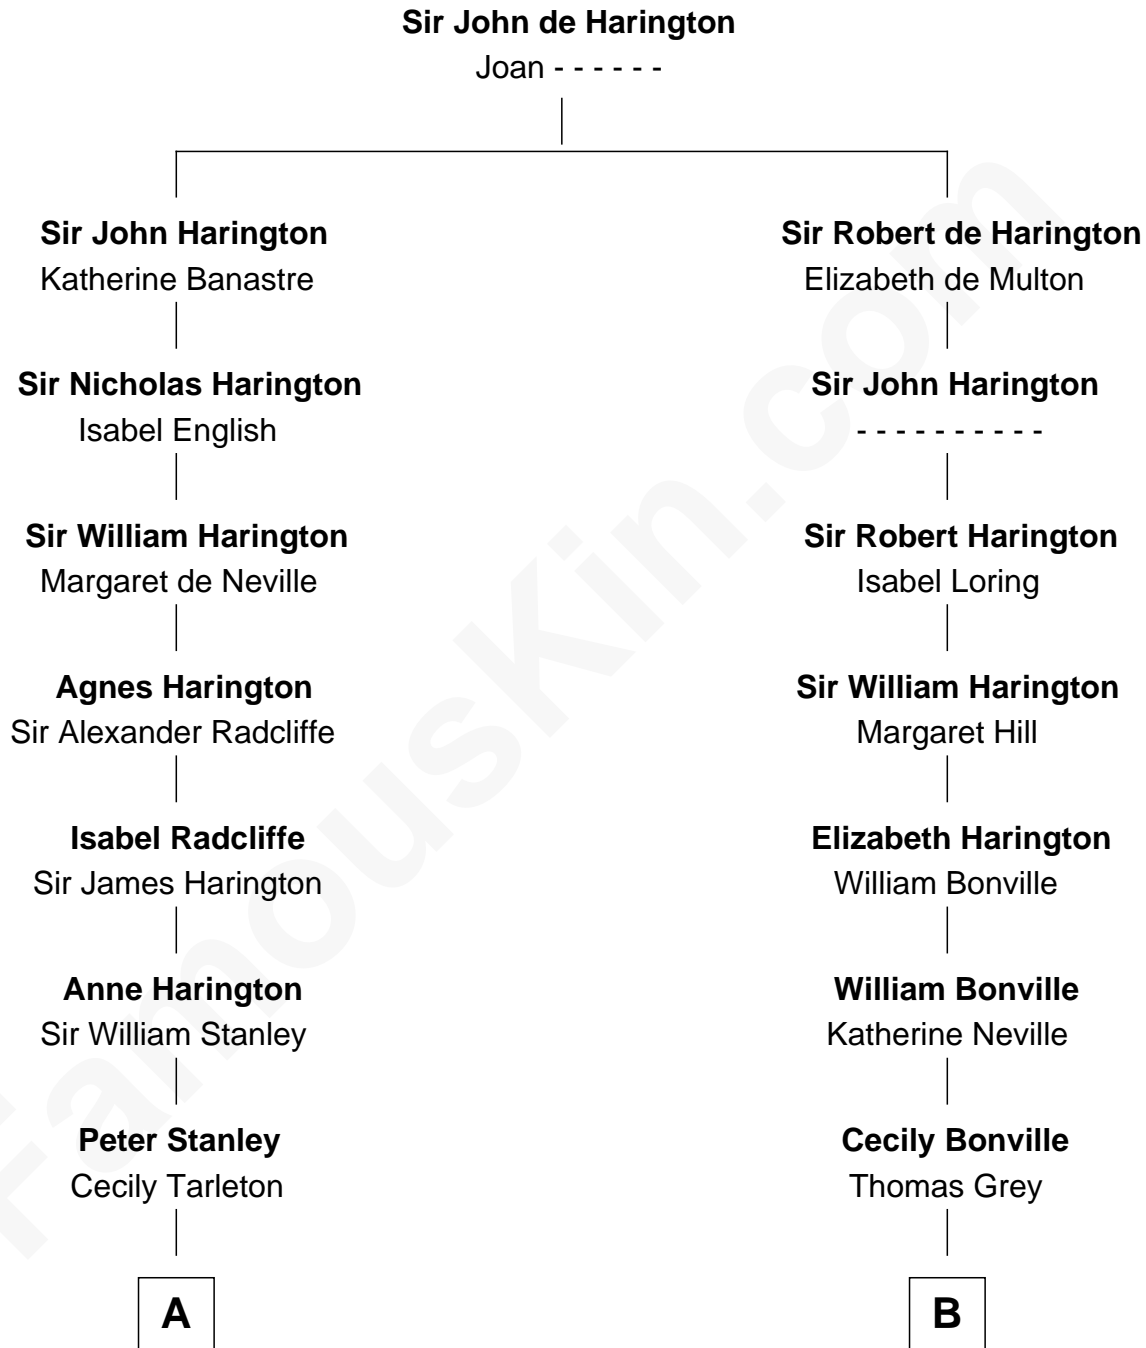

## Relationship Chart of

### Fitzhugh Lee

40th Governor of Virginia

15th cousin 5 times removed of

### Alan Shepard

Mercury and Apollo Astronaut

**C**

—  
**Thomas Bradbury Bartlett**  
Victoria Elizabeth Williams Cilley

—  
**Annie Elizabeth Bartlett**  
Frederick Johnson Shepard

—  
**Alan Bartlett Shepard**  
Pauline Renza Emerson