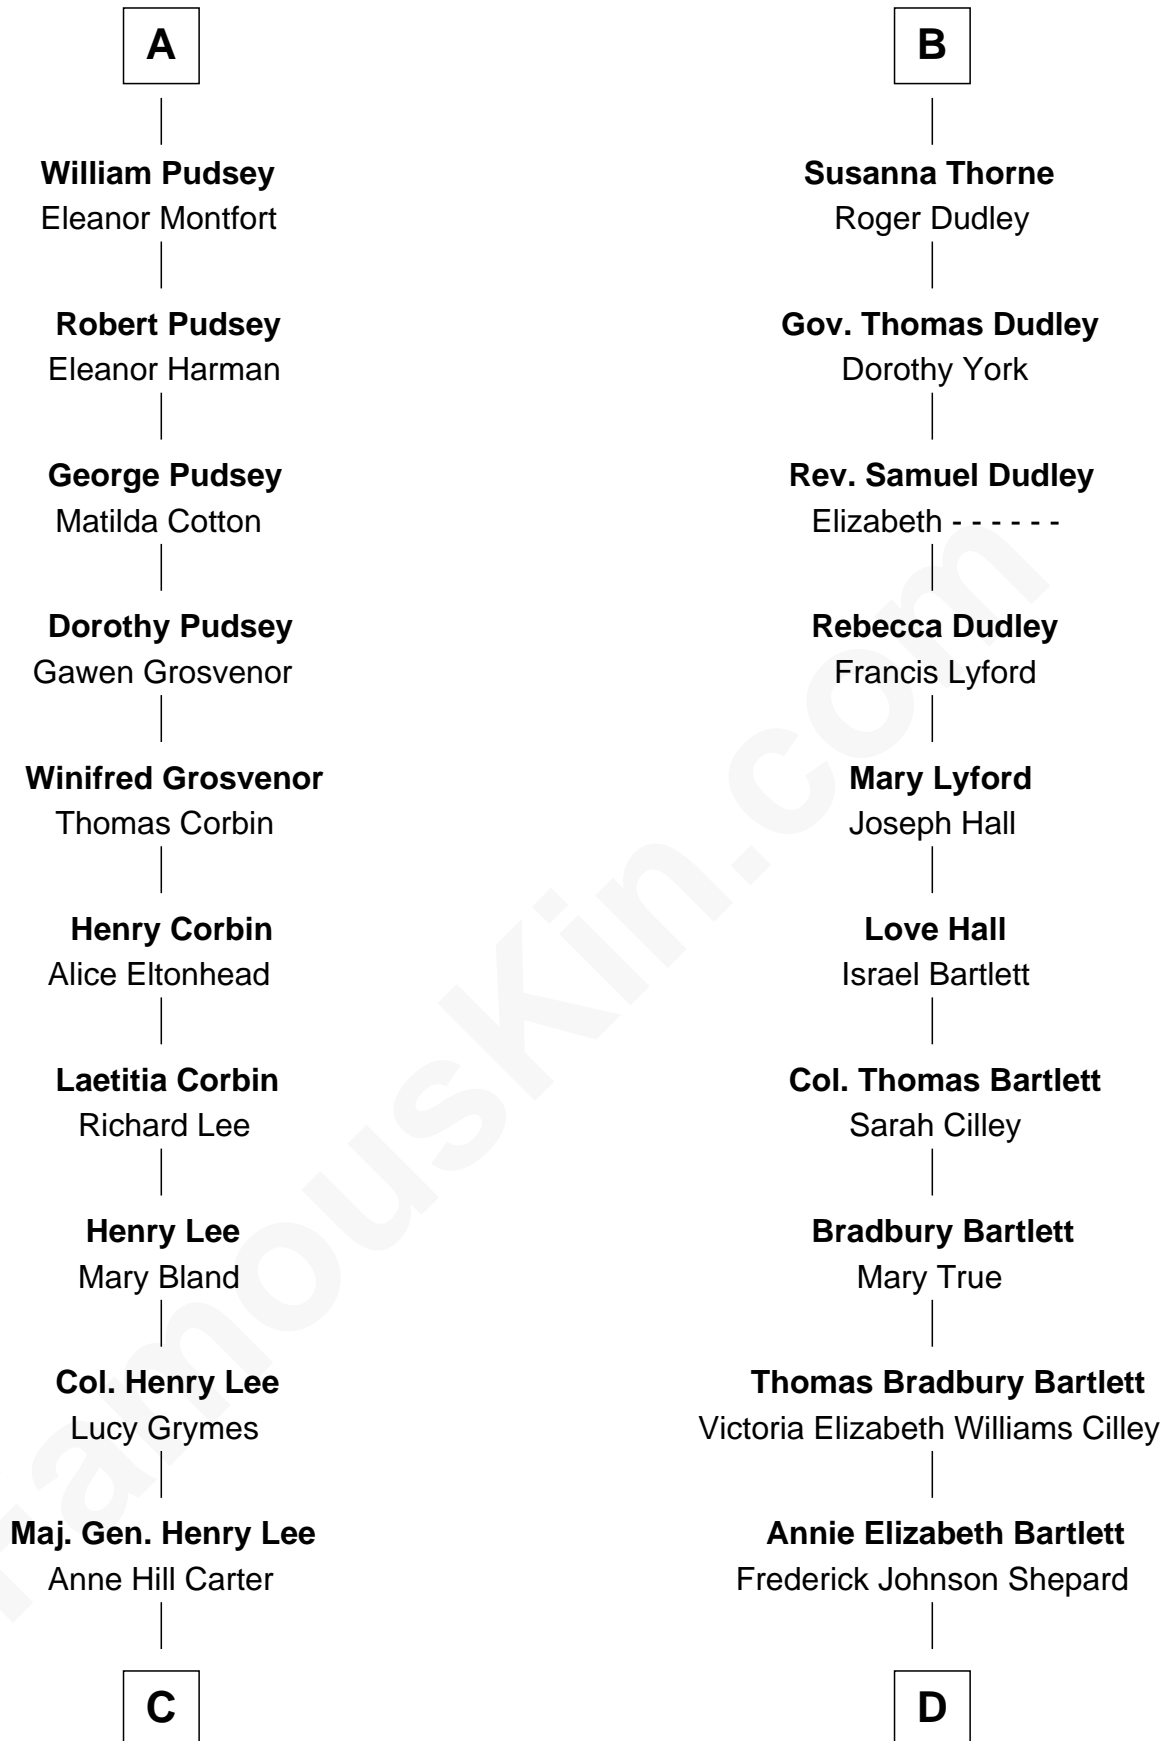

FamousKin.com Relationship Chart of

Fitzhugh Lee

40th Governor of Virginia

18th cousin of

Alan Shepard

Mercury and Apollo Astronaut

Sir John Grey

Avice Marmion

Sir Robert Grey
Lora de St. Quintin

Elizabeth Grey
Henry FitzHugh

Eleanor Fitzhugh
Sir Thomas Tunstall

Margaret Tunstall
Sir Ralph Pudsey

Sir John Pudsey
Grace Hamerton

Henry Pudsey
Margaret Conyers

Rowland Pudsey
Edith Hare

A

Maud Grey

Sir Thomas Harcourt

Sir Thomas Harcourt
Jane Fraunceys

Sir Richard Harcourt
Edith St. Clair

Alice Harcourt
William Bessiles

Elizabeth Bessiles
Richard Fettiplace

Anne Fettiplace
Edward Purefoy

Mary Purefoy
Thomas Thorne

B

C

Sydney Smith Lee
Anna Maria Mason

Fitzhugh Lee
40th Governor of Virginia

D

Alan Bartlett Shepard
Pauline Renza Emerson

Alan Shepard
Mercury and Apollo Astronaut