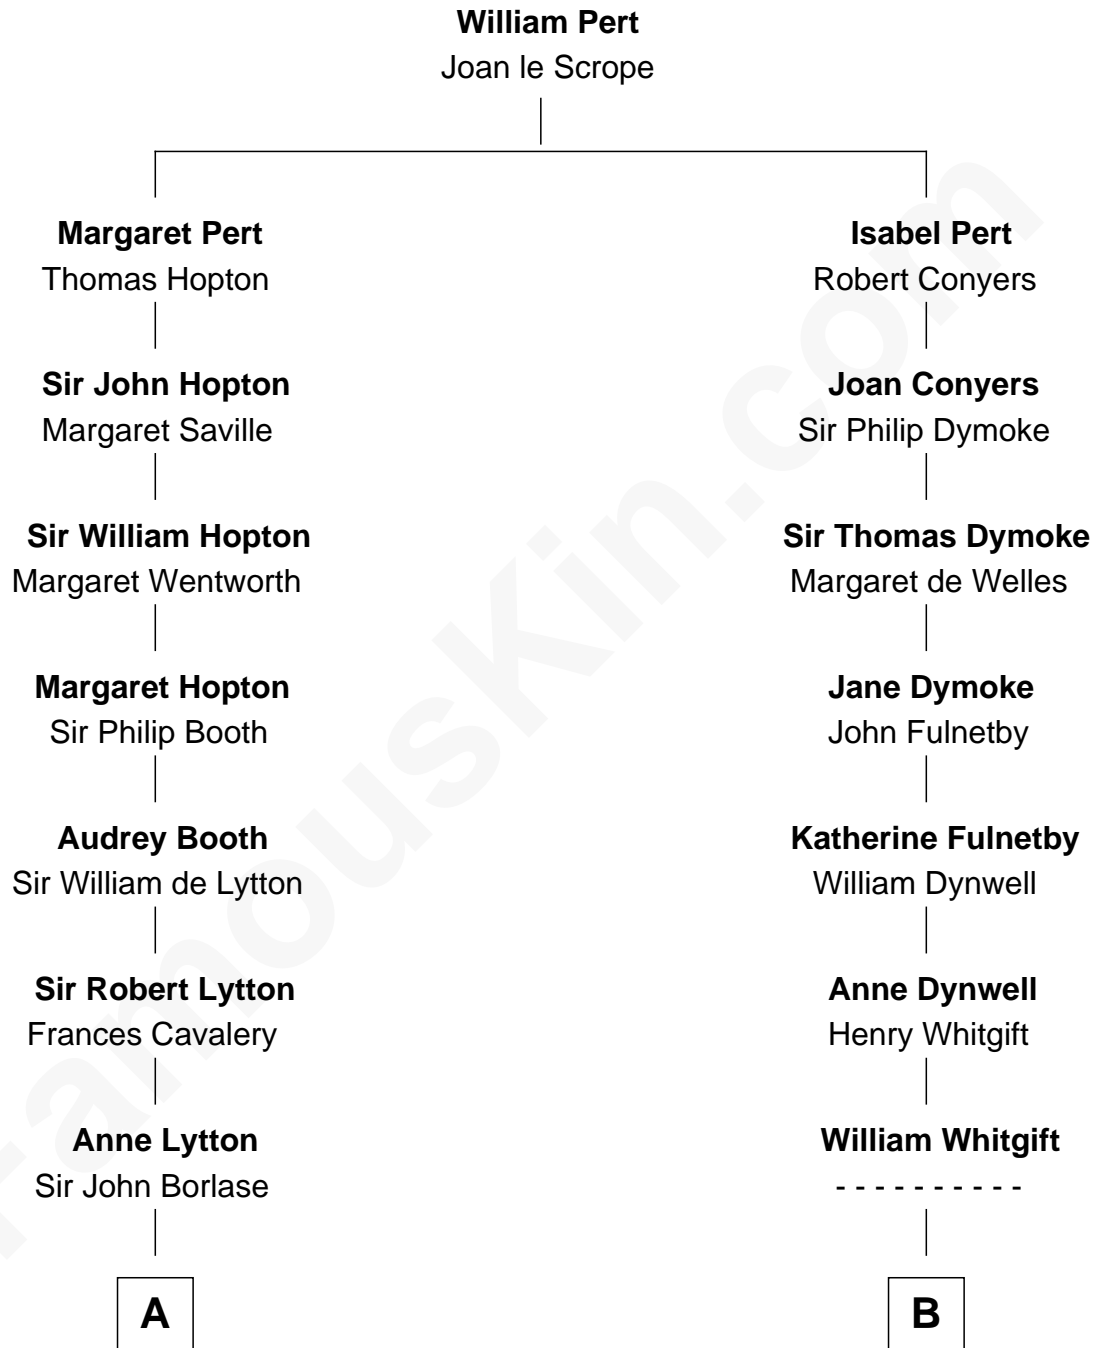

FamousKin.com

Relationship Chart of

Fitzhugh Lee

40th Governor of Virginia

16th cousin 2 times removed of

Alan Shepard

Mercury and Apollo Astronaut

C

Alan Bartlett Shepard
Pauline Renza Emerson

Alan Shepard
Mercury and Apollo Astronaut

FamousKin.com