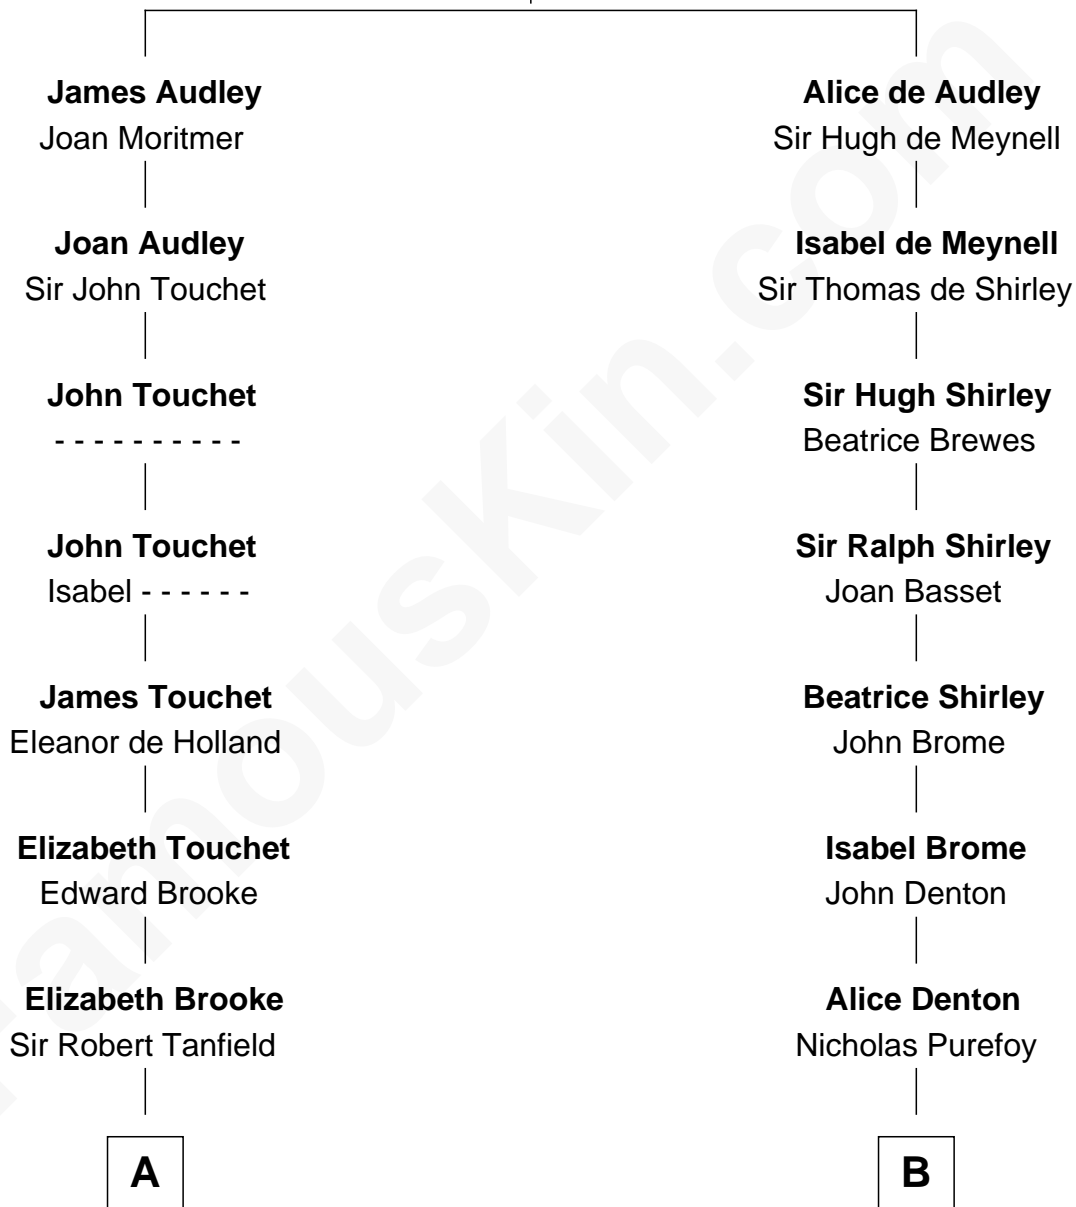

FamousKin.com Relationship Chart of

Fitzhugh Lee

40th Governor of Virginia

20th cousin of

Alan Shepard

Mercury and Apollo Astronaut

Sir Nicholas Audley

Joan Martin

C

Col. Henry Lee

Lucy Grymes

Maj. Gen. Henry Lee

Anne Hill Carter

Sydney Smith Lee

Anna Maria Mason

Fitzhugh Lee

40th Governor of Virginia

D

Thomas Bradbury Bartlett

Victoria Elizabeth Williams Cilley

Annie Elizabeth Bartlett

Frederick Johnson Shepard

Alan Bartlett Shepard

Pauline Renza Emerson

Alan Shepard

Mercury and Apollo Astronaut

FamousKin.com