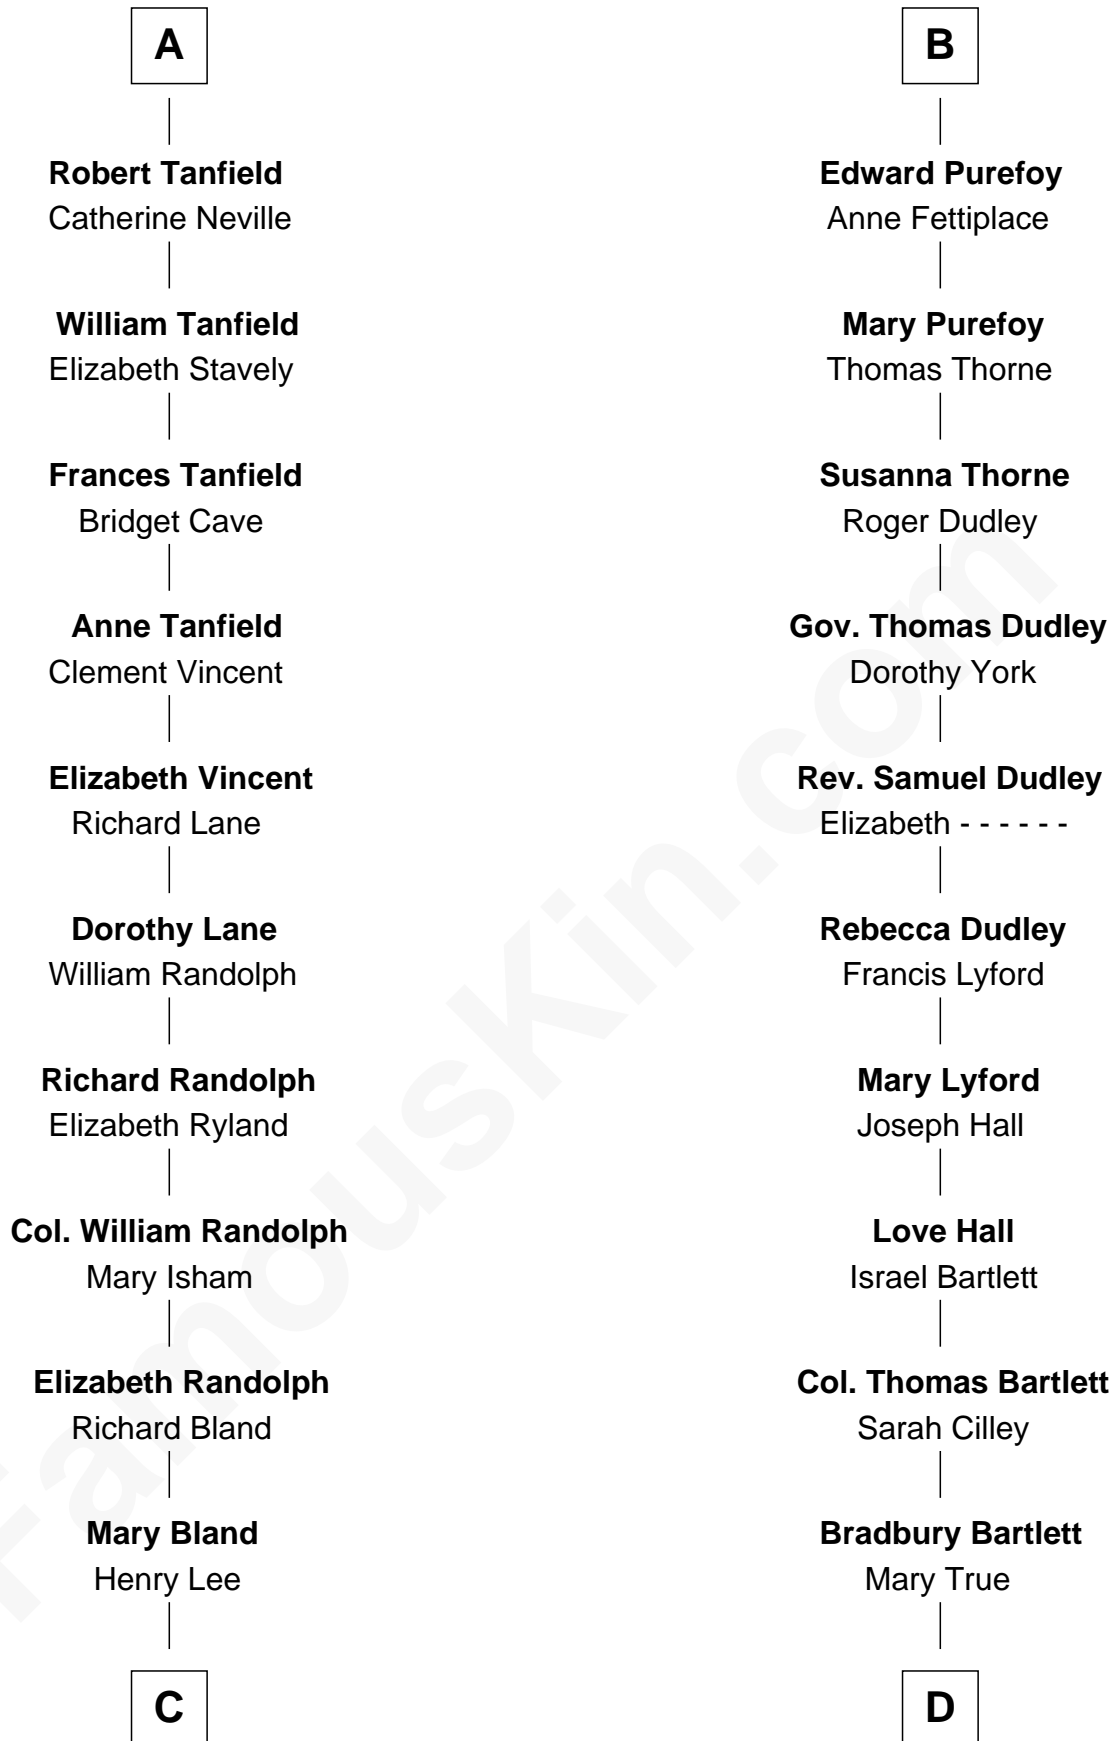

FamousKin.com Relationship Chart of

Fitzhugh Lee

40th Governor of Virginia

20th cousin of

Alan Shepard

Mercury and Apollo Astronaut

Sir Nicholas Audley

Joan Martin