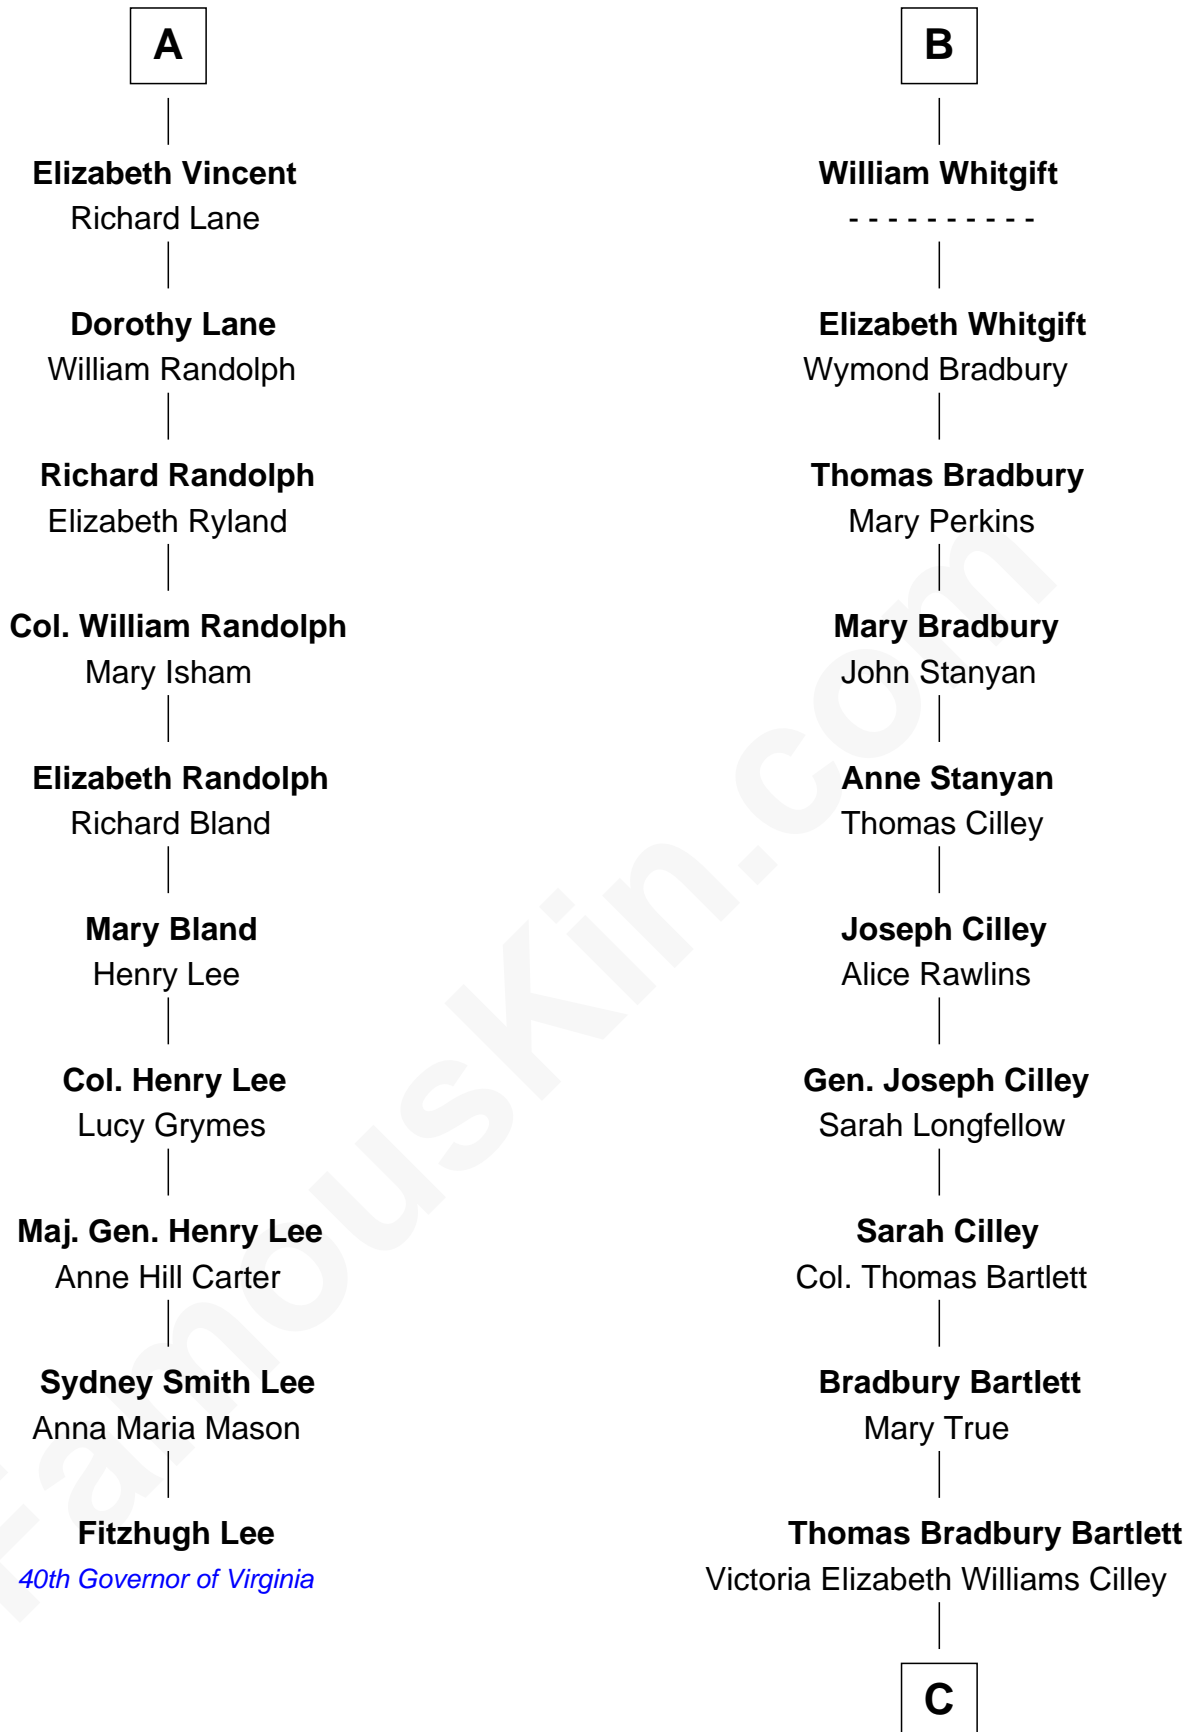

# FamousKin.com Relationship Chart of Fitzhugh Lee

40th Governor of Virginia

16th cousin 3 times removed of

**Alan Shepard**

Mercury and Apollo Astronaut

**C**

—  
**Annie Elizabeth Bartlett**  
Frederick Johnson Shepard

—  
**Alan Bartlett Shepard**  
Pauline Renza Emerson

—  
**Alan Shepard**  
*Mercury and Apollo Astronaut*

FamousKin.com