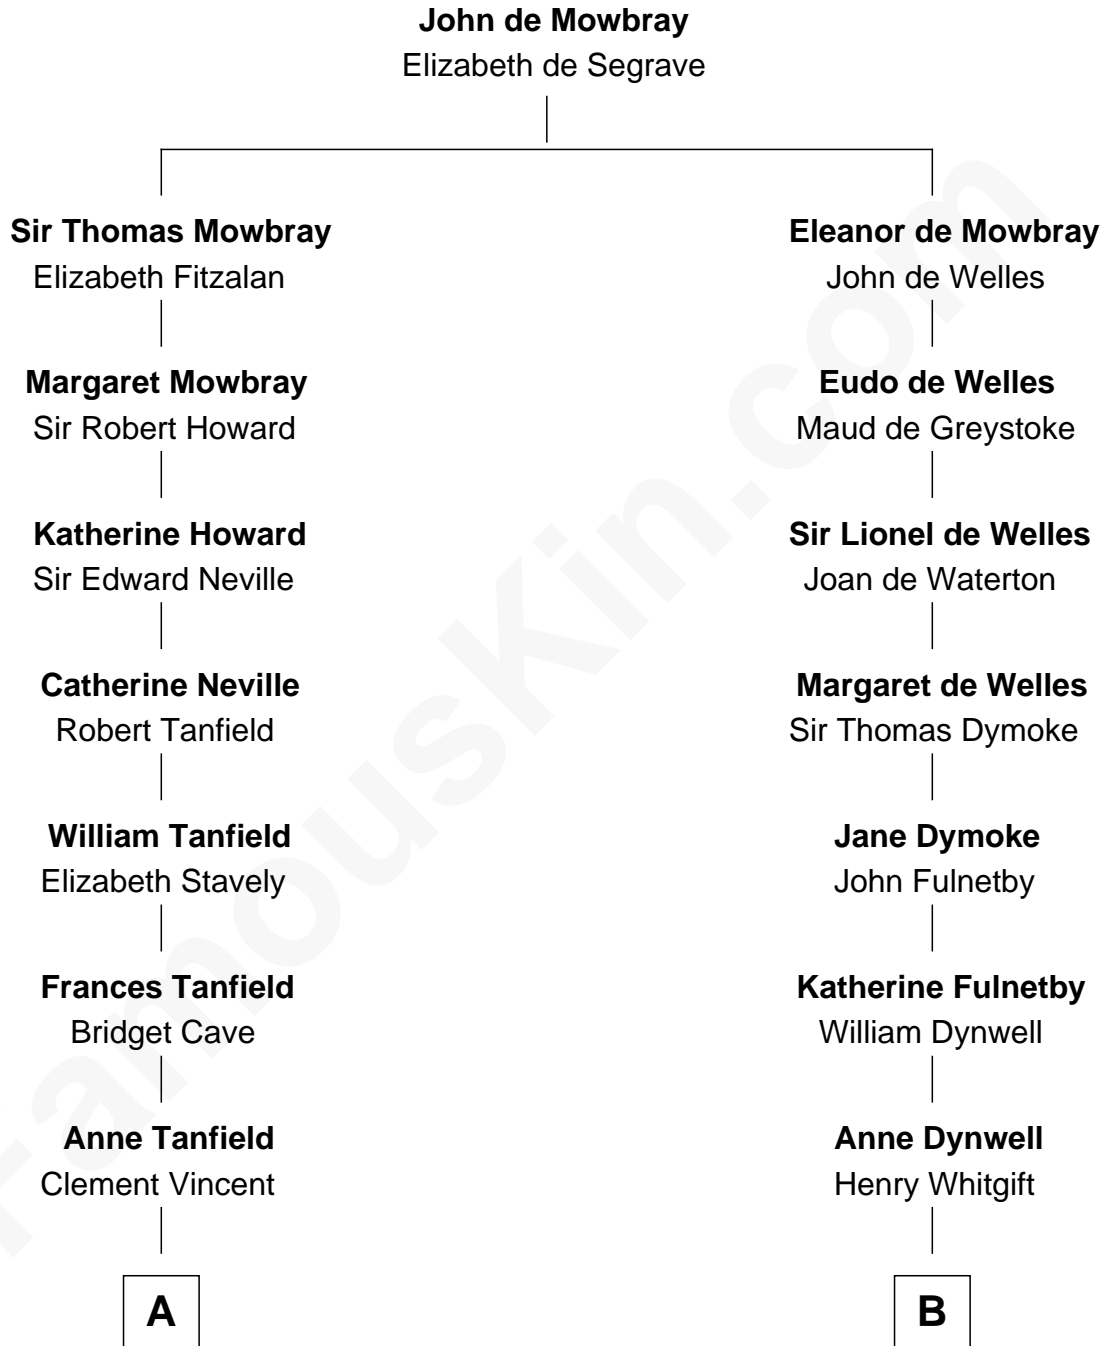

# FamousKin.com Relationship Chart of Fitzhugh Lee

40th Governor of Virginia

16th cousin 3 times removed of

**Alan Shepard**

Mercury and Apollo Astronaut

**C**

—  
**Annie Elizabeth Bartlett**  
Frederick Johnson Shepard

—  
**Alan Bartlett Shepard**  
Pauline Renza Emerson

—  
**Alan Shepard**  
*Mercury and Apollo Astronaut*

FamousKin.com