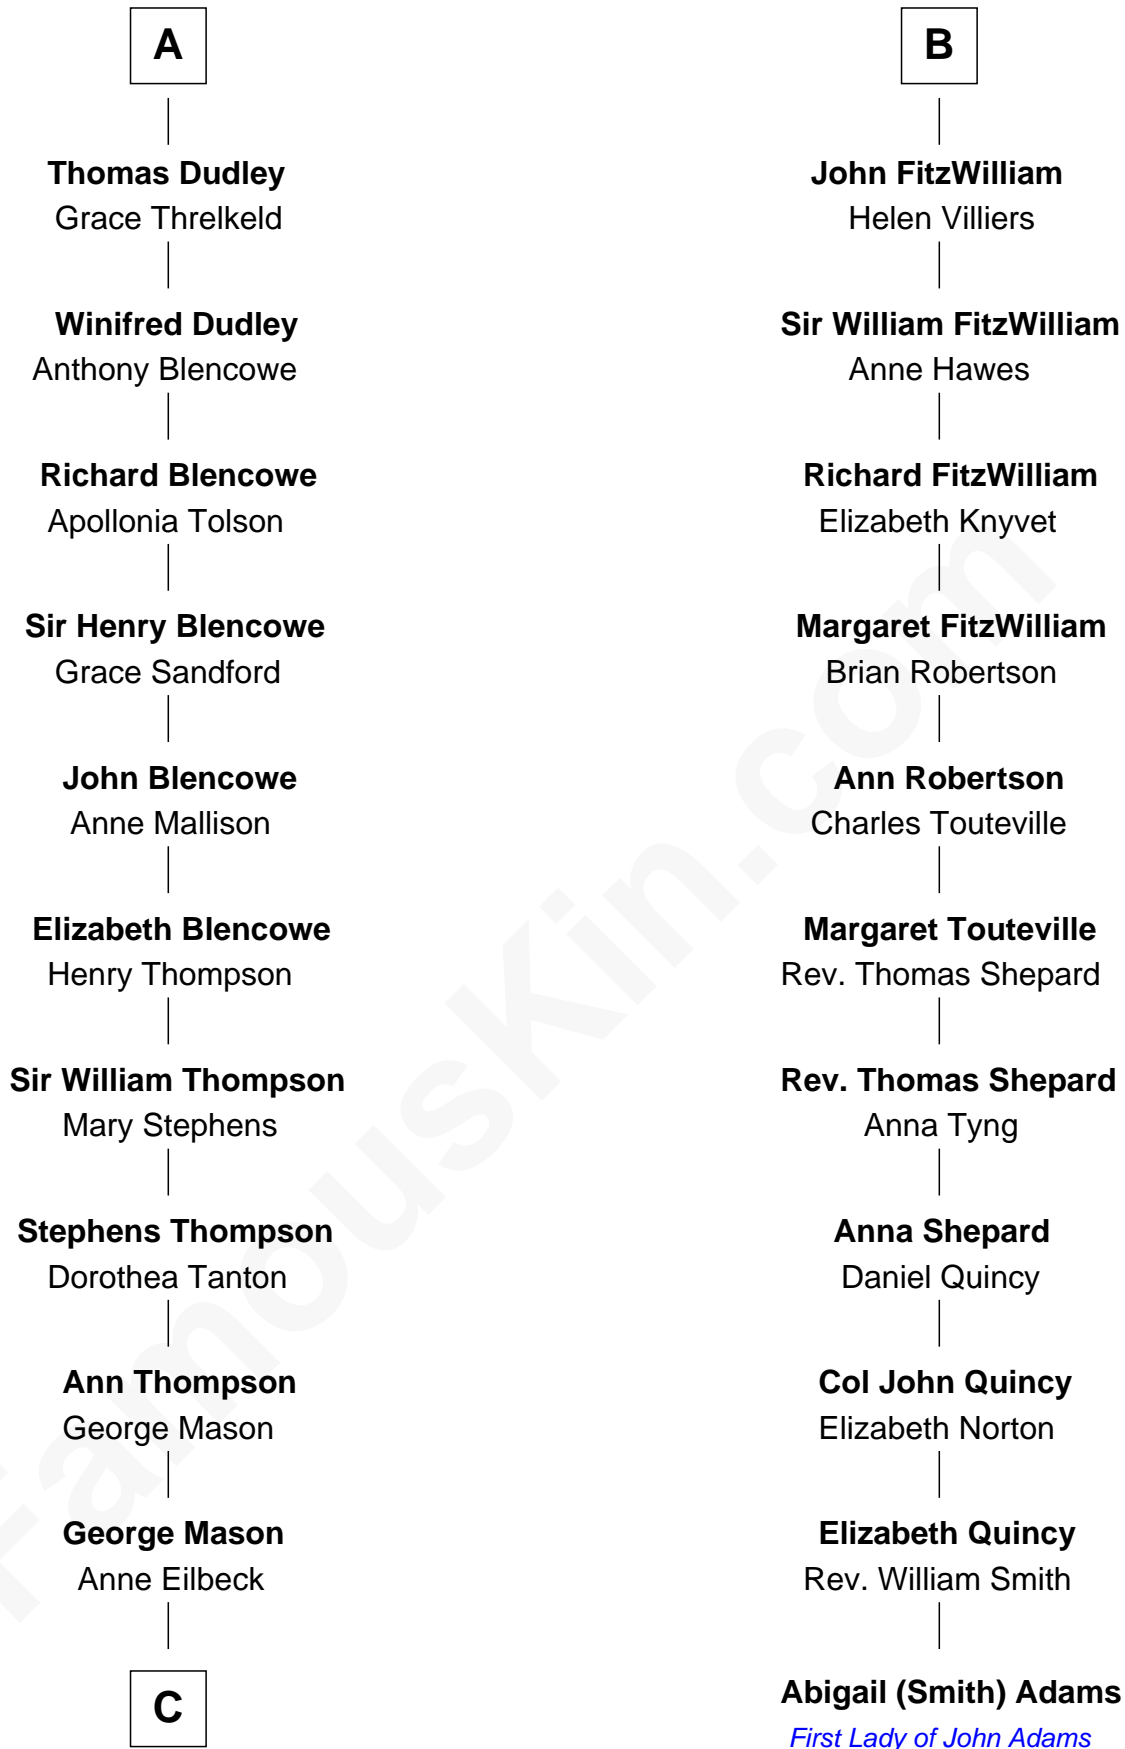

FamousKin.com

Relationship Chart of

Fitzhugh Lee

40th Governor of Virginia

17th cousin 2 times removed of

Abigail (Smith) Adams

First Lady of President John Adams

Sir Richard FitzRoy

Rose de Dover

C

—
Gen. John Mason
Anne Maria Murray

—
Anna Maria Mason
Sydney Smith Lee

—
Fitzhugh Lee
40th Governor of Virginia

FamousKin.com