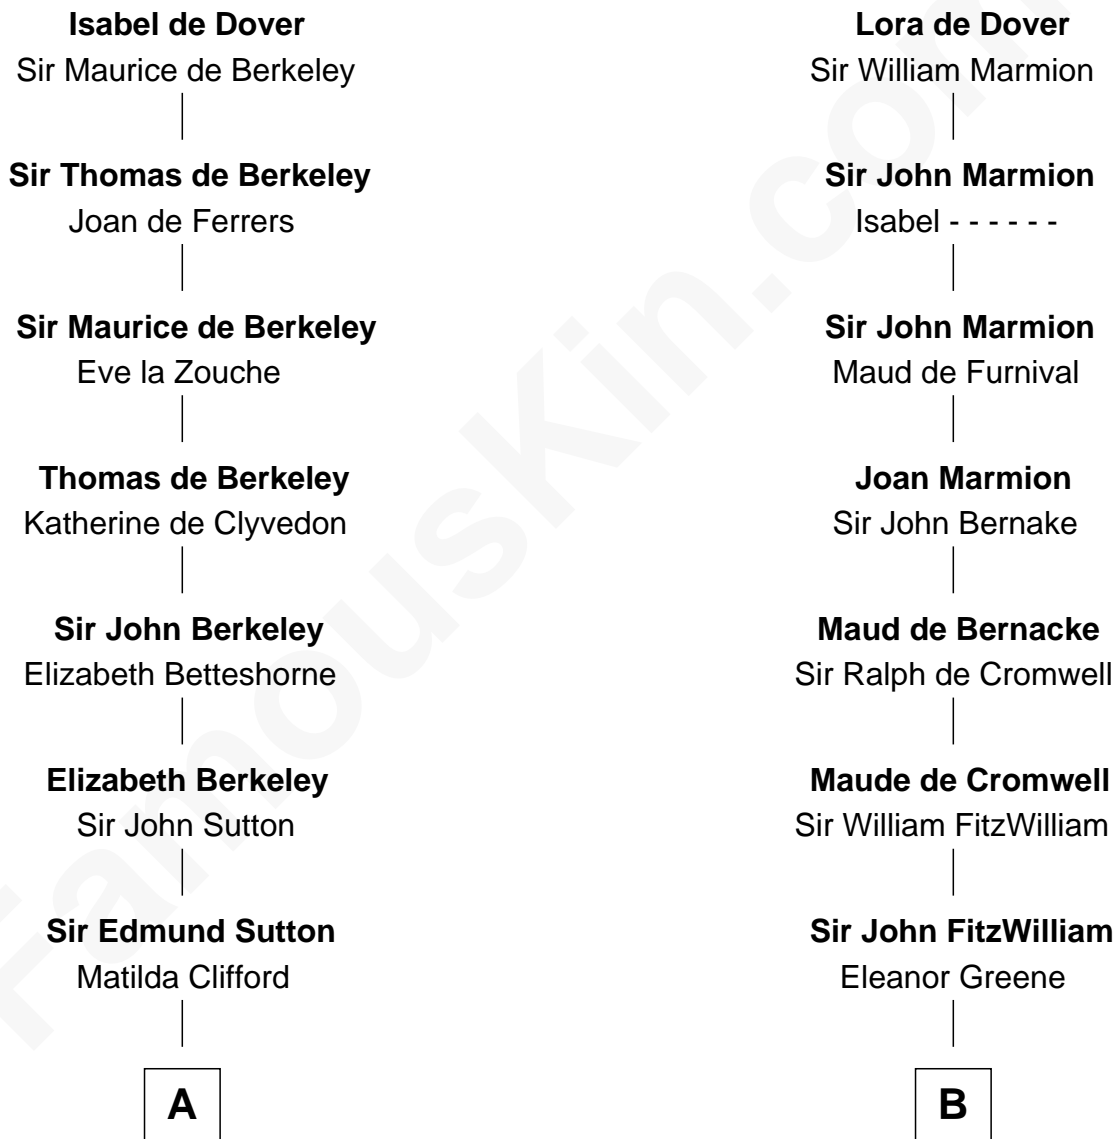

FamousKin.com

Relationship Chart of

Fitzhugh Lee

40th Governor of Virginia

17th cousin 2 times removed of

Abigail (Smith) Adams

First Lady of President John Adams

Sir Richard FitzRoy

Rose de Dover

C

—
Gen. John Mason
Anne Maria Murray

—
Anna Maria Mason
Sydney Smith Lee

—
Fitzhugh Lee
40th Governor of Virginia

FamousKin.com