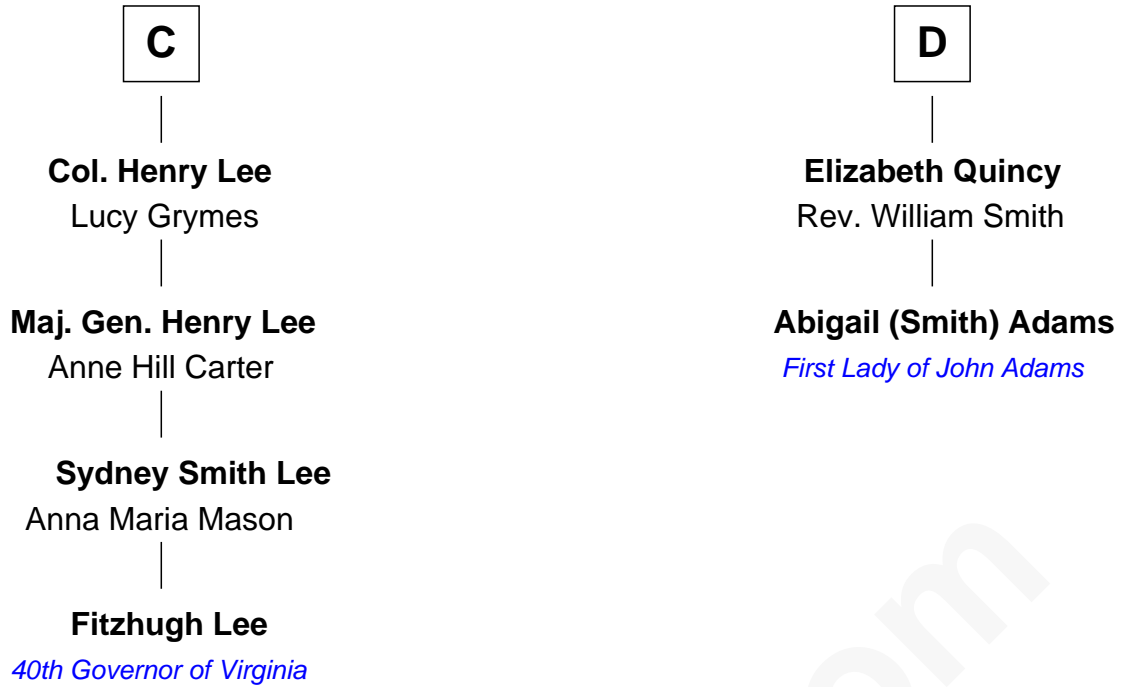

FamousKin.com

Relationship Chart of

Fitzhugh Lee

40th Governor of Virginia

18th cousin 2 times removed of

Abigail (Smith) Adams

First Lady of President John Adams

William d'Aubenev

Maud d'Aubenev

Sir Robert de Tateshale

Robert de Tateshale

Nichole de Grey

Joan de Tateshale

Robert de Driby

Alice de Driby

Sir William de Bernake

Sir John Bernake

Joan Marmion

Maud de Bernacke

Sir Ralph de Cromwell

Maude de Cromwell

Sir William FitzWilliam

B

FamousKin.com