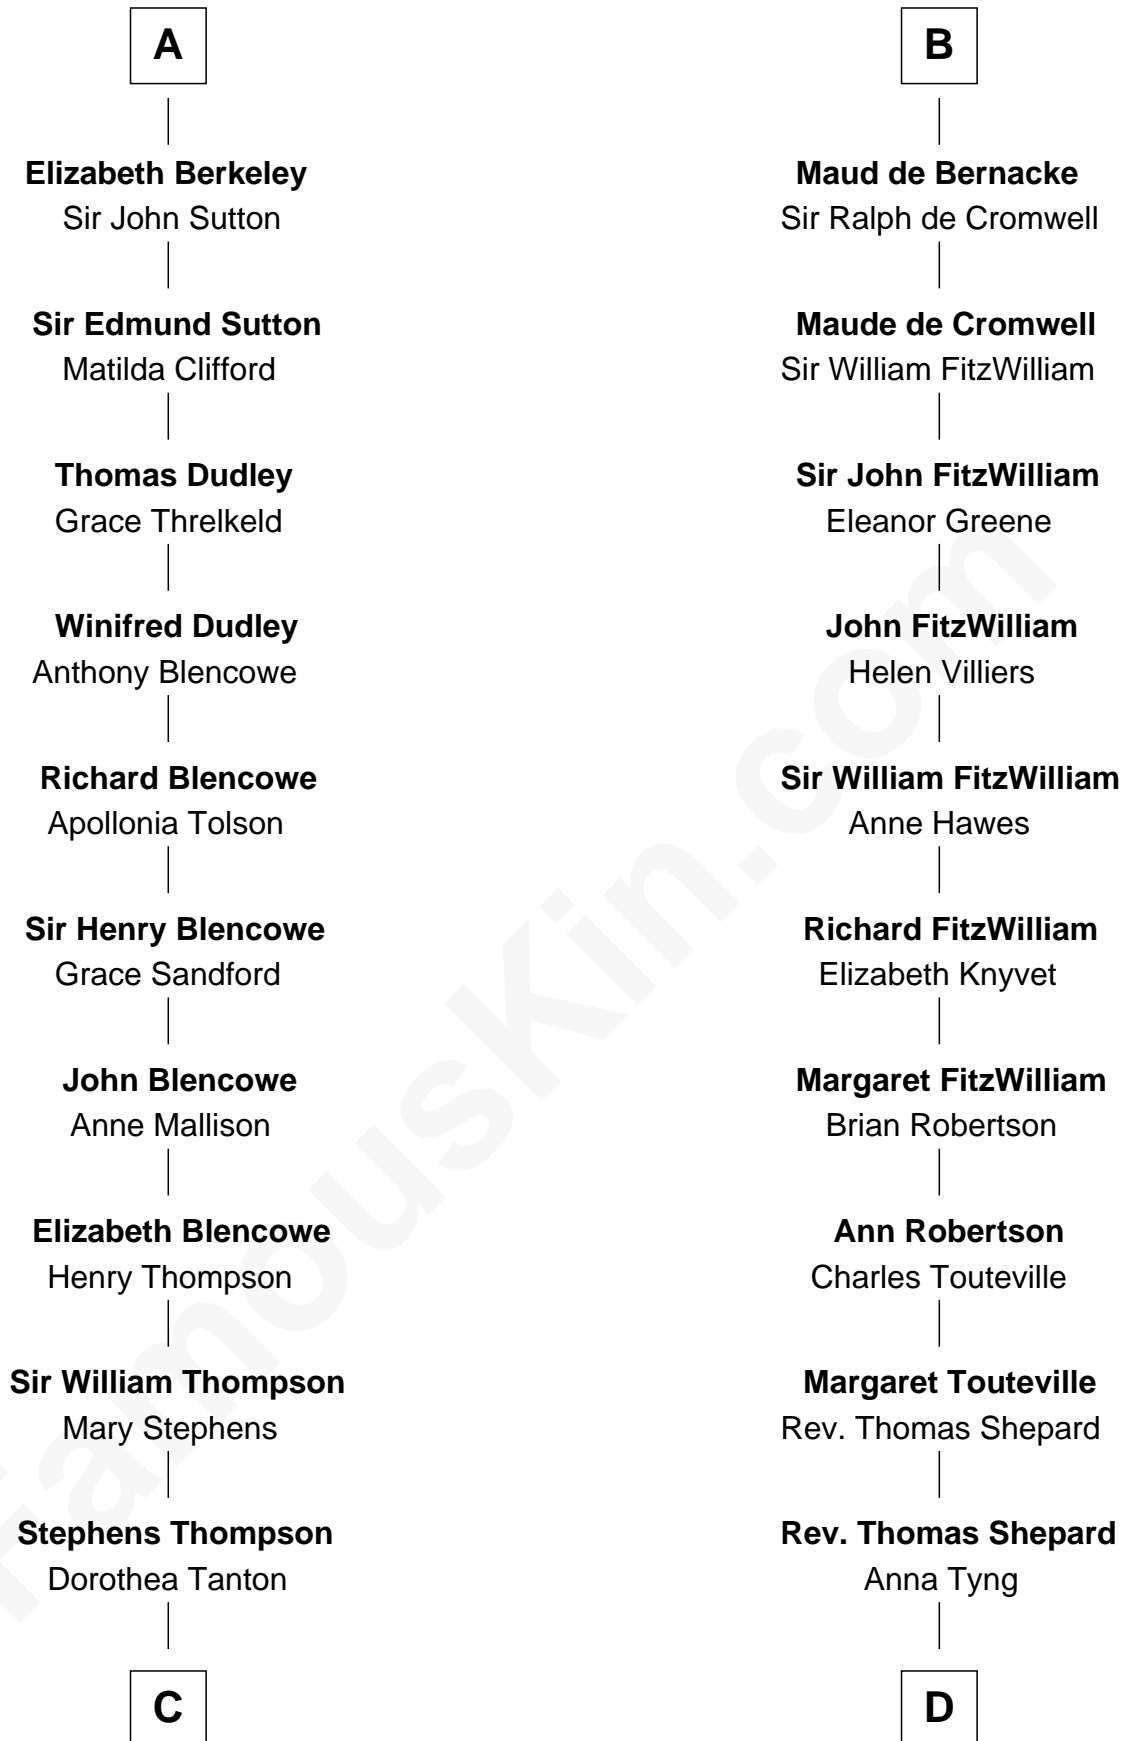

FamousKin.com

Relationship Chart of

Fitzhugh Lee

40th Governor of Virginia

20th cousin 1 time removed of

Abigail (Smith) Adams

First Lady of President John Adams

Simon III de Montfort

Maud - - - - -

C

Ann Thompson

George Mason

George Mason

Anne Eilbeck

Gen. John Mason

Anne Maria Murray

Anna Maria Mason

Sydney Smith Lee

Fitzhugh Lee

40th Governor of Virginia

D

Anna Shepard

Daniel Quincy

Col John Quincy