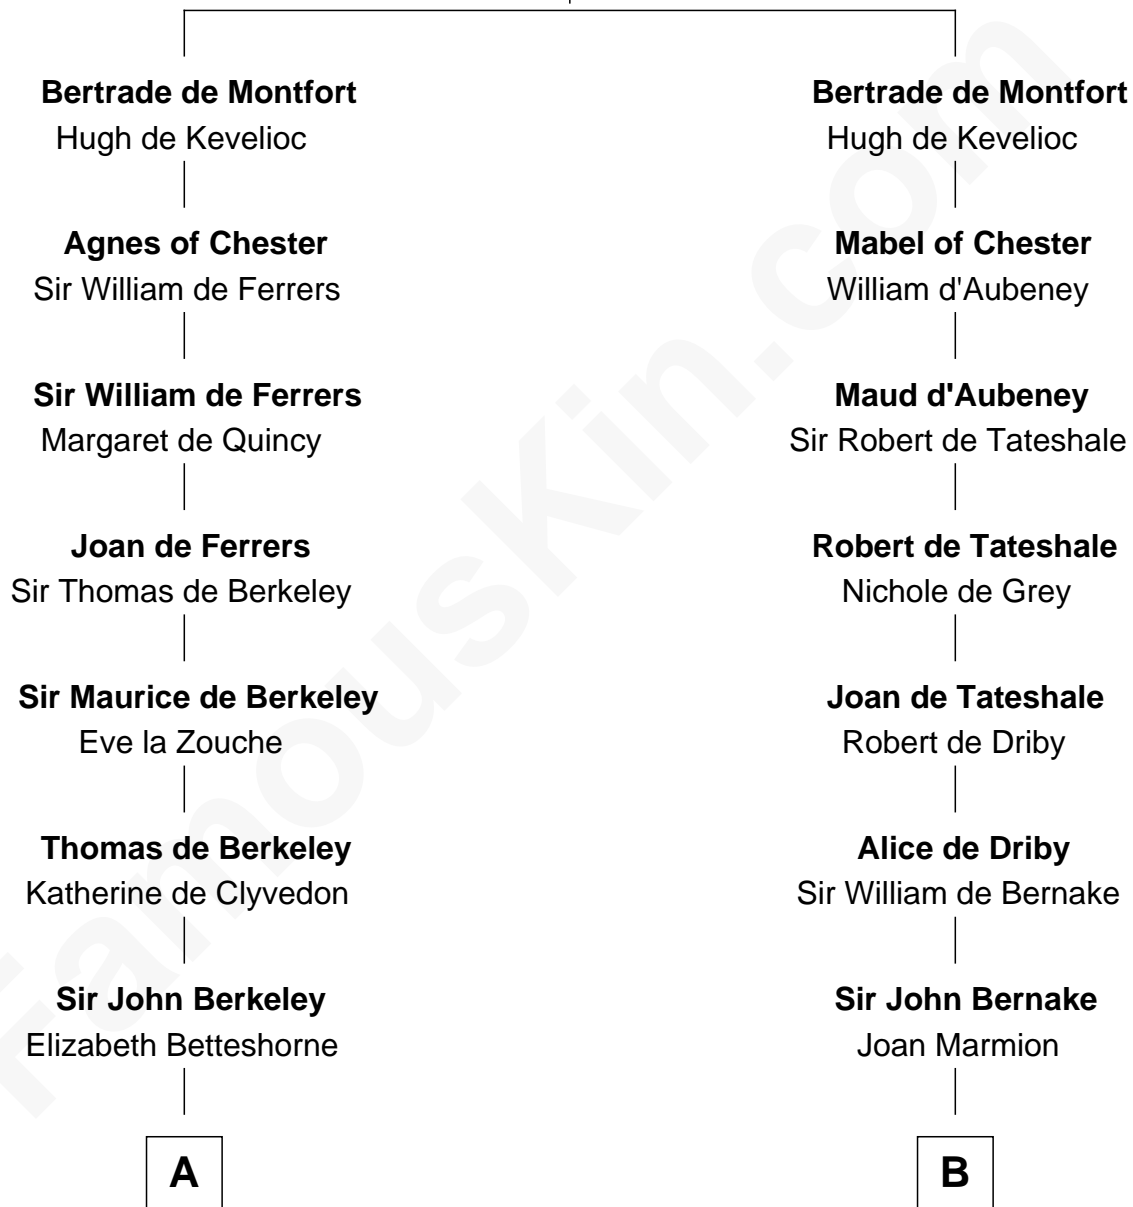

FamousKin.com

Relationship Chart of

Fitzhugh Lee

40th Governor of Virginia

20th cousin 1 time removed of

Abigail (Smith) Adams

First Lady of President John Adams

Simon III de Montfort

Maud - - - - -

C

Ann Thompson

George Mason

George Mason

Anne Eilbeck

Gen. John Mason

Anne Maria Murray

Anna Maria Mason

Sydney Smith Lee

Fitzhugh Lee

40th Governor of Virginia

D

Anna Shepard

Daniel Quincy

Col John Quincy