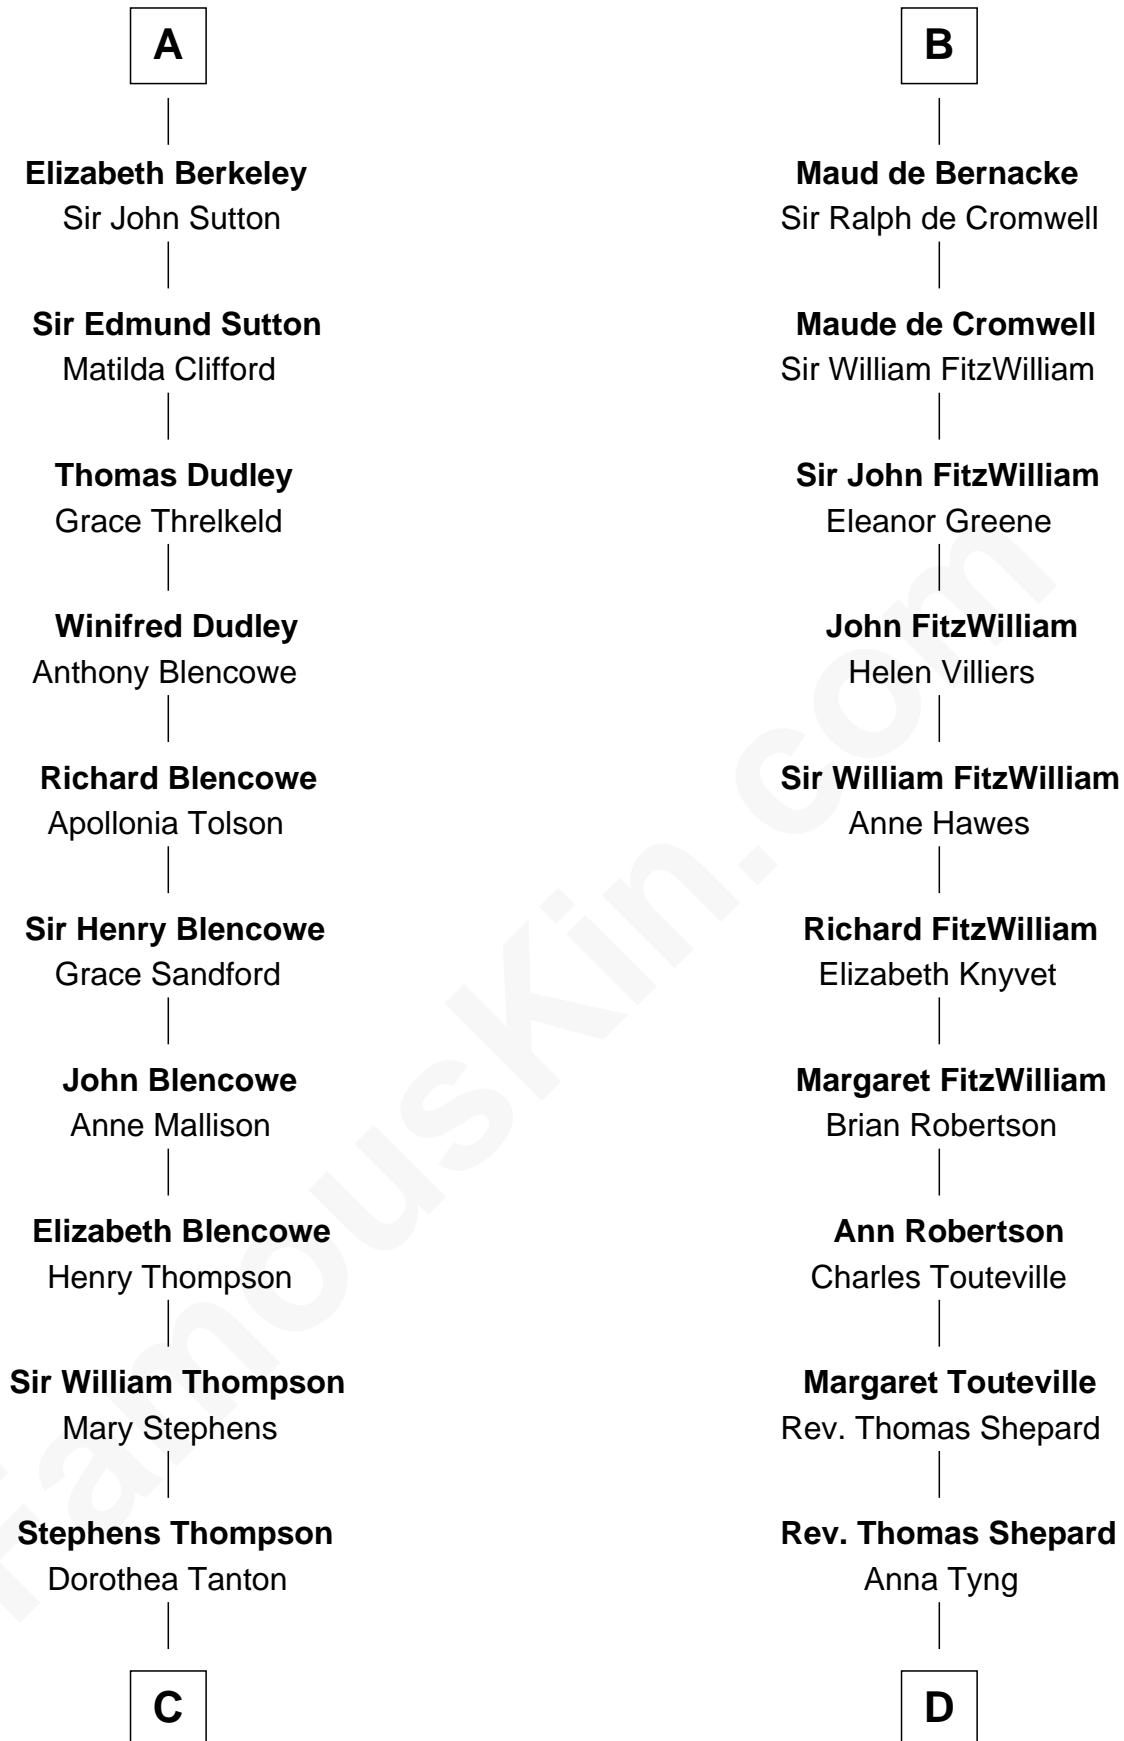

## Relationship Chart of

### Fitzhugh Lee

40th Governor of Virginia

20th cousin 1 time removed of

**Abigail (Smith) Adams**

First Lady of President John Adams

**Sir Ranulf de Gernons**

Maud of Gloucester

**C**

**Ann Thompson**

George Mason

**George Mason**

Anne Eilbeck

**Gen. John Mason**

Anne Maria Murray

**Anna Maria Mason**

Sydney Smith Lee

**Fitzhugh Lee**

*40th Governor of Virginia*

**D**

**Anna Shepard**

Daniel Quincy

**Col John Quincy**

Elizabeth Norton

**Elizabeth Quincy**