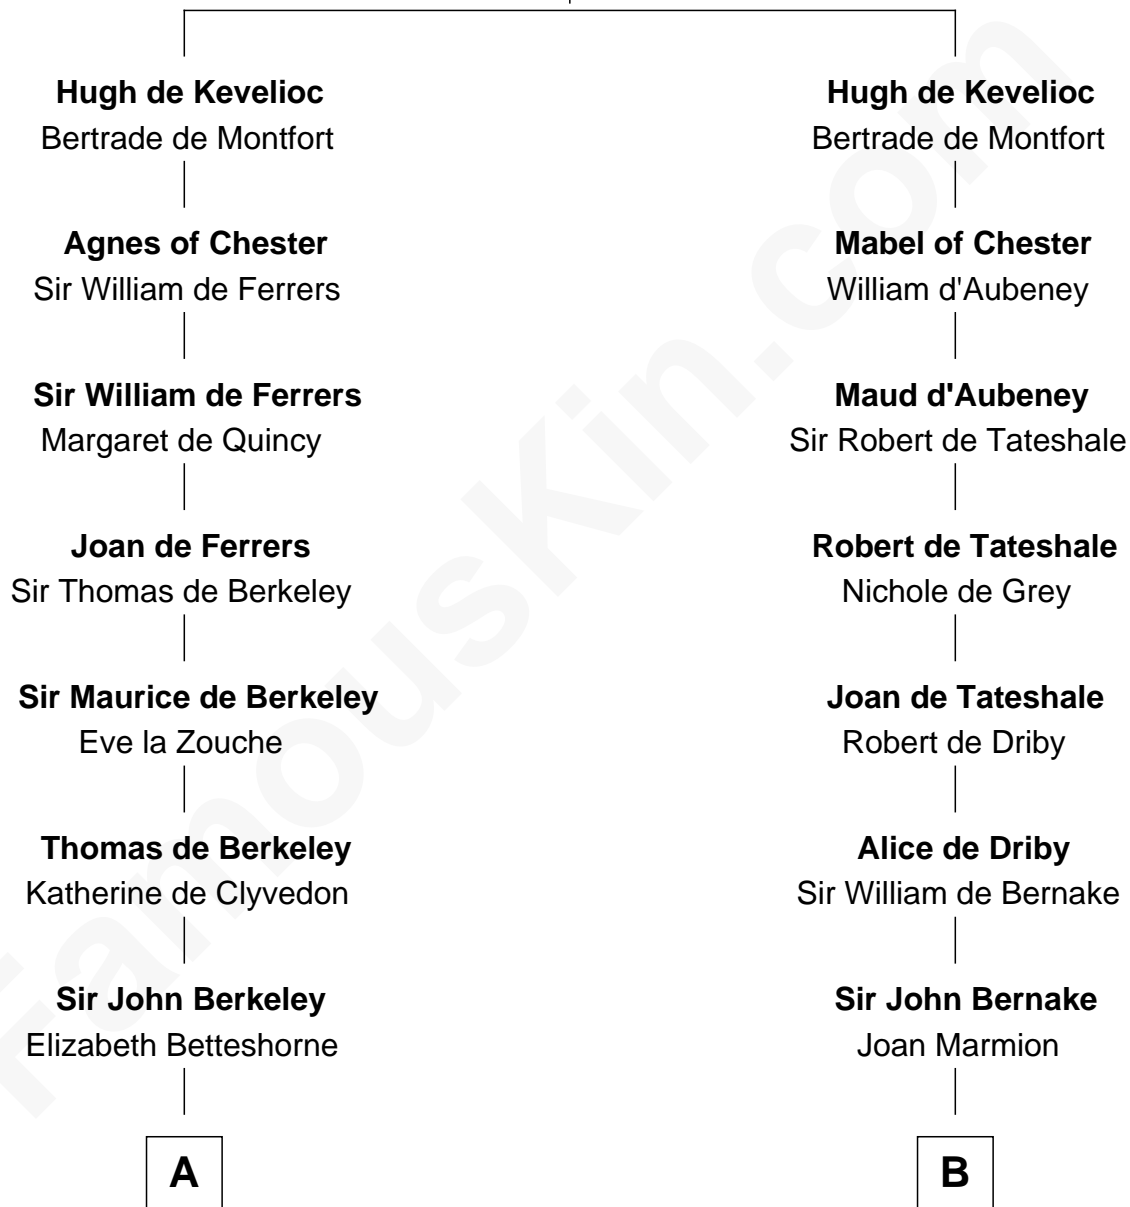

## Relationship Chart of

### Fitzhugh Lee

40th Governor of Virginia

20th cousin 1 time removed of

**Abigail (Smith) Adams**

First Lady of President John Adams

**Sir Ranulf de Gernons**

Maud of Gloucester

**C**

**Ann Thompson**

George Mason

**George Mason**

Anne Eilbeck

**Gen. John Mason**

Anne Maria Murray

**Anna Maria Mason**

Sydney Smith Lee