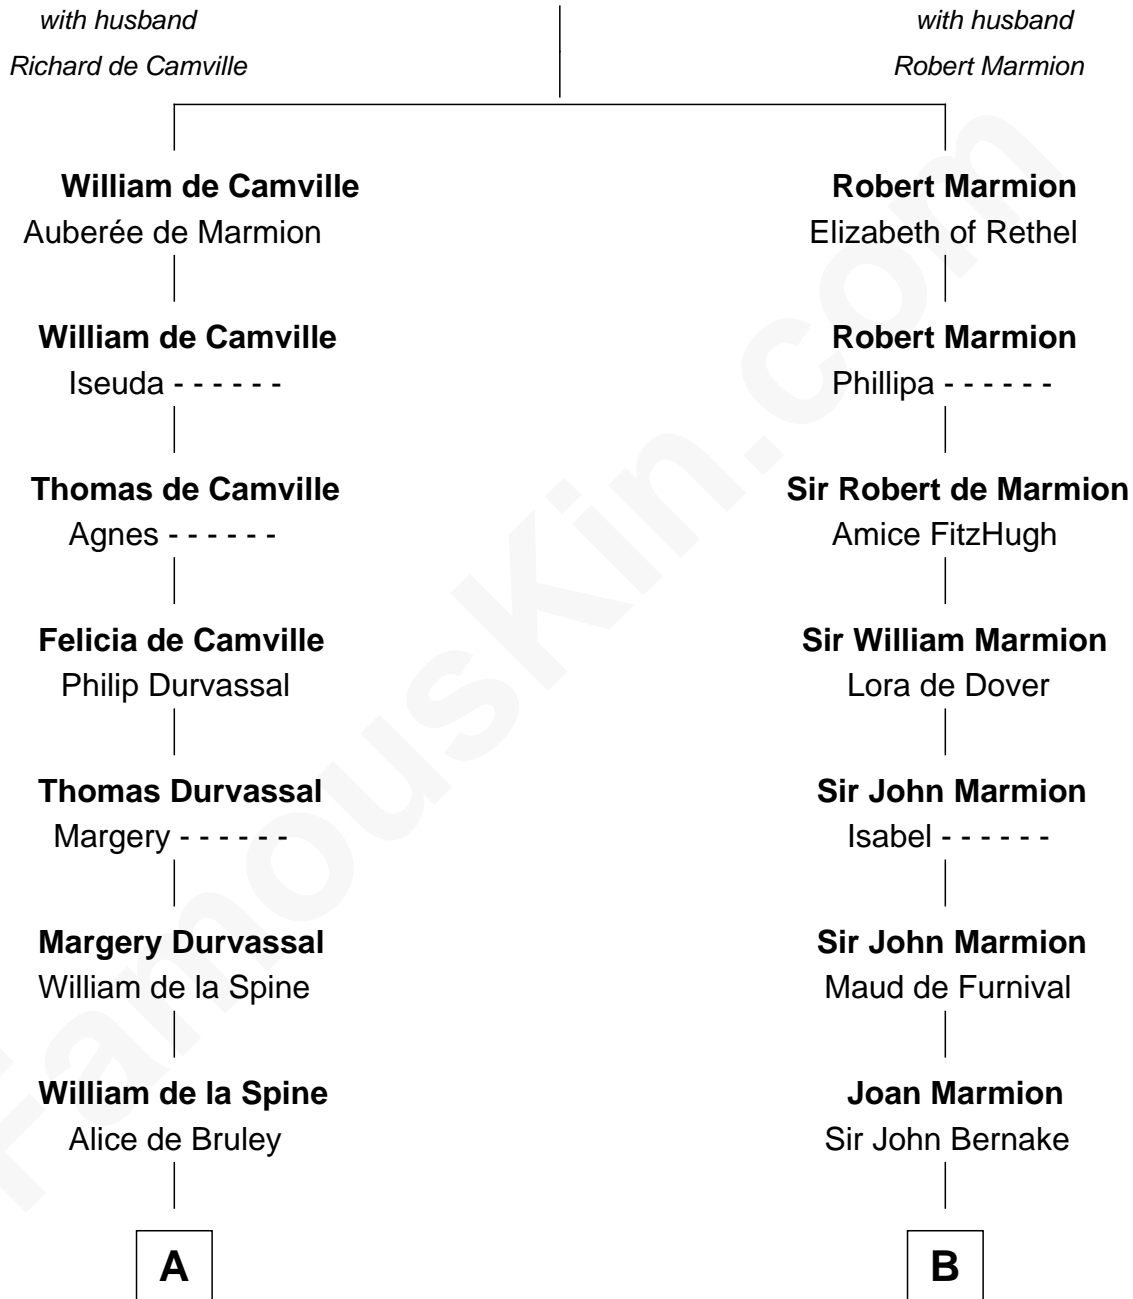

## Relationship Chart of

### Fitzhugh Lee

40th Governor of Virginia

20th cousin 1 time removed of

### Abigail (Smith) Adams

First Lady of President John Adams

### Miliscent of Rethel

**C**

**George Mason**  
Ann Thompson

**George Mason**  
Anne Eilbeck

**Gen. John Mason**  
Anne Maria Murray

**Anna Maria Mason**  
Sydney Smith Lee

**Fitzhugh Lee**  
*40th Governor of Virginia*