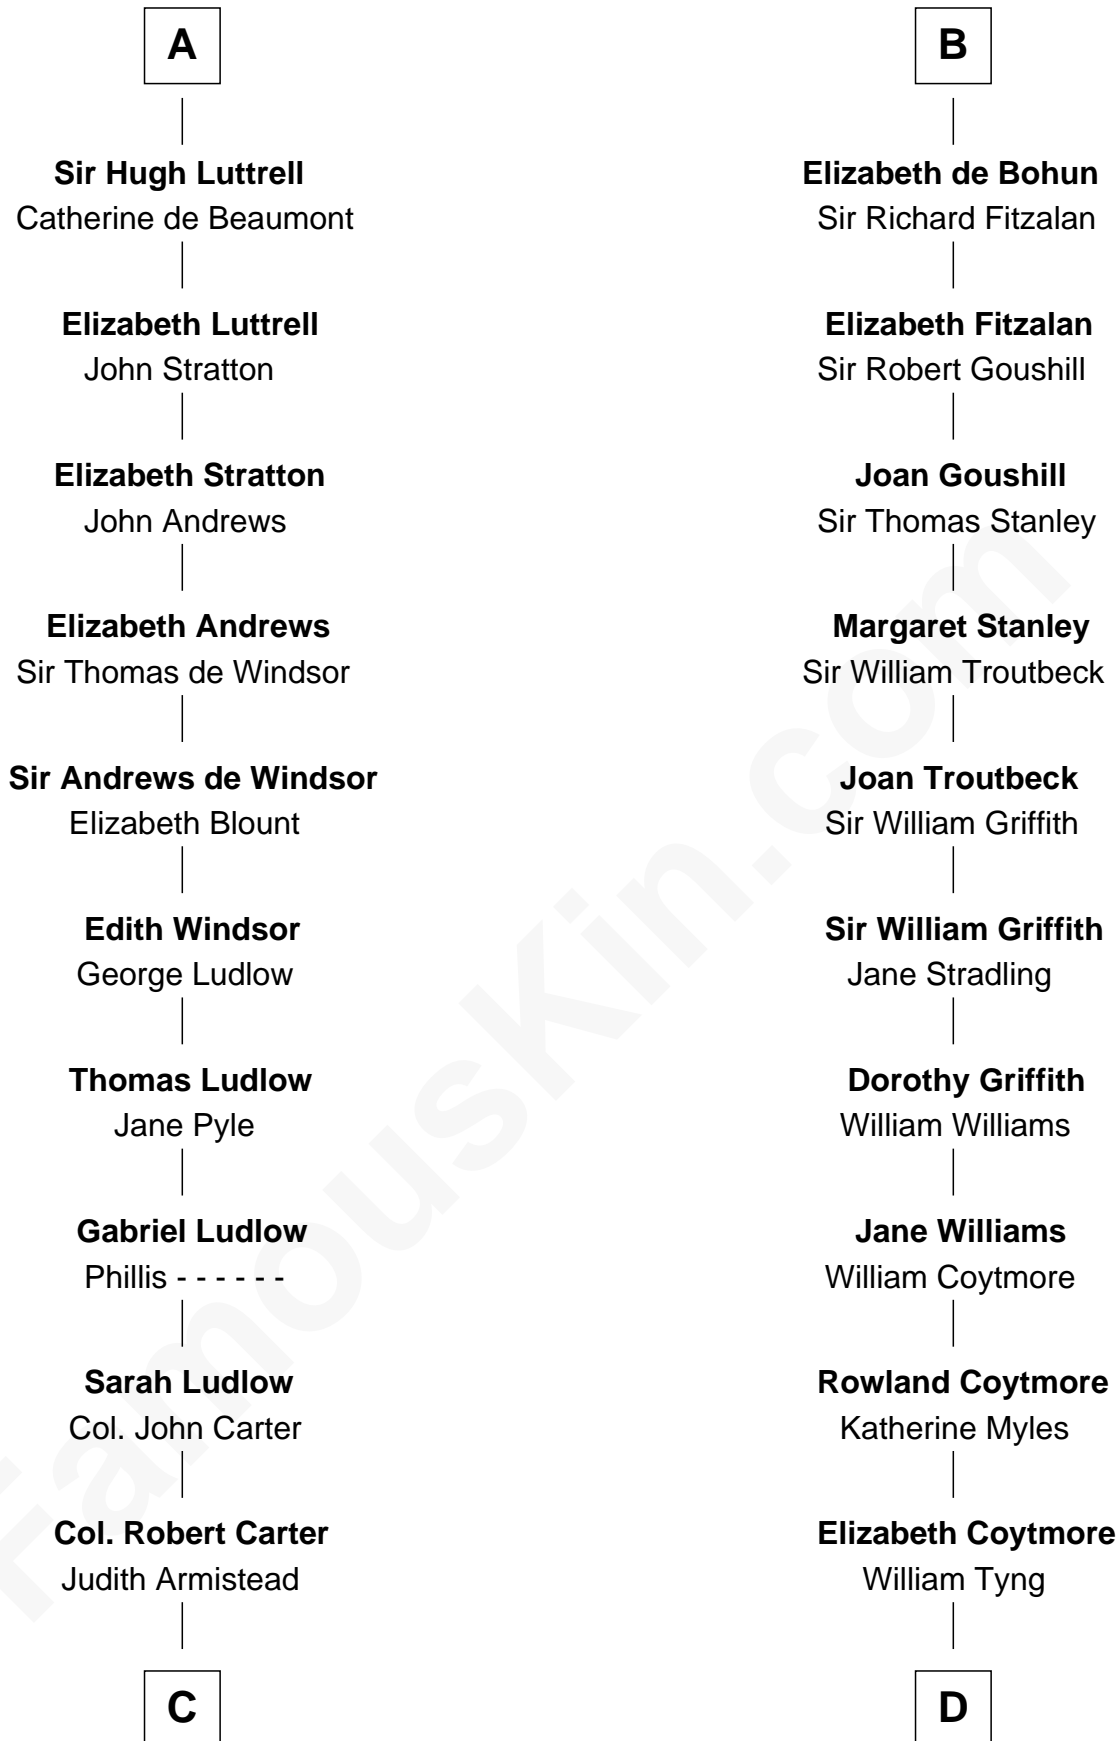

FamousKin.com

Relationship Chart of

Fitzhugh Lee

40th Governor of Virginia

21st cousin of

Abigail (Smith) Adams

First Lady of President John Adams

Robert de Quincy
Orabel FitzNess

Sir Saher IV de Quincy
Margaret de Beaumont

Hawise de Quincy
Hugh de Vere

Isabel de Vere
Sir John de Courtenay

Sir Hugh de Courtenay
Eleanor le Despencer

Sir Hugh de Courtenay
Agnes de St. John

Sir Hugh de Courtnay
Margaret de Bohun

Margaret de Clare
Bartholomew de Badlesmere

Elizabeth de Badlesmere
Sir William de Bohun

B

C

John Carter
Elizabeth Hill

Charles Carter
Anne Butler Moore

Anne Hill Carter
Maj. Gen. Henry Lee

Sydney Smith Lee
Anna Maria Mason