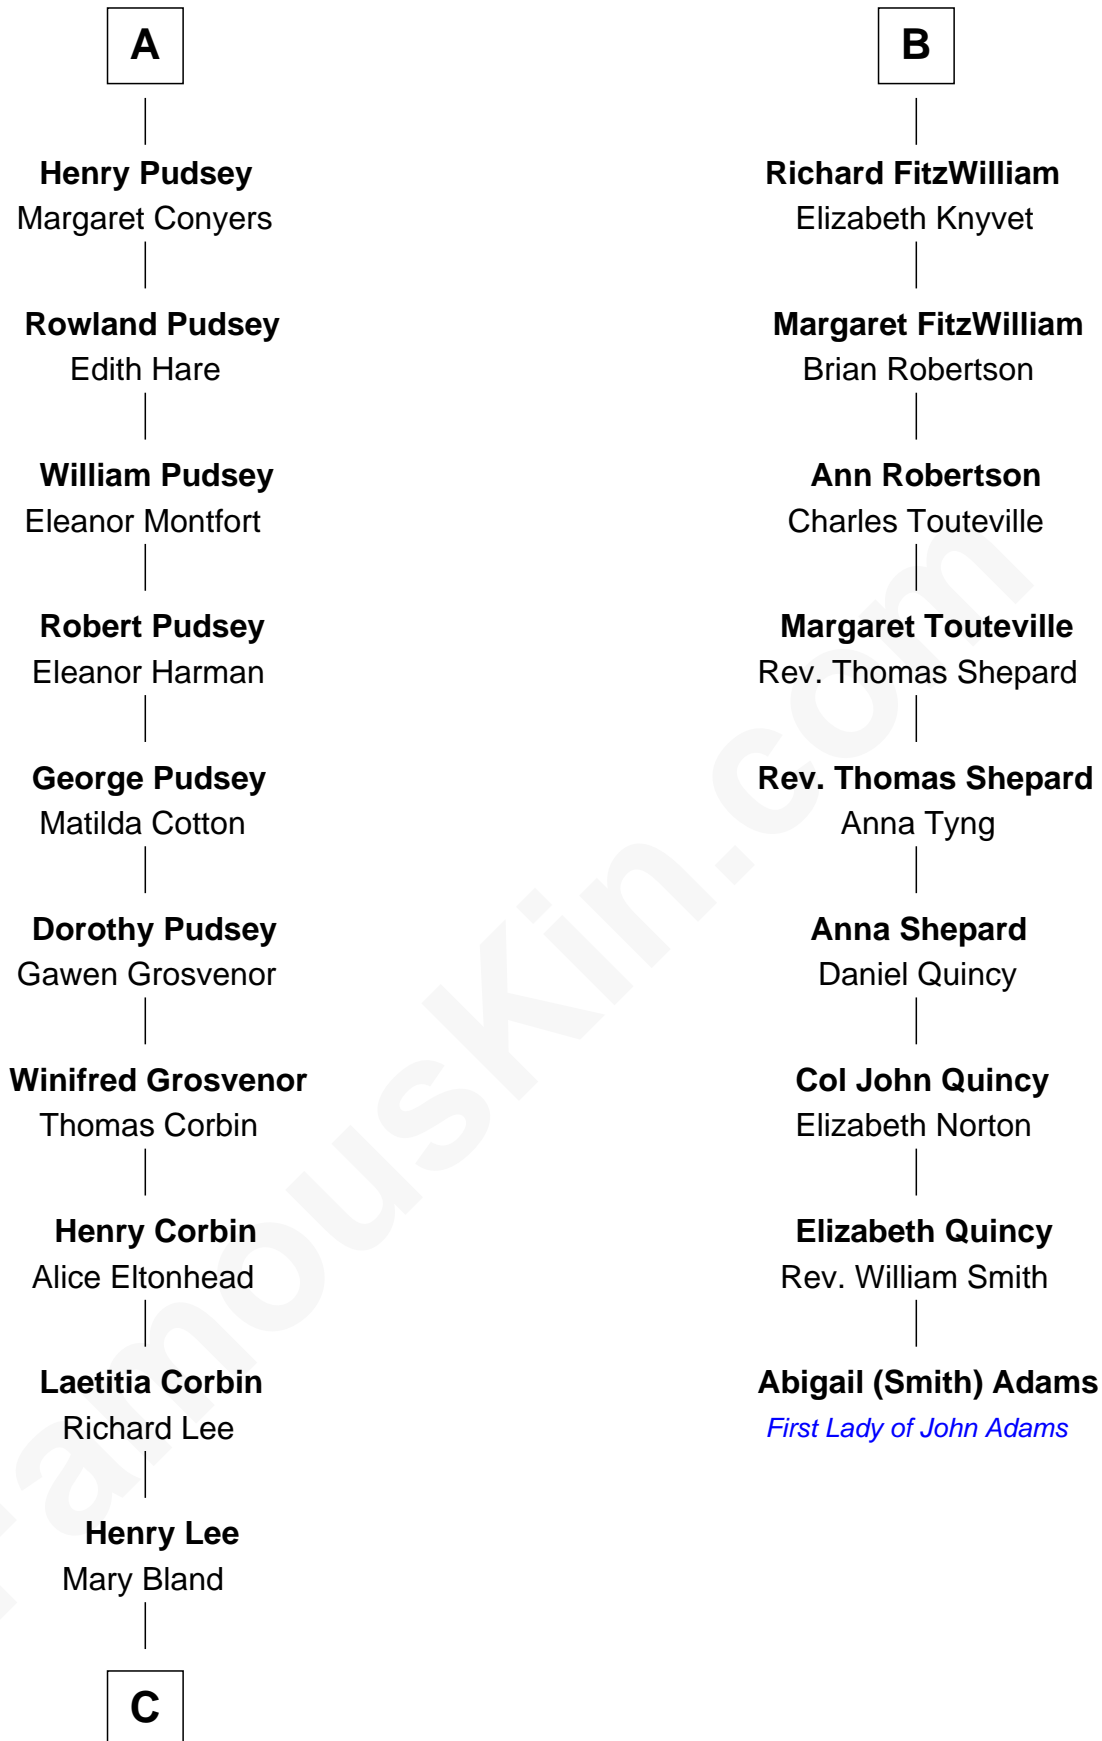

FamousKin.com

Relationship Chart of

Fitzhugh Lee

40th Governor of Virginia

15th cousin 5 times removed of

Abigail (Smith) Adams

First Lady of President John Adams

C

Col. Henry Lee

Lucy Grymes

Maj. Gen. Henry Lee

Anne Hill Carter

Sydney Smith Lee

Anna Maria Mason

Fitzhugh Lee

40th Governor of Virginia