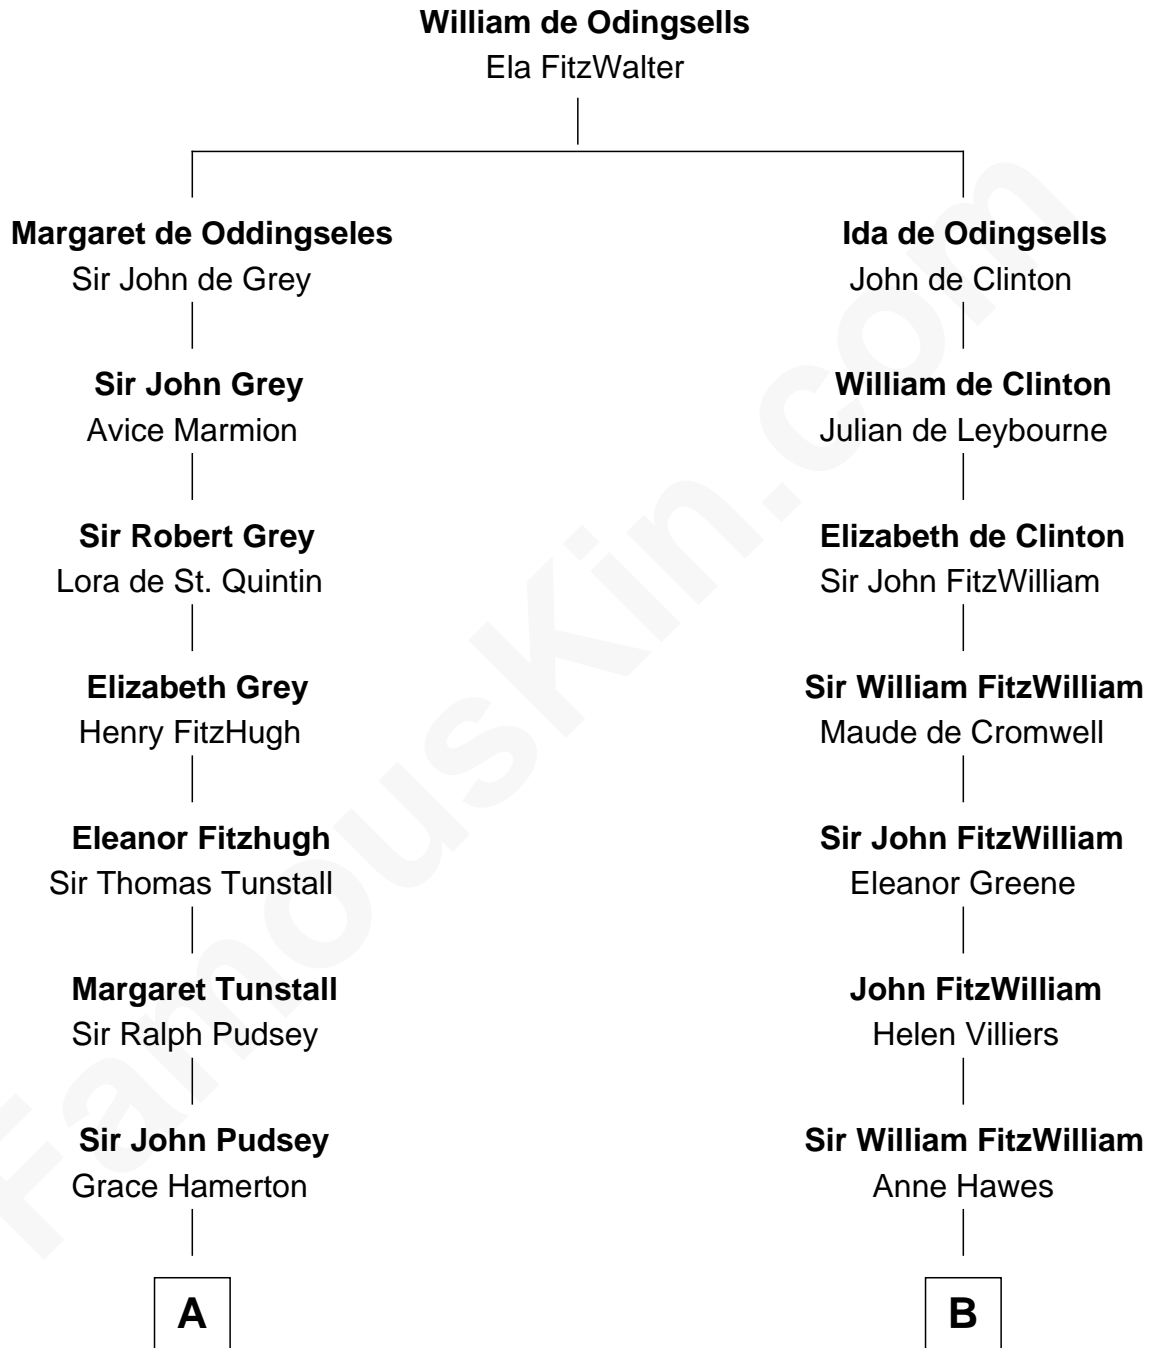

FamousKin.com

Relationship Chart of

Fitzhugh Lee

40th Governor of Virginia

15th cousin 5 times removed of

Abigail (Smith) Adams

First Lady of President John Adams

C

Col. Henry Lee

Lucy Grymes

Maj. Gen. Henry Lee

Anne Hill Carter

Sydney Smith Lee

Anna Maria Mason

Fitzhugh Lee

40th Governor of Virginia