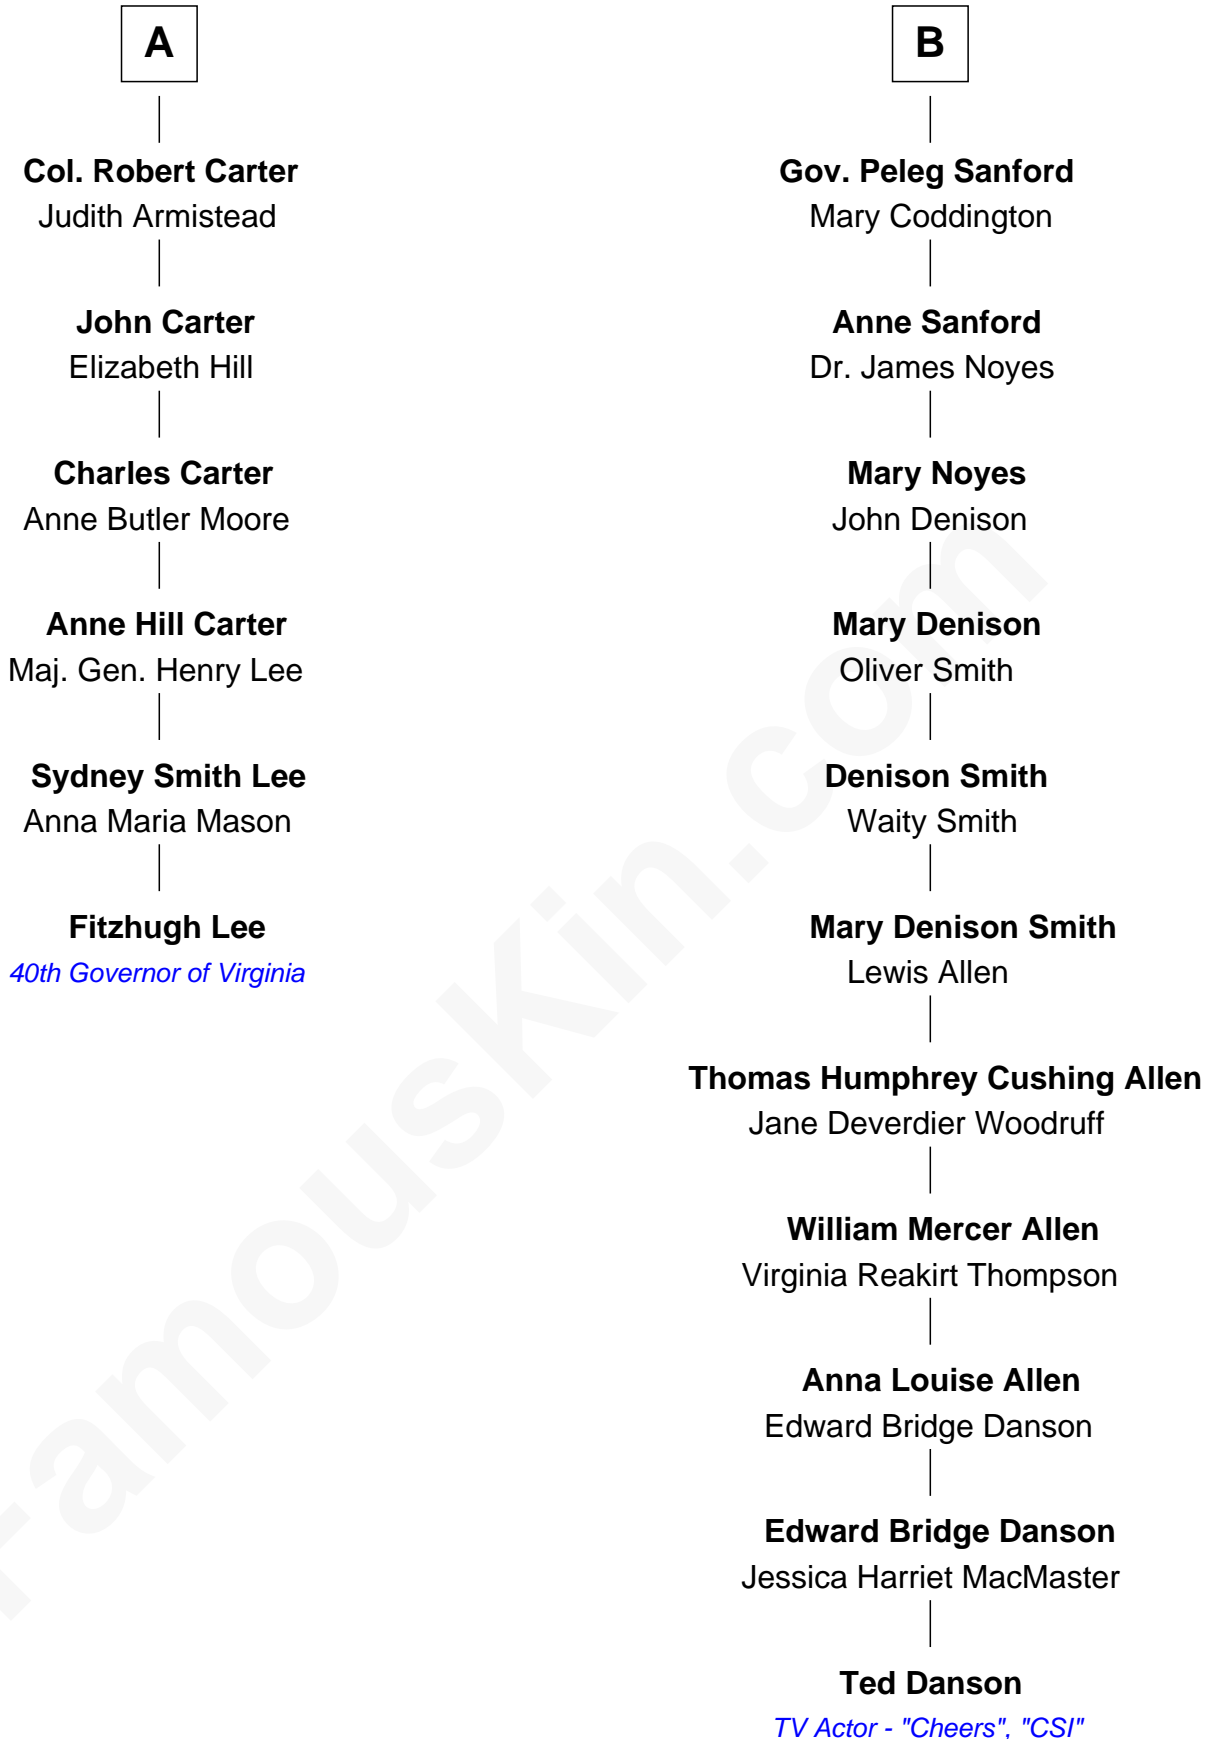

## Relationship Chart of

### Fitzhugh Lee

40th Governor of Virginia

12th cousin 5 times removed of

**Ted Danson**

TV Actor - "Cheers", "CSI"

**Sir Thomas Blount**  
Margaret de Gresley

Ted Danson photo by [Rob Dicaterino](#) (CC BY 2.0)