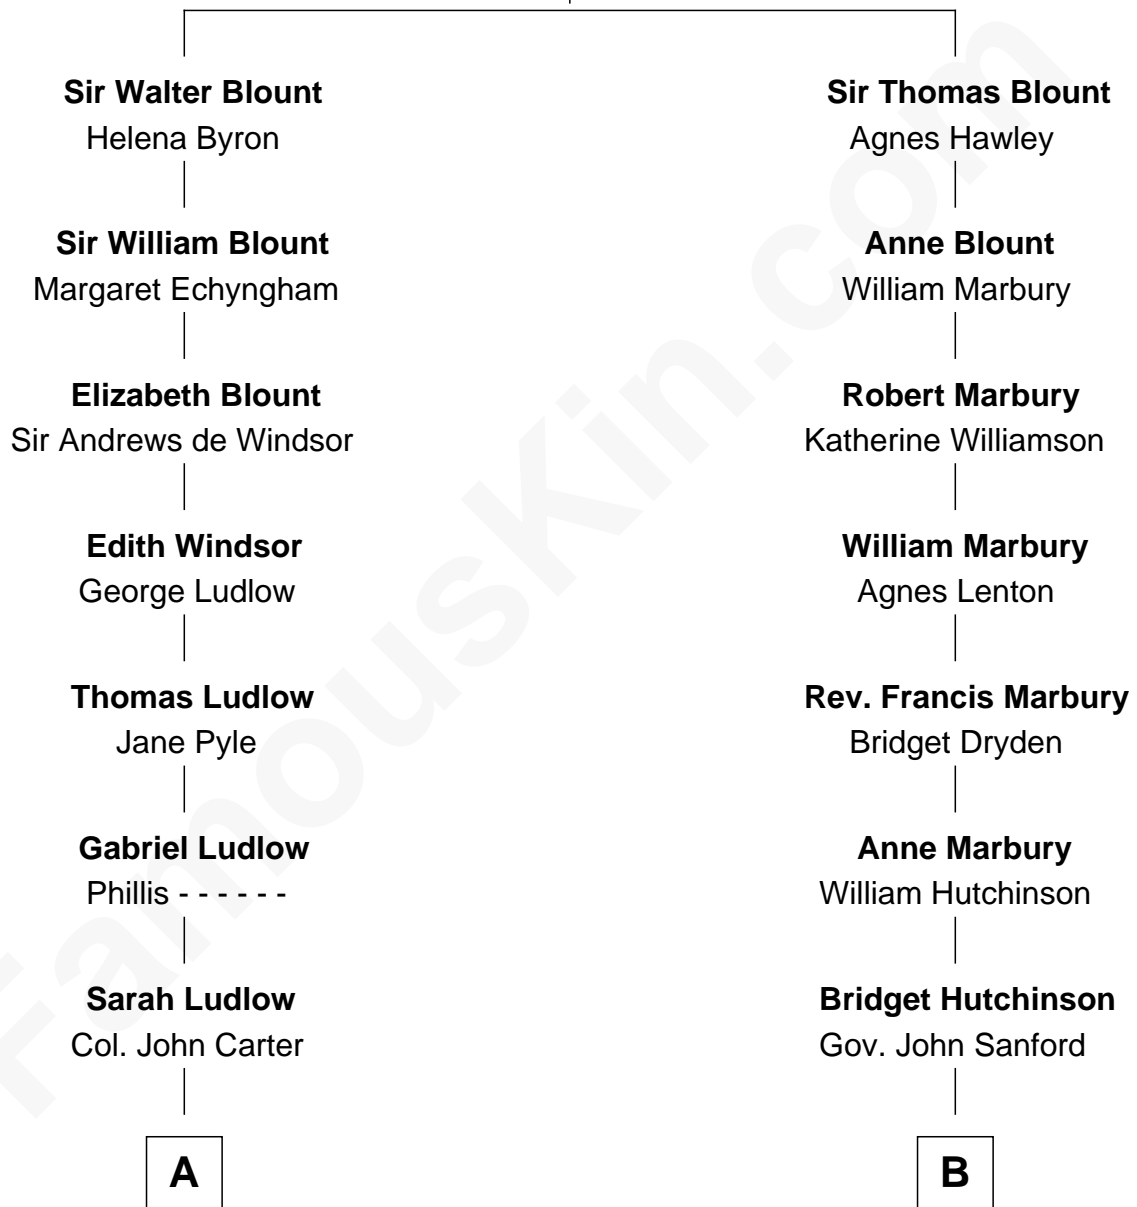

## Relationship Chart of

### Fitzhugh Lee

40th Governor of Virginia

12th cousin 5 times removed of

**Ted Danson**

TV Actor - "Cheers", "CSI"

**Sir Thomas Blount**  
Margaret de Gresley

Ted Danson photo by [Rob Dicaterino](#) (CC BY 2.0)