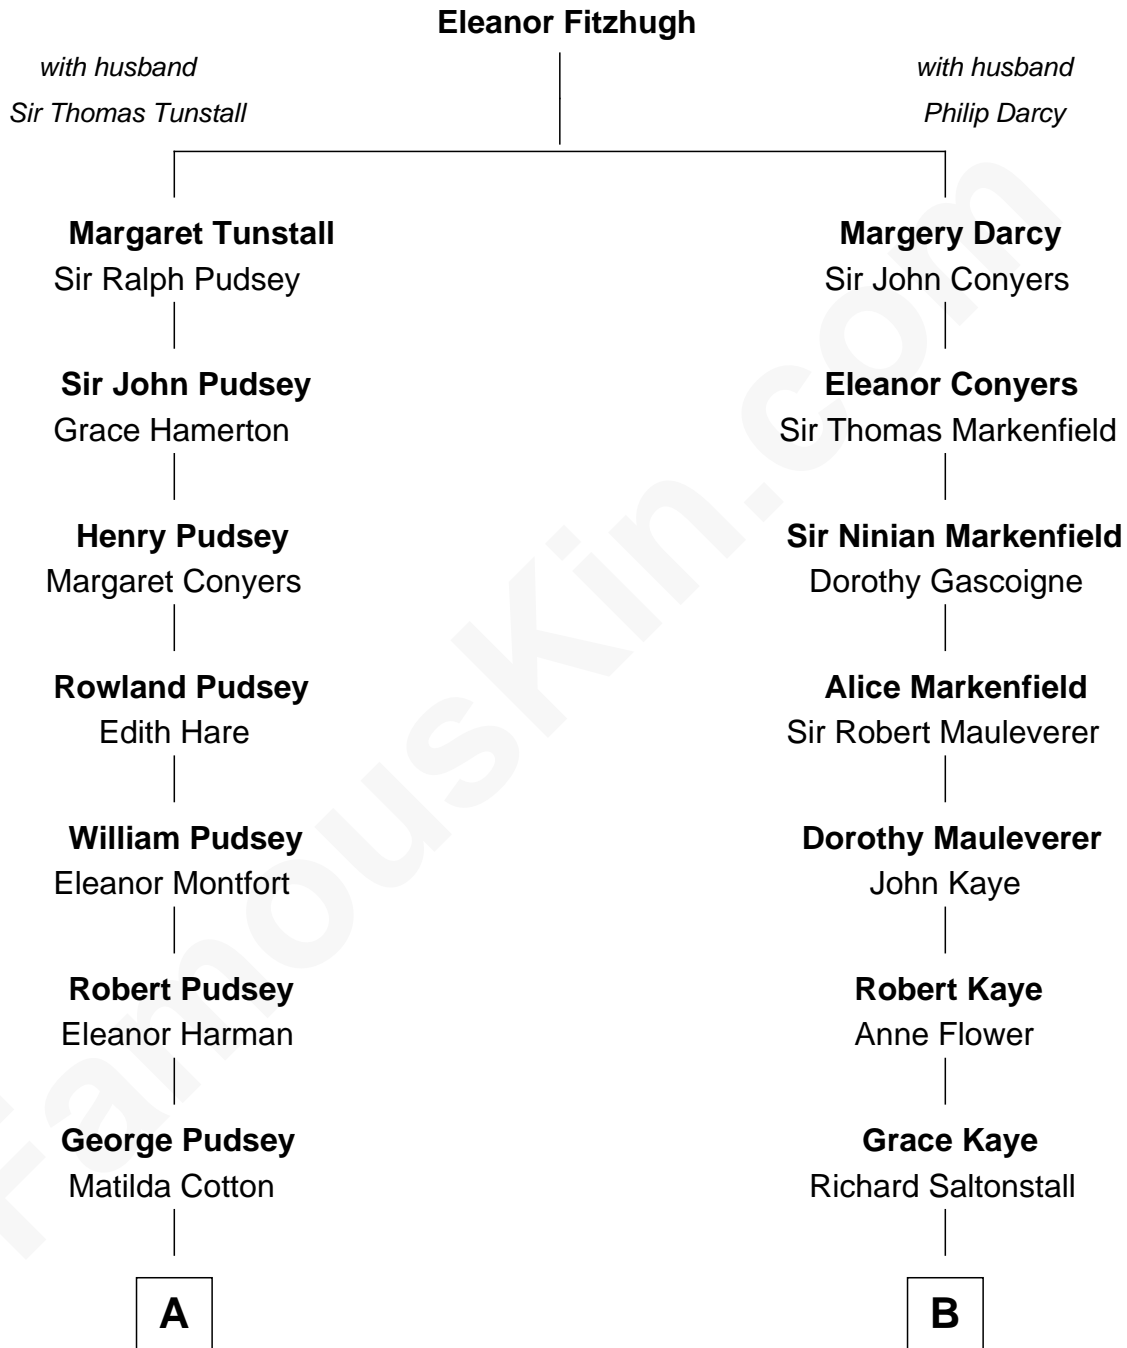

FamousKin.com

Relationship Chart of

Fitzhugh Lee

40th Governor of Virginia

15th cousin 3 times removed of

Ted Danson

TV Actor - "Cheers", "CSI"

C

Edward Bridge Danson
Jessica Harriet MacMaster

Ted Danson

TV Actor - "Cheers", "CSI"

FamousKin.com