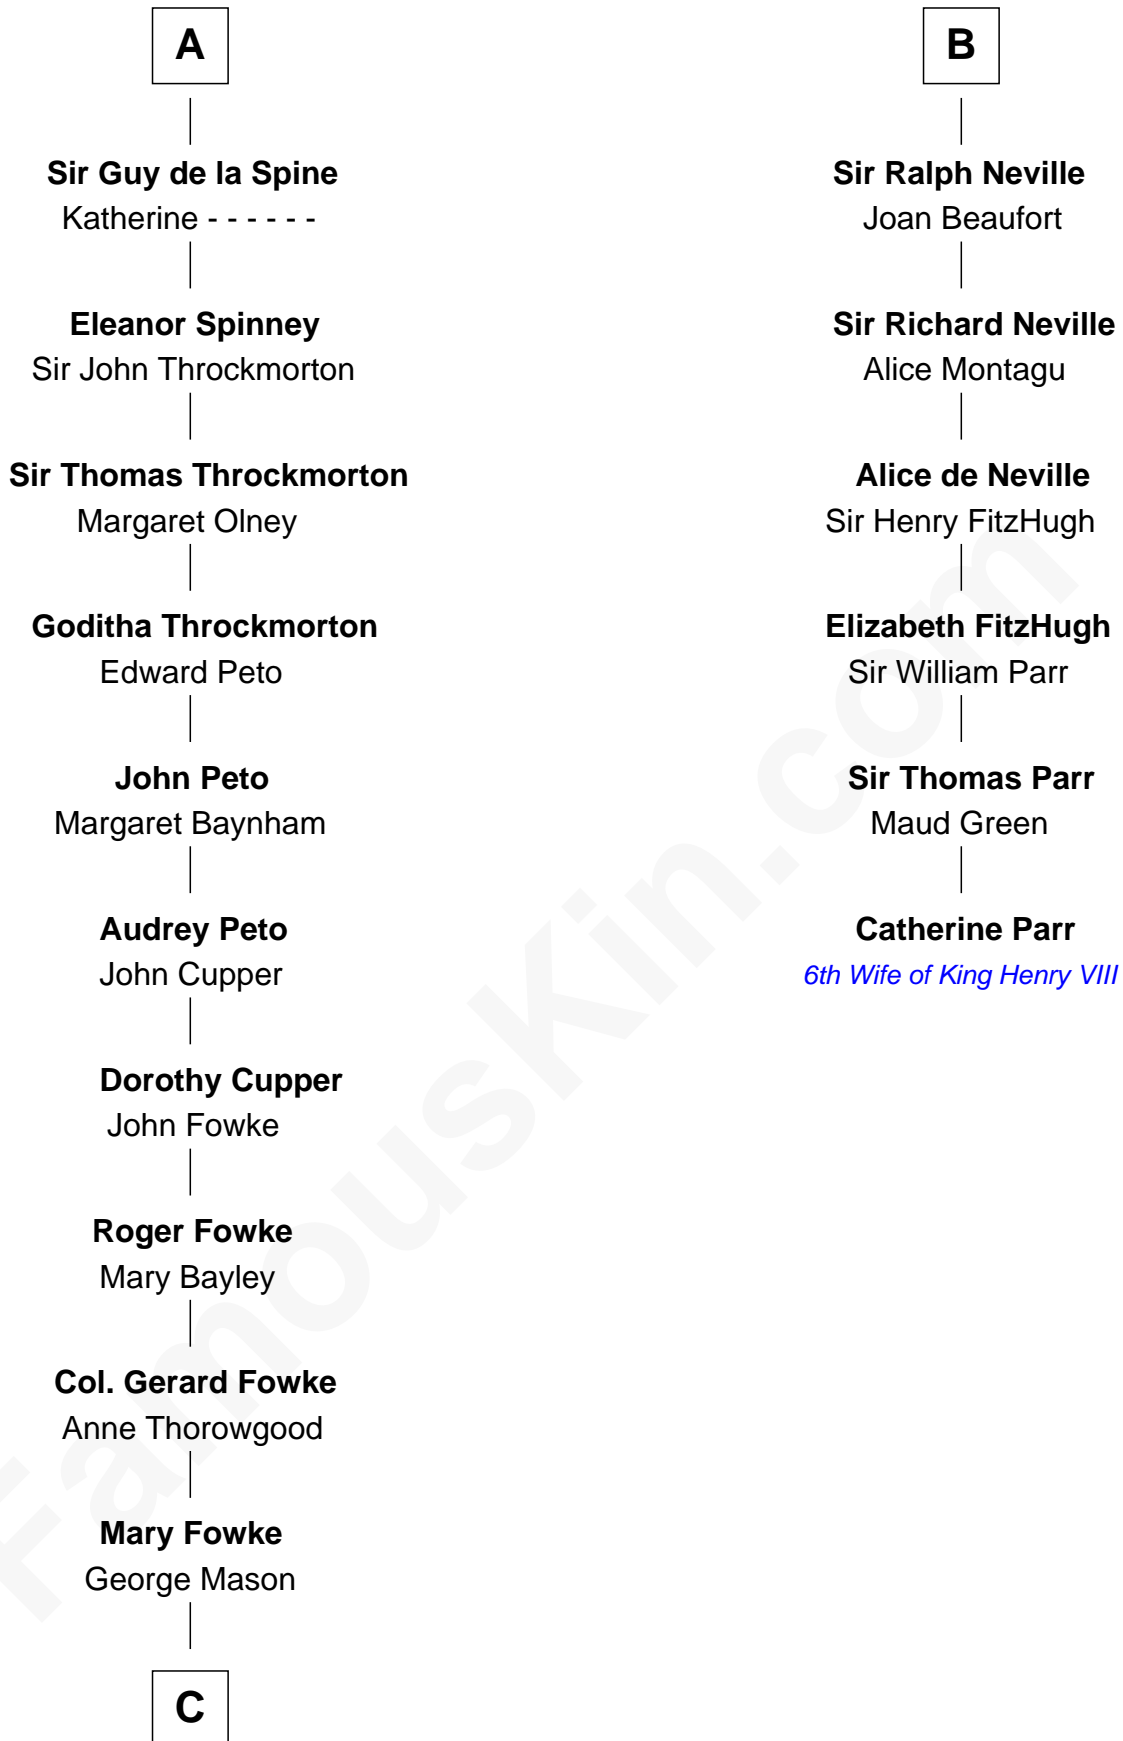

FamousKin.com

Relationship Chart of

Fitzhugh Lee

40th Governor of Virginia

12th cousin 9 times removed of

Catherine Parr

6th Wife of King Henry VIII

C

George Mason
Ann Thompson

George Mason
Anne Eilbeck

Gen. John Mason
Anne Maria Murray

Anna Maria Mason
Sydney Smith Lee

Fitzhugh Lee
40th Governor of Virginia

FamousKin.com