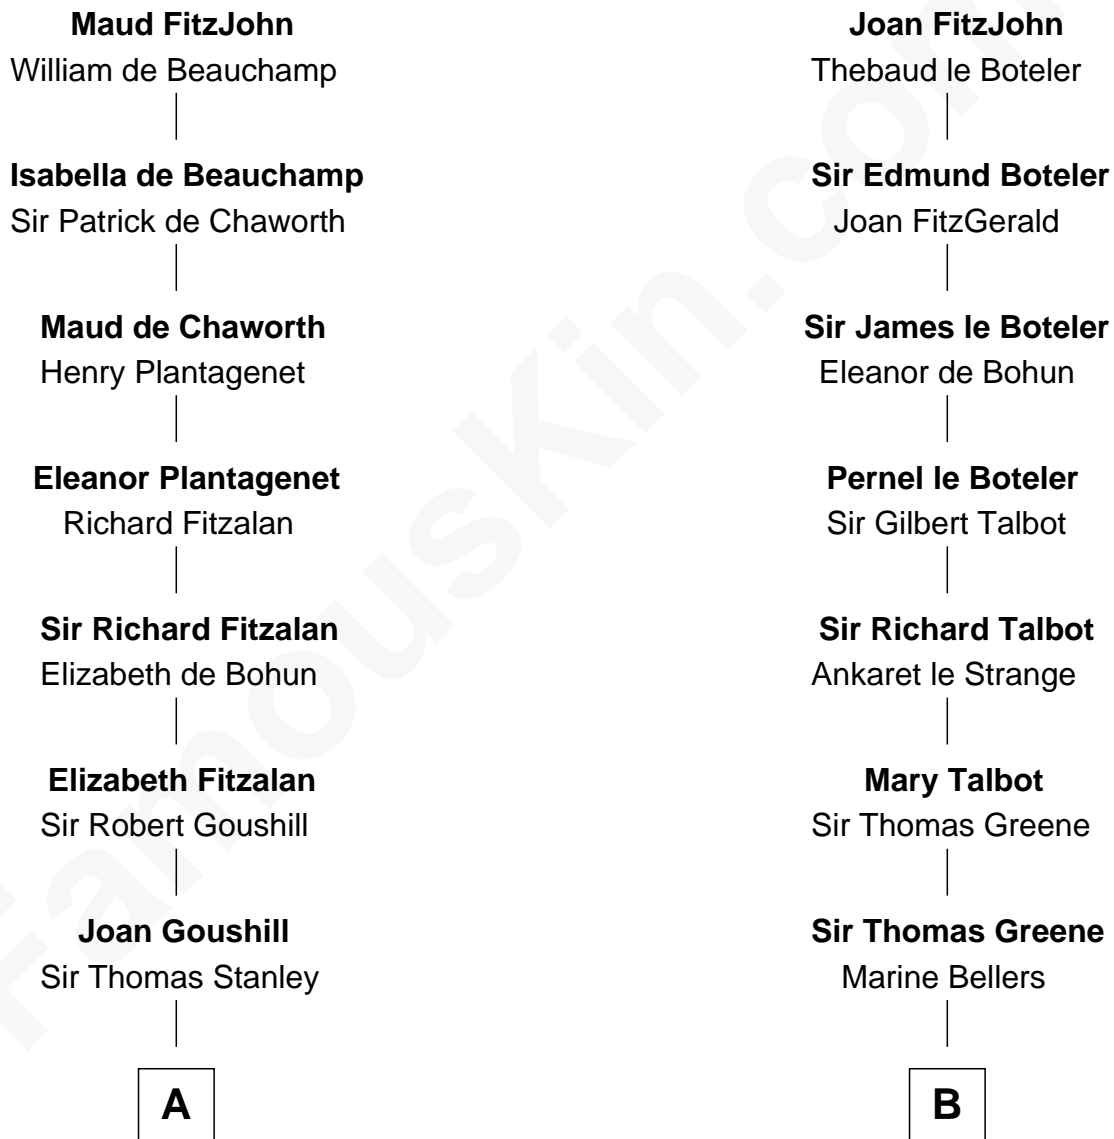

FamousKin.com

Relationship Chart of

Fitzhugh Lee

40th Governor of Virginia

9th cousin 10 times removed of

Catherine Parr

6th Wife of King Henry VIII

Sir John FitzGeoffrey

Isabel le Bigod

C

—
Maj. Gen. Henry Lee

Anne Hill Carter

—
Sydney Smith Lee

Anna Maria Mason

—
Fitzhugh Lee

40th Governor of Virginia