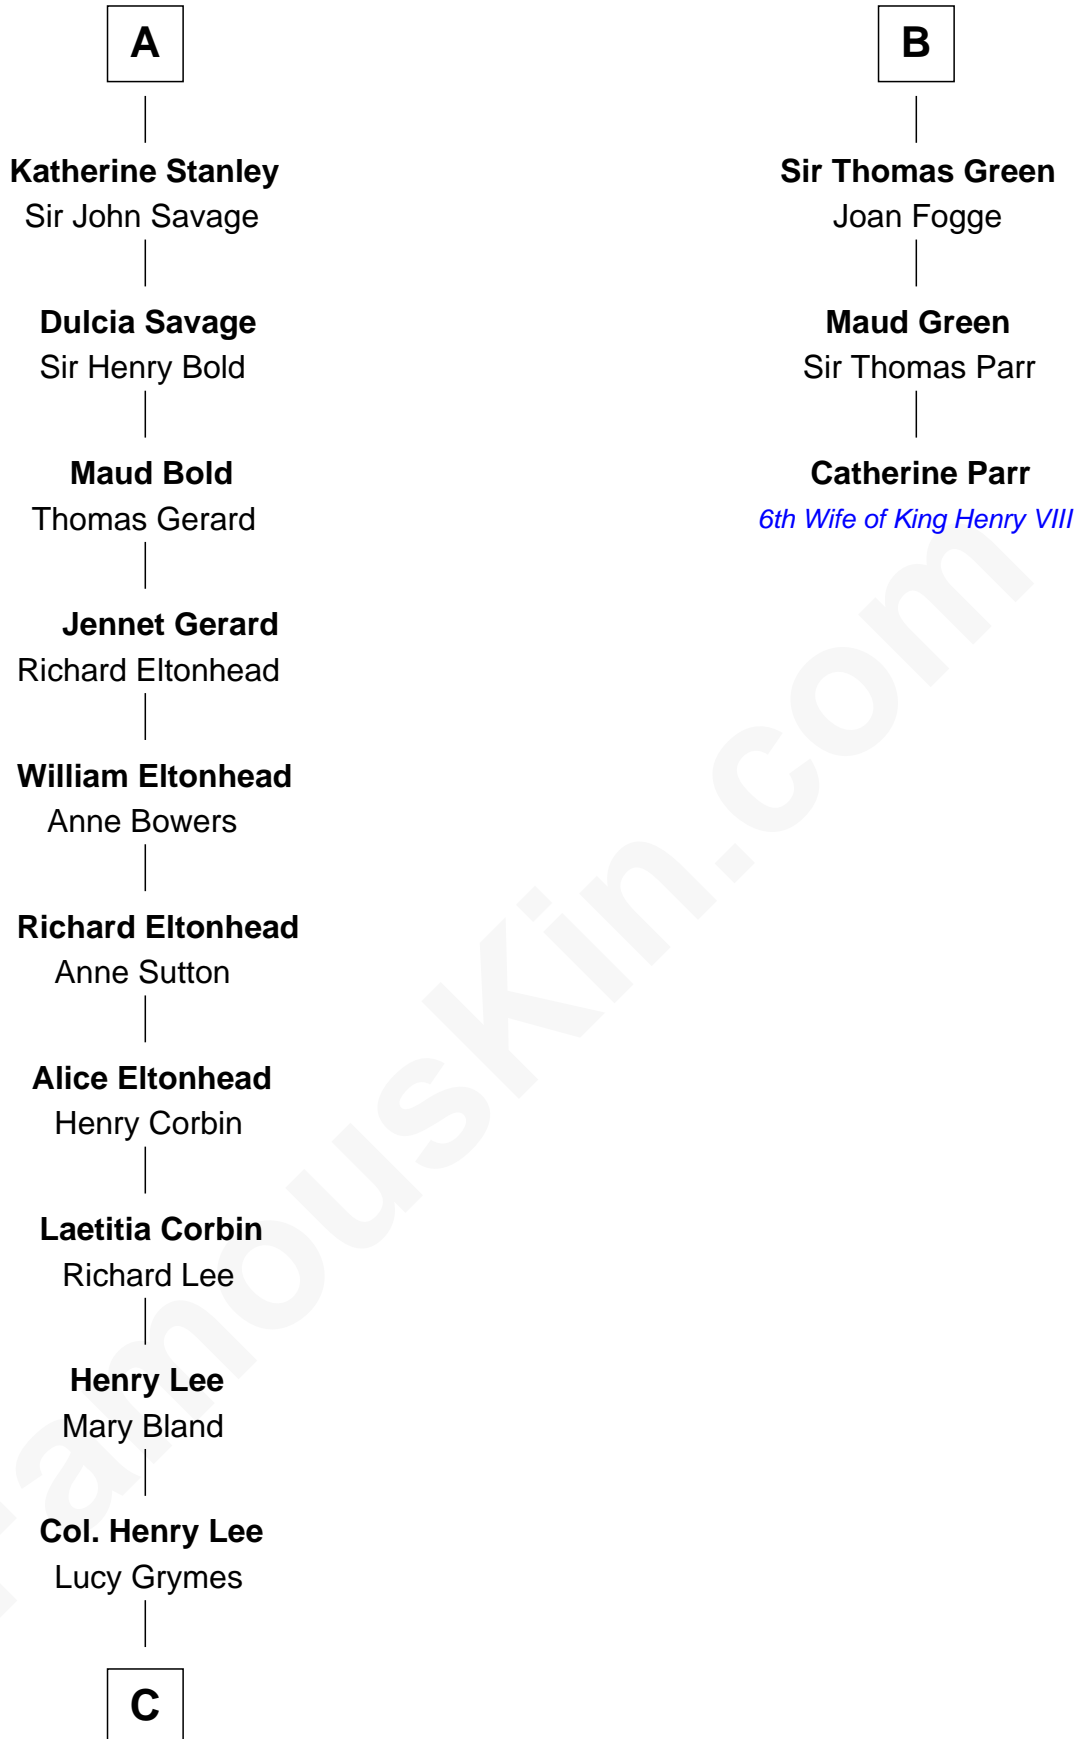

FamousKin.com

Relationship Chart of

Fitzhugh Lee

40th Governor of Virginia

9th cousin 10 times removed of

Catherine Parr

6th Wife of King Henry VIII

Sir John FitzGeoffrey

Isabel le Bigod

C

—
Maj. Gen. Henry Lee

Anne Hill Carter

—
Sydney Smith Lee

Anna Maria Mason

—
Fitzhugh Lee

40th Governor of Virginia