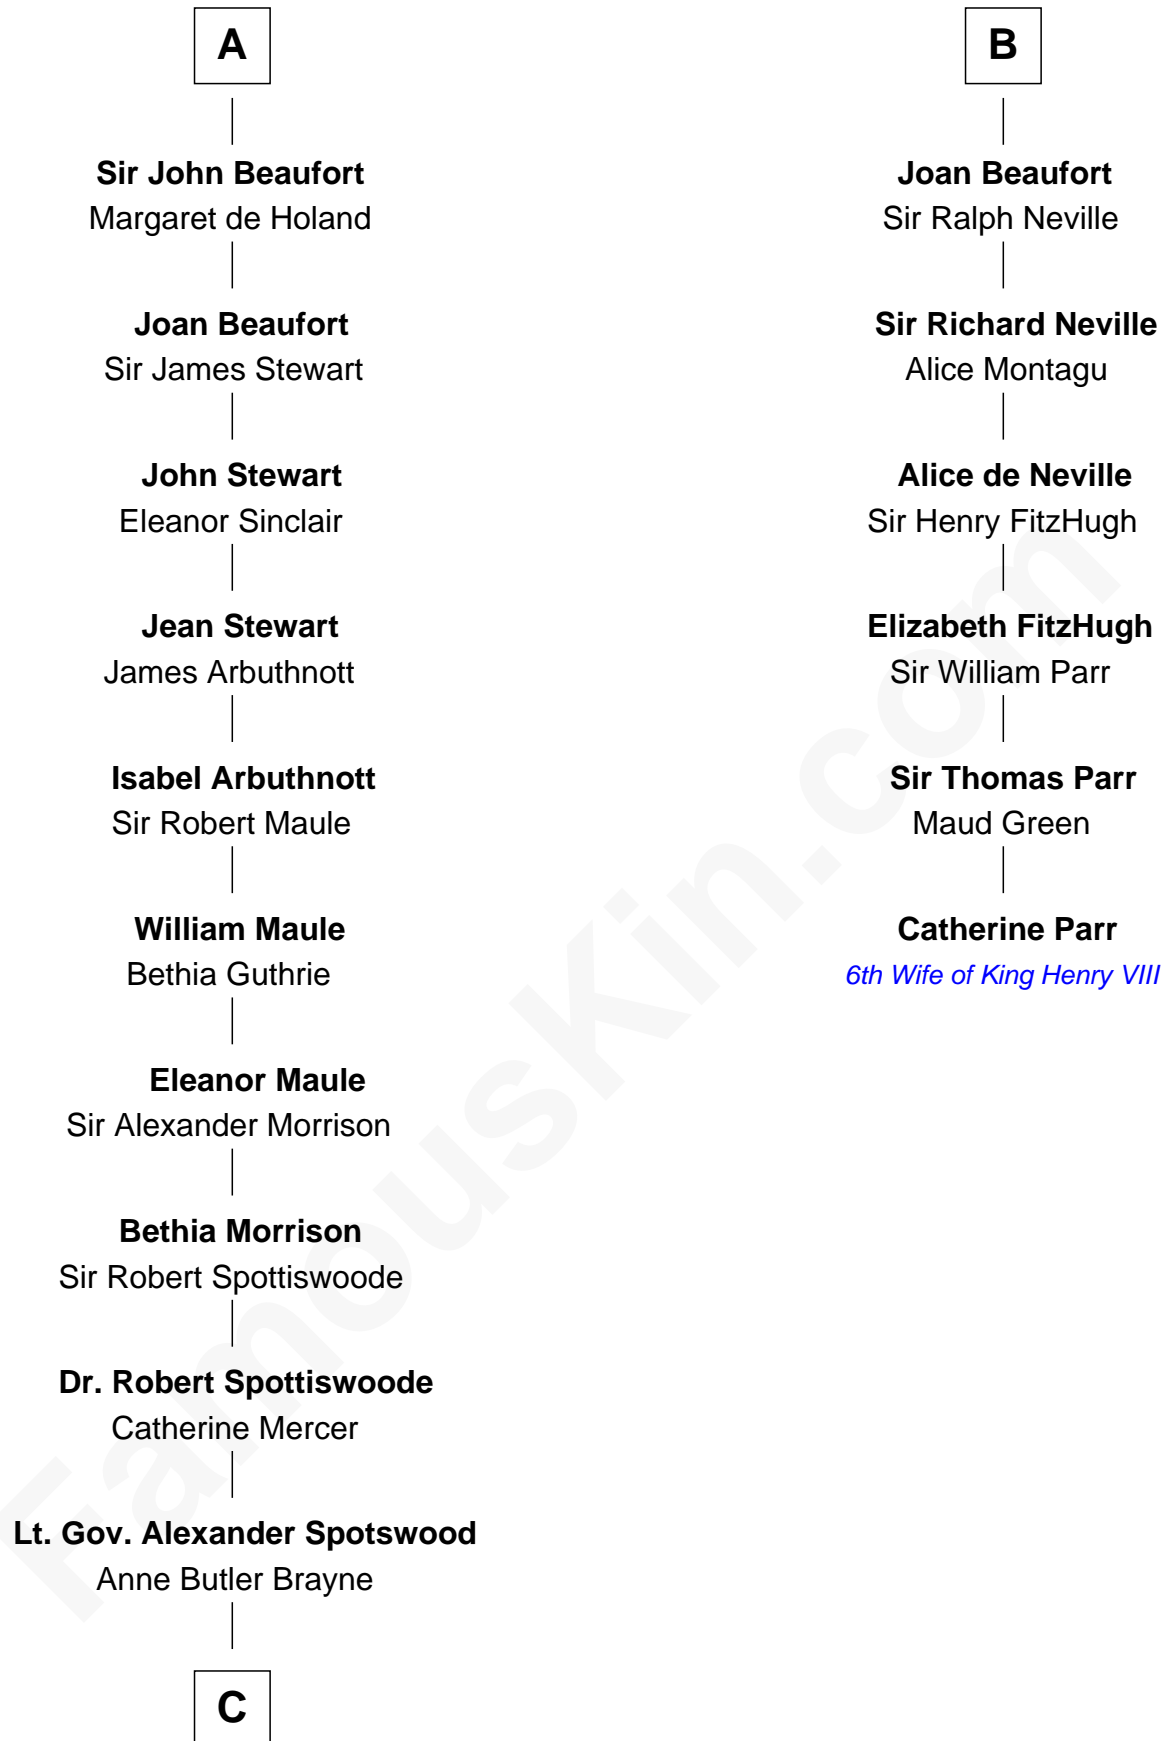

FamousKin.com

Relationship Chart of

Fitzhugh Lee

40th Governor of Virginia

12th cousin 9 times removed of

Catherine Parr

6th Wife of King Henry VIII

Alfonso II, King of Aragon
Sancha of Castile

C

—
Anne Catherine Spotswood

Col. Bernard Moore

—
Anne Butler Moore

Charles Carter

—
Anne Hill Carter

Maj. Gen. Henry Lee

—
Sydney Smith Lee

Anna Maria Mason

—
Fitzhugh Lee

40th Governor of Virginia

FamousKin.com