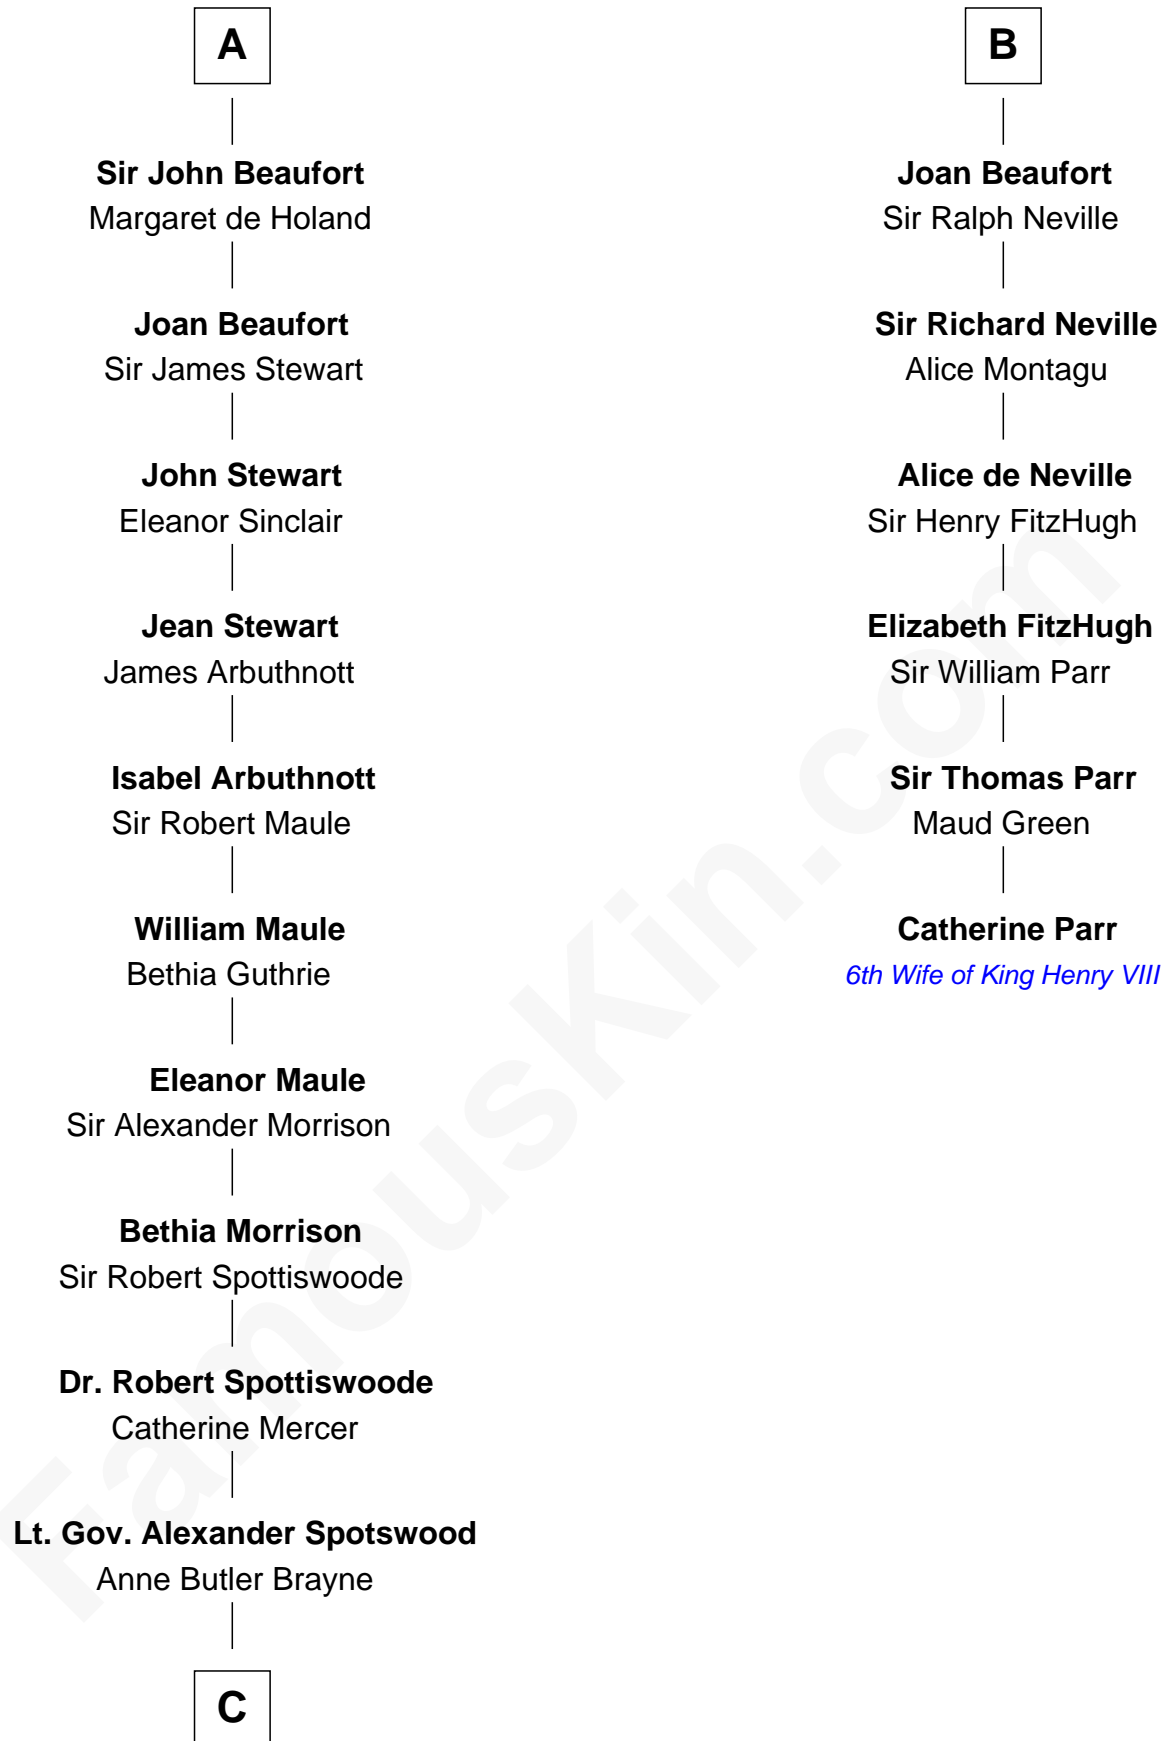

## Relationship Chart of

### Fitzhugh Lee

40th Governor of Virginia

12th cousin 9 times removed of

**Catherine Parr**

6th Wife of King Henry VIII

**William VIII de Montpellier**

Eudoxia Comnenus

**C**

**Anne Catherine Spotswood**

Col. Bernard Moore

**Anne Butler Moore**

Charles Carter

**Anne Hill Carter**

Maj. Gen. Henry Lee

**Sydney Smith Lee**

Anna Maria Mason