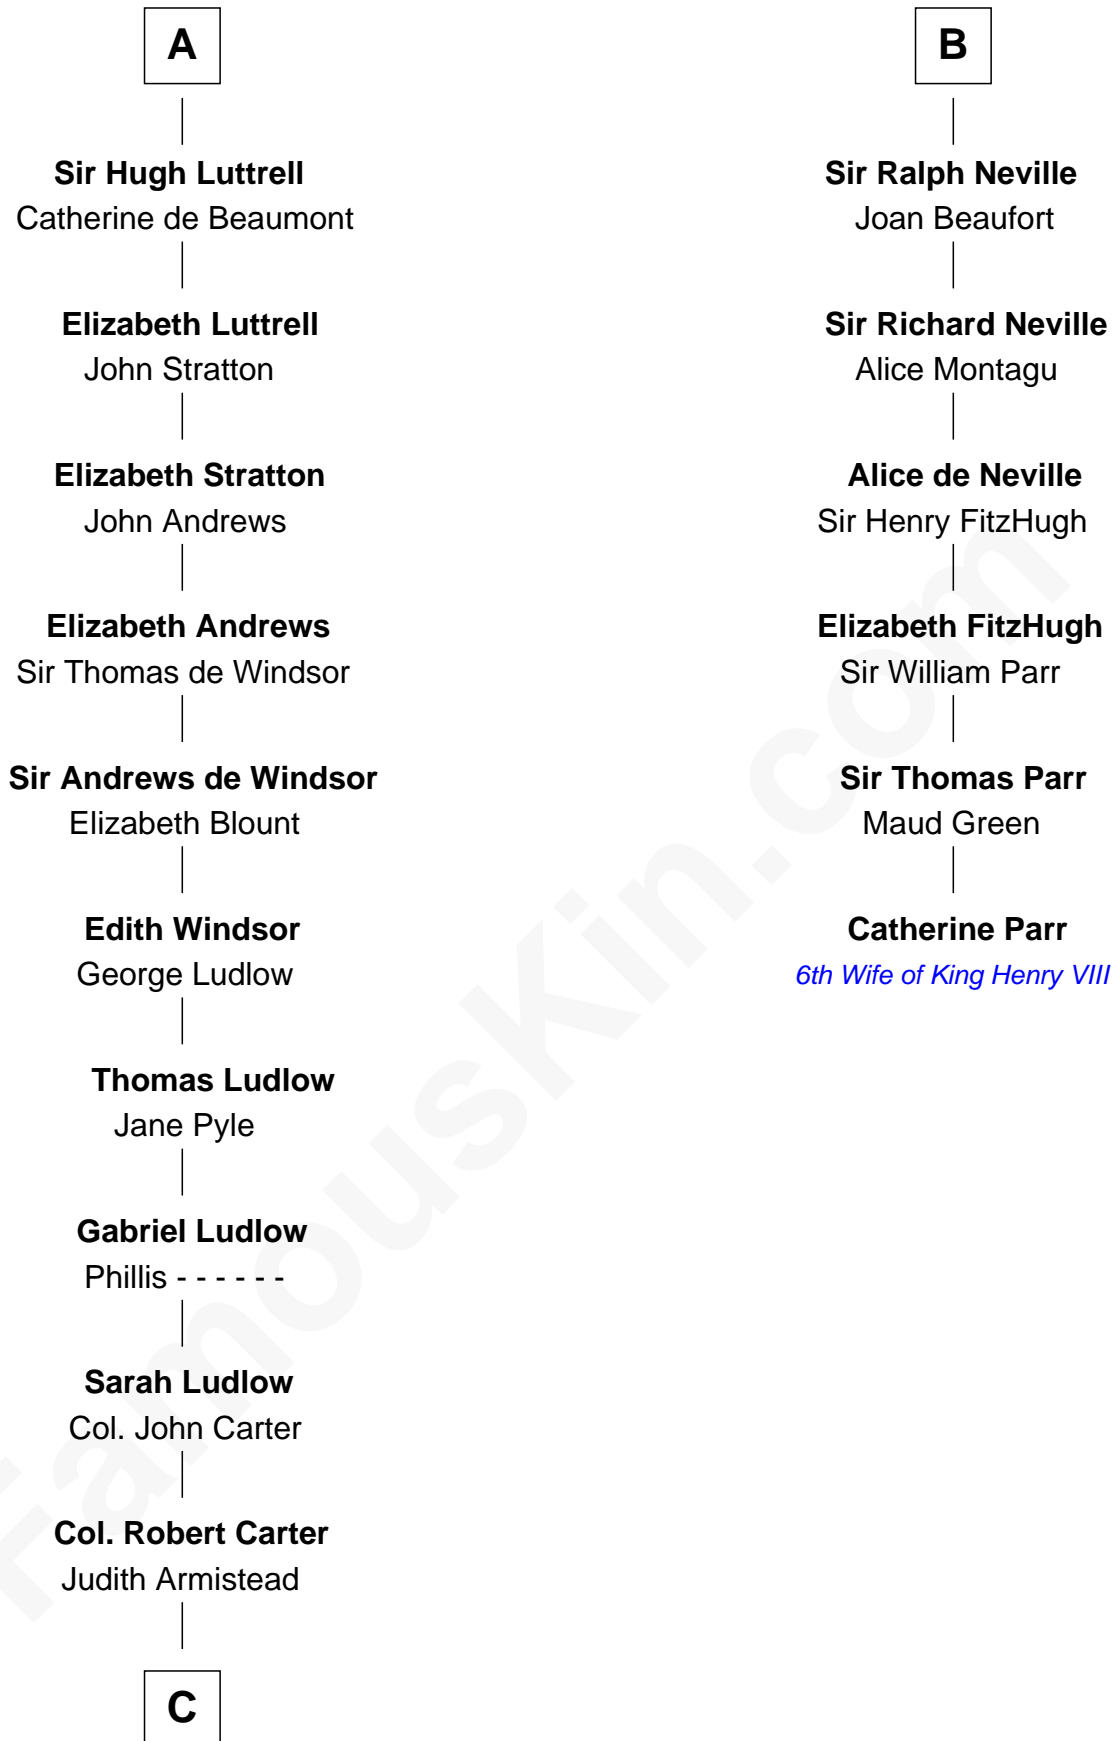

FamousKin.com

Relationship Chart of

Fitzhugh Lee

40th Governor of Virginia

12th cousin 9 times removed of

Catherine Parr

6th Wife of King Henry VIII

C

—
John Carter
Elizabeth Hill

—
Charles Carter
Anne Butler Moore

—
Anne Hill Carter
Maj. Gen. Henry Lee

—
Sydney Smith Lee
Anna Maria Mason

—
Fitzhugh Lee
40th Governor of Virginia

FamousKin.com