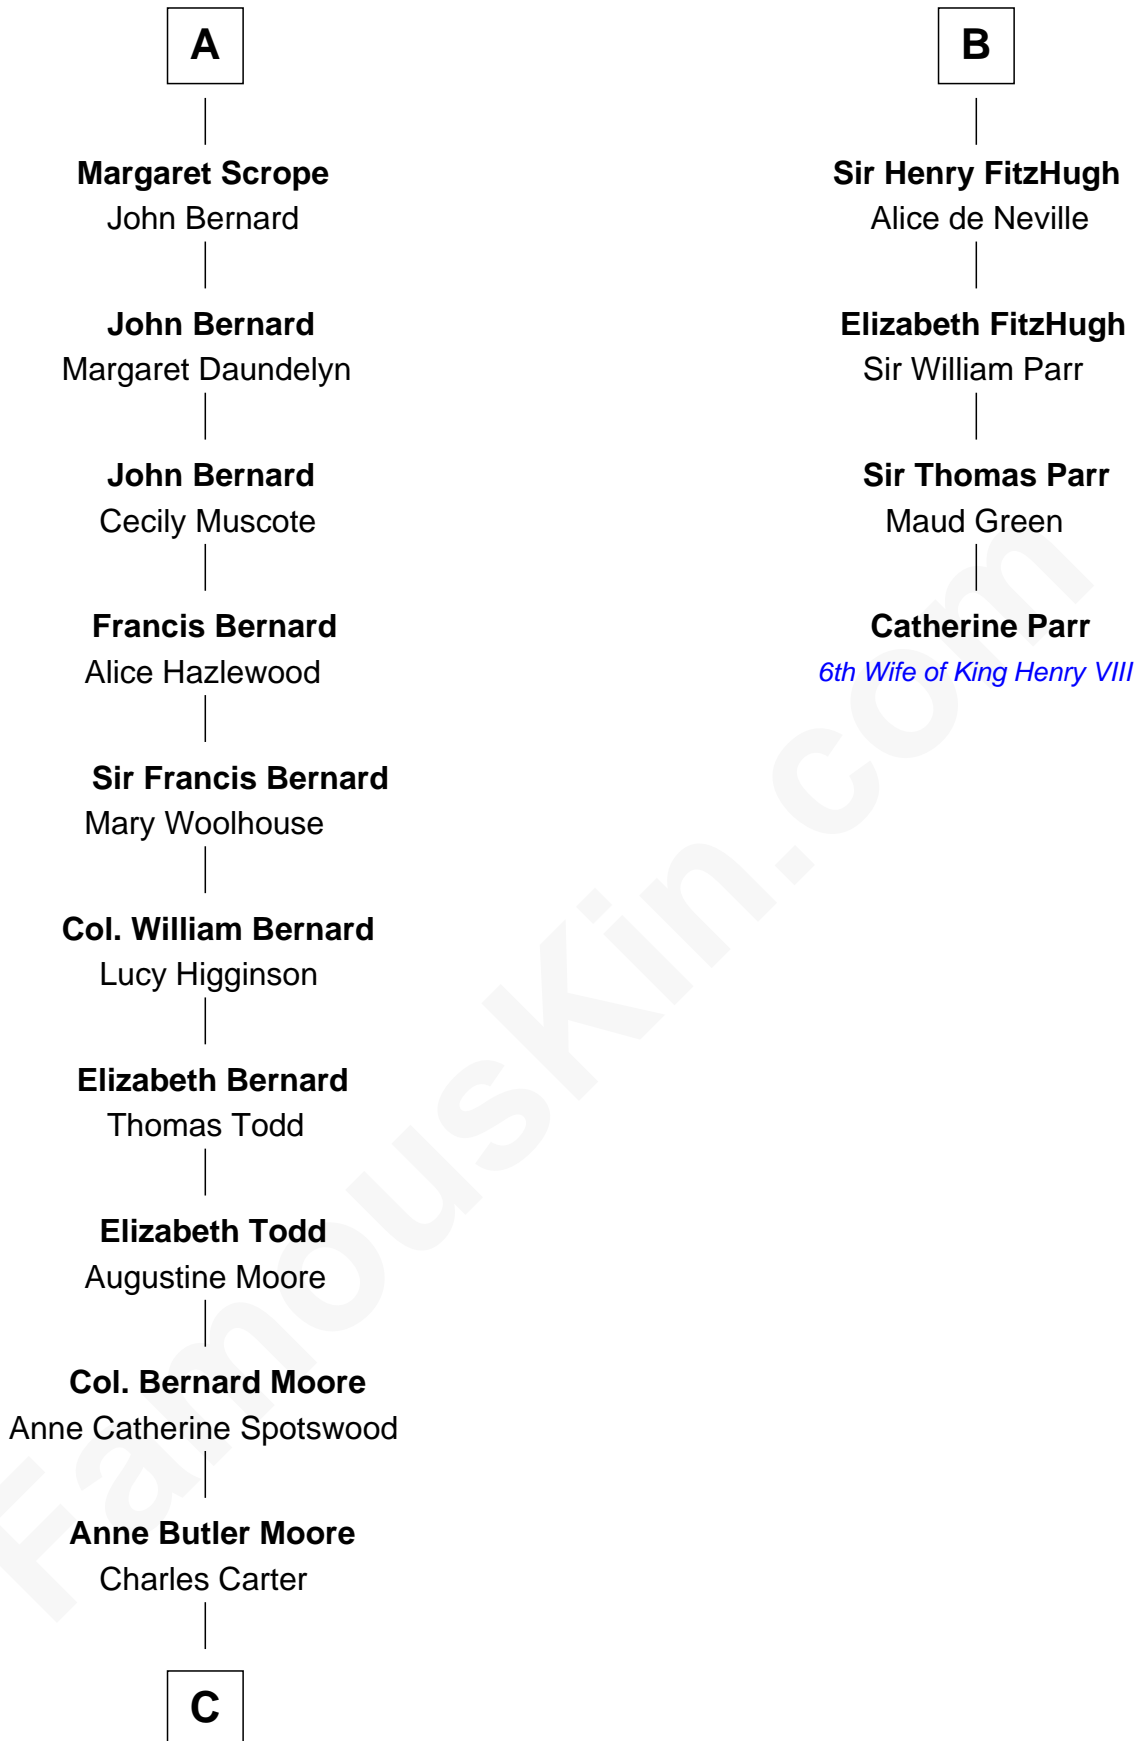

FamousKin.com

Relationship Chart of

Fitzhugh Lee

40th Governor of Virginia

10th cousin 9 times removed of

Catherine Parr

6th Wife of King Henry VIII

Gillo de Newsham

C

—
Anne Hill Carter
Maj. Gen. Henry Lee

—
Sydney Smith Lee
Anna Maria Mason

—
Fitzhugh Lee
40th Governor of Virginia

FamousKin.com