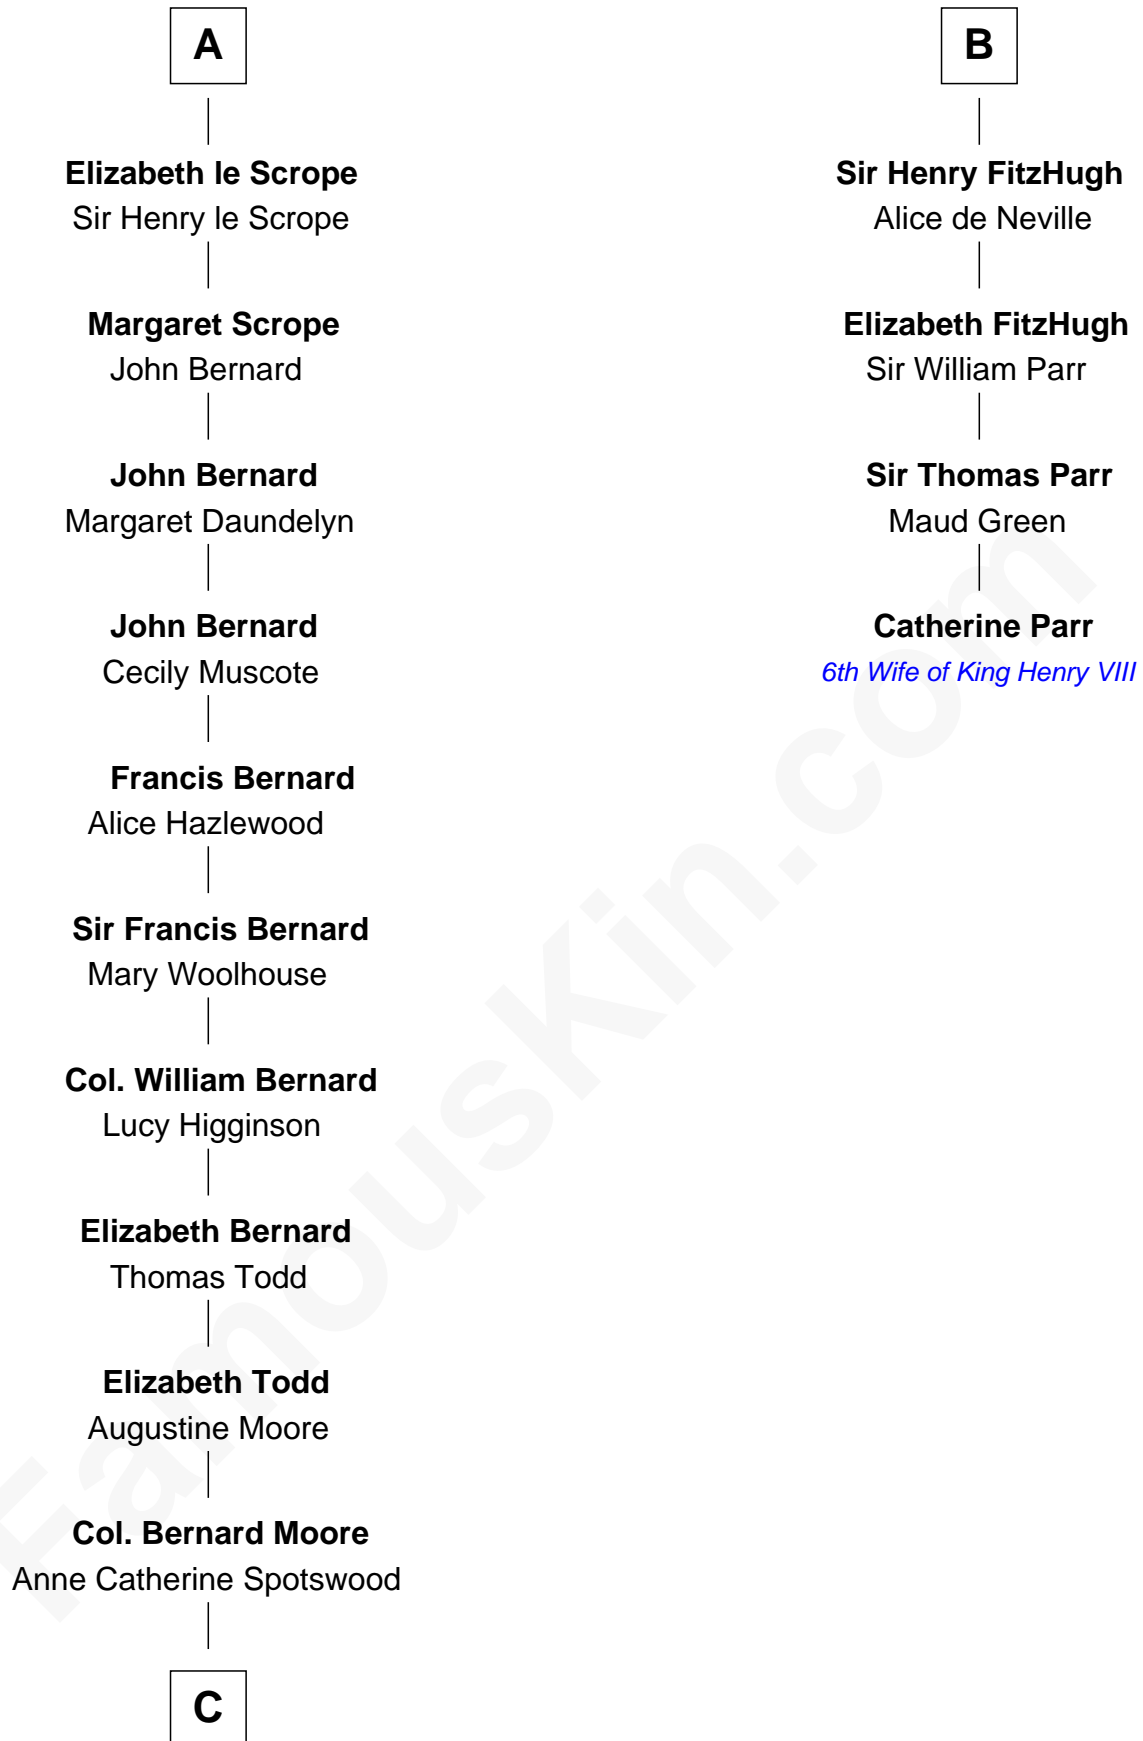

FamousKin.com

Relationship Chart of

Fitzhugh Lee

40th Governor of Virginia

10th cousin 10 times removed of

Catherine Parr

6th Wife of King Henry VIII

C

—
Anne Butler Moore

Charles Carter

—
Anne Hill Carter

Maj. Gen. Henry Lee

—
Sydney Smith Lee

Anna Maria Mason

—
Fitzhugh Lee

40th Governor of Virginia