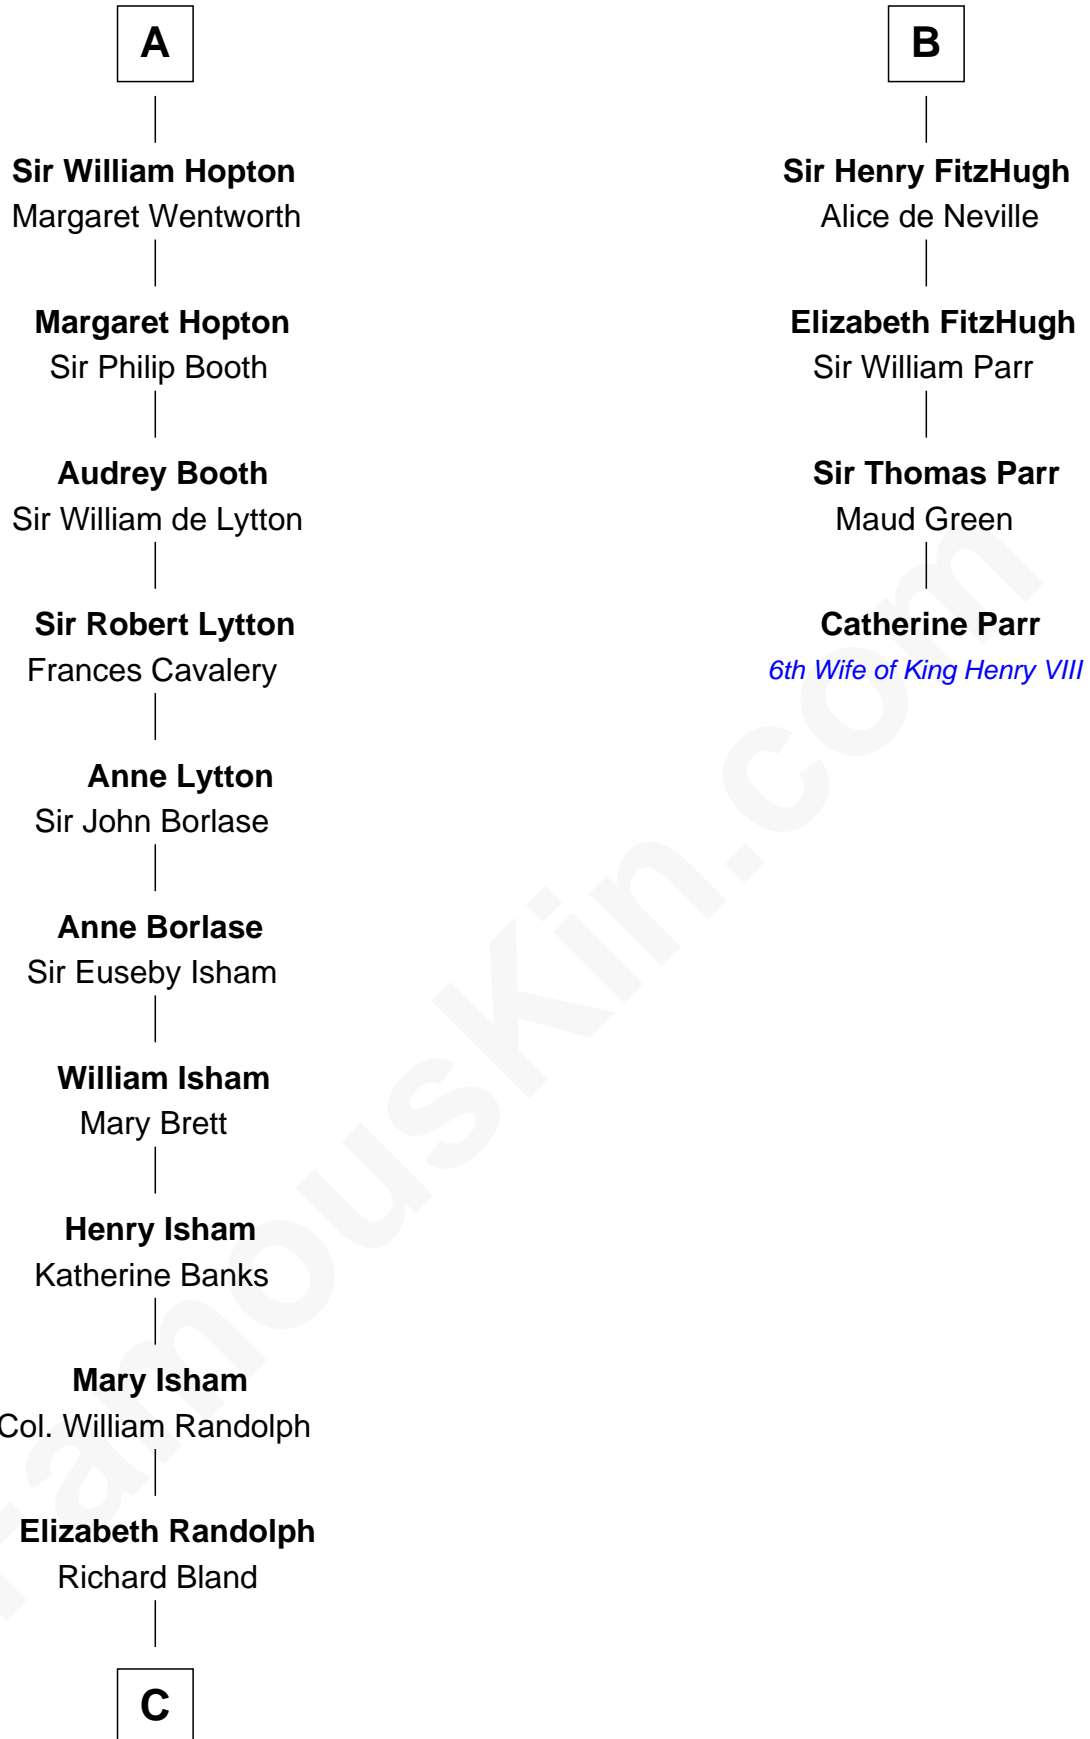

FamousKin.com

Relationship Chart of

Fitzhugh Lee

40th Governor of Virginia

10th cousin 11 times removed of

Catherine Parr

6th Wife of King Henry VIII

Hugh FitzRalph

Agnes Greasley

C

—
Mary Bland

Henry Lee

—
Col. Henry Lee

Lucy Grymes

—
Maj. Gen. Henry Lee

Anne Hill Carter

—
Sydney Smith Lee

Anna Maria Mason

—
Fitzhugh Lee

40th Governor of Virginia

FamousKin.com