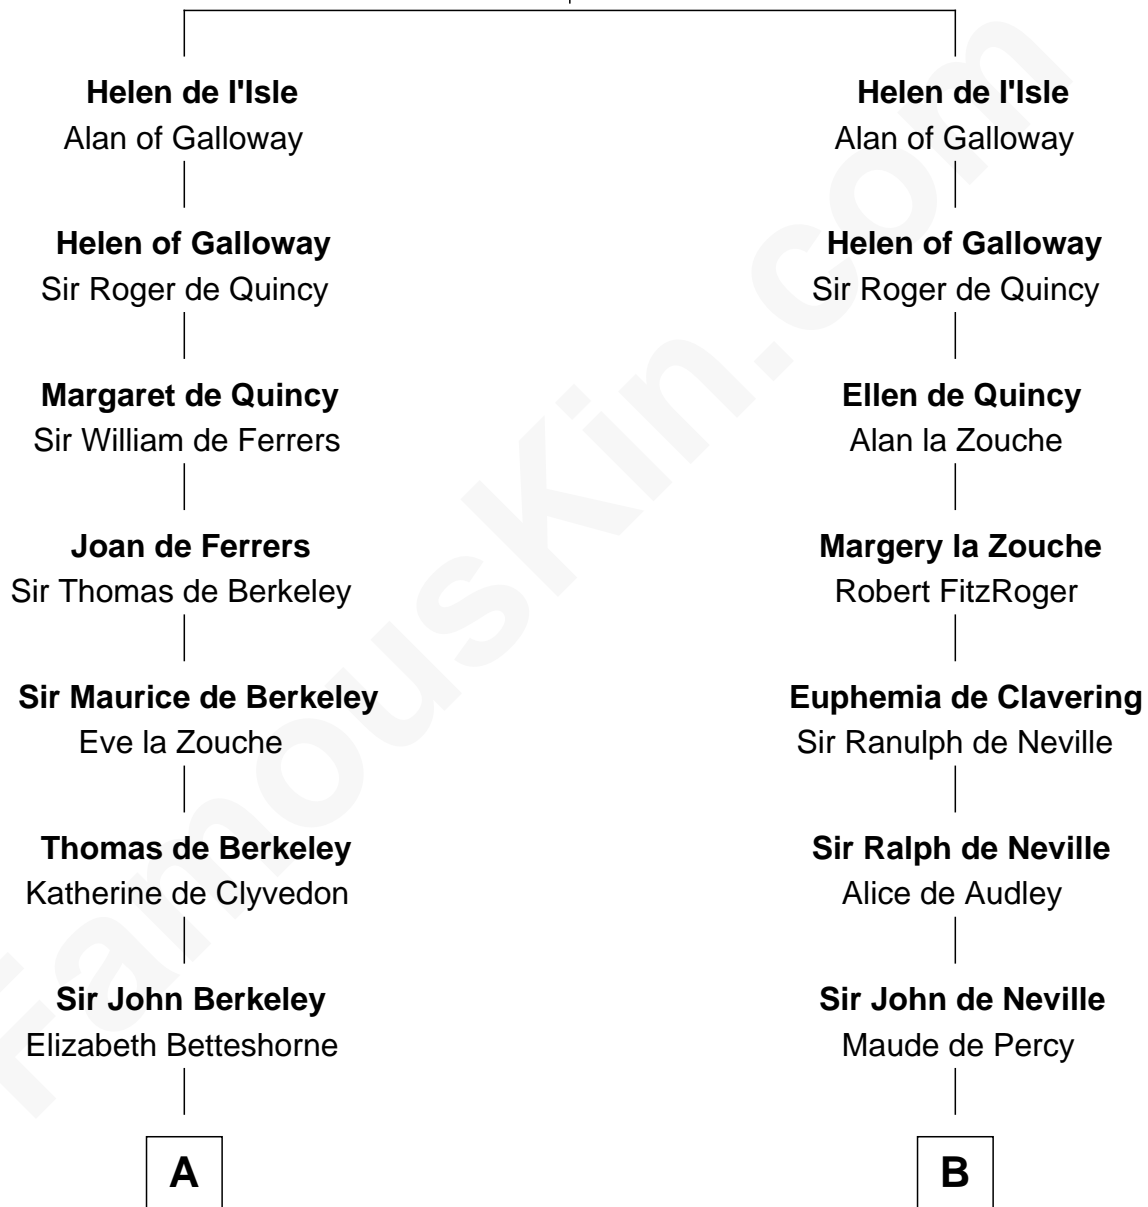

FamousKin.com

Relationship Chart of

Fitzhugh Lee

40th Governor of Virginia

12th cousin 9 times removed of

Catherine Parr

6th Wife of King Henry VIII

Reginald de l'Isle

Fonia of Moray

C

—
Ann Thompson

George Mason

—
George Mason

Anne Eilbeck

—
Gen. John Mason

Anne Maria Murray

—
Anna Maria Mason

Sydney Smith Lee

—
Fitzhugh Lee

40th Governor of Virginia

FamousKin.com