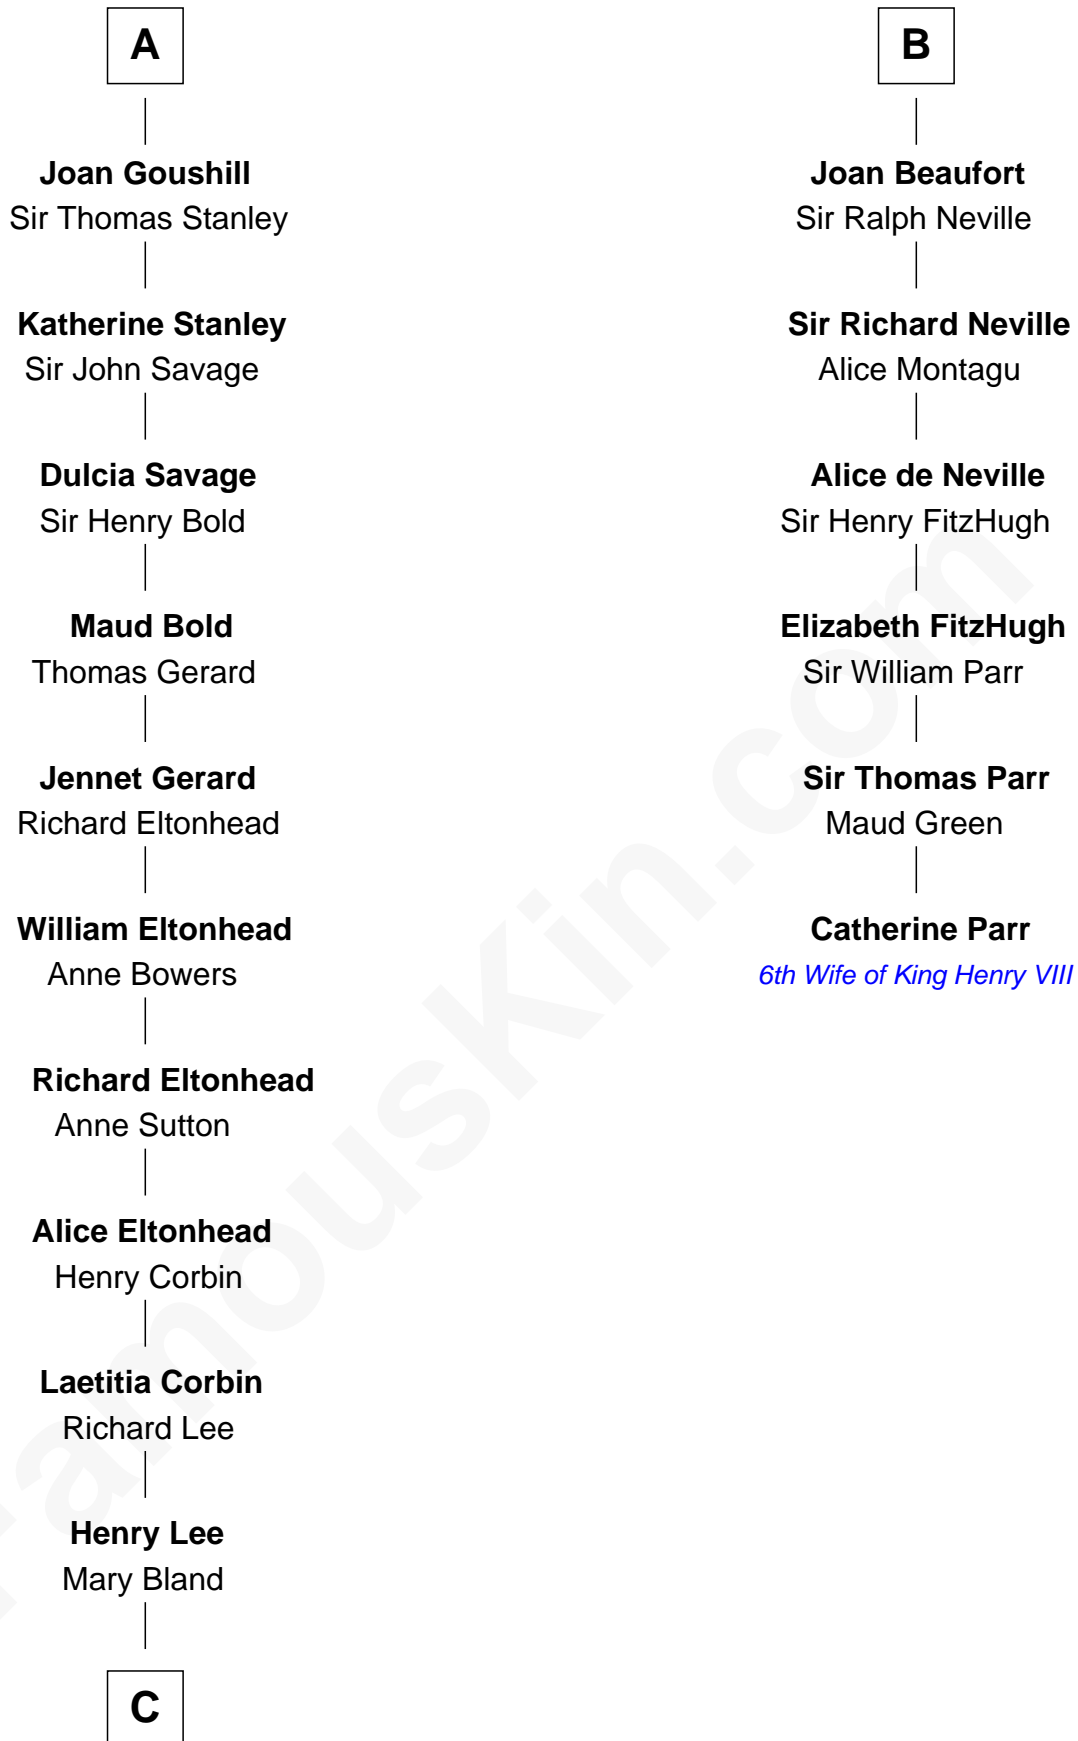

FamousKin.com

Relationship Chart of

Fitzhugh Lee

40th Governor of Virginia

12th cousin 8 times removed of

Catherine Parr

6th Wife of King Henry VIII

Henry I, Duke of Brabant

Isabella of France

Edward II, King of England

Edward III, King of England

Philippa of Hainault

John of Gaunt

Katherine Roet

B

C