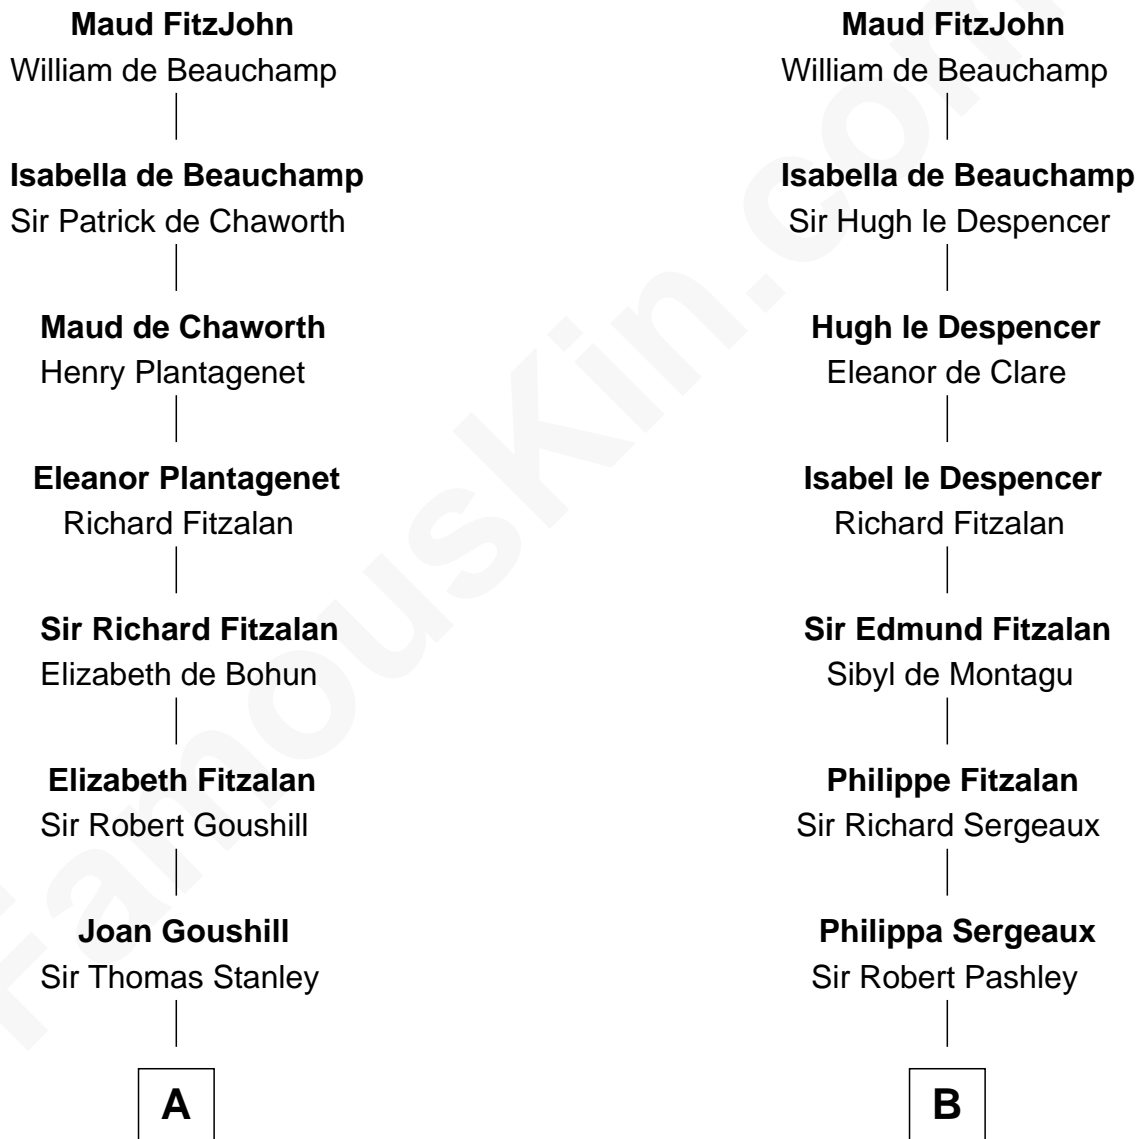

FamousKin.com

Relationship Chart of

Fitzhugh Lee

40th Governor of Virginia

19th cousin 2 times removed of

General James Longstreet
Confederate Army - U.S. Civil War

Sir John FitzGeoffrey

Isabel le Bigod

C

Maj. Gen. Henry Lee

Anne Hill Carter

Sydney Smith Lee

Anna Maria Mason

Fitzhugh Lee

40th Governor of Virginia

D