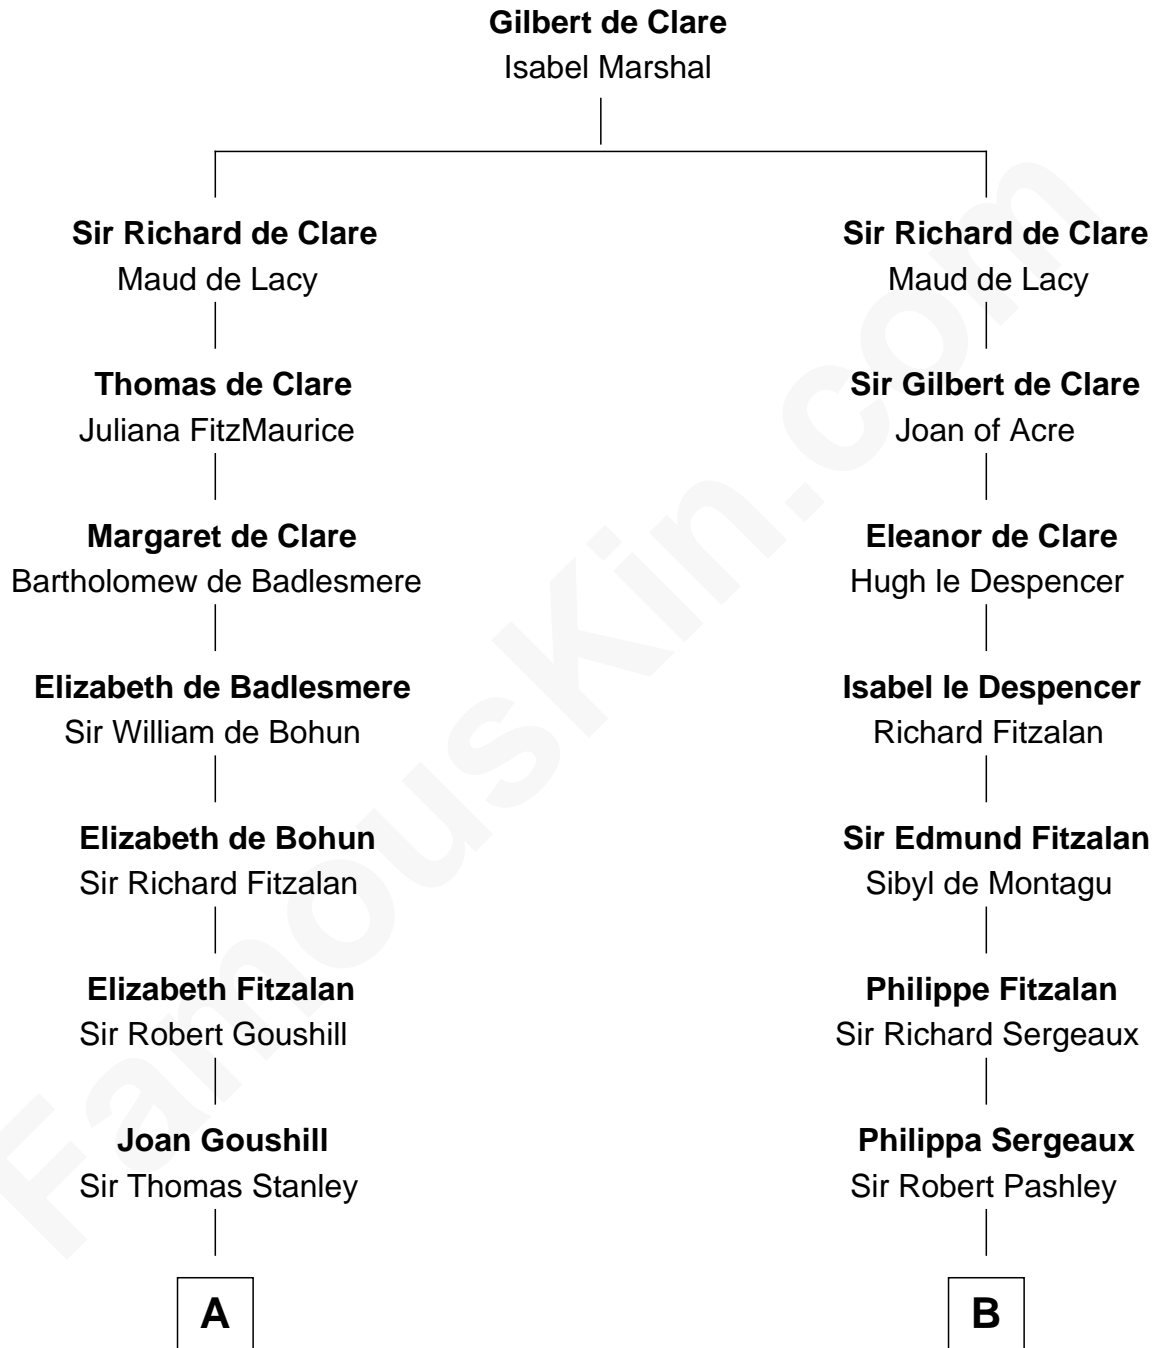

FamousKin.com

Relationship Chart of Fitzhugh Lee

40th Governor of Virginia

19th cousin 2 times removed of

General James Longstreet
Confederate Army - U.S. Civil War

C

Maj. Gen. Henry Lee

Anne Hill Carter

Sydney Smith Lee

Anna Maria Mason

Fitzhugh Lee

40th Governor of Virginia

D

Rev. John Coward

Alice Britton

Deliverance Coward