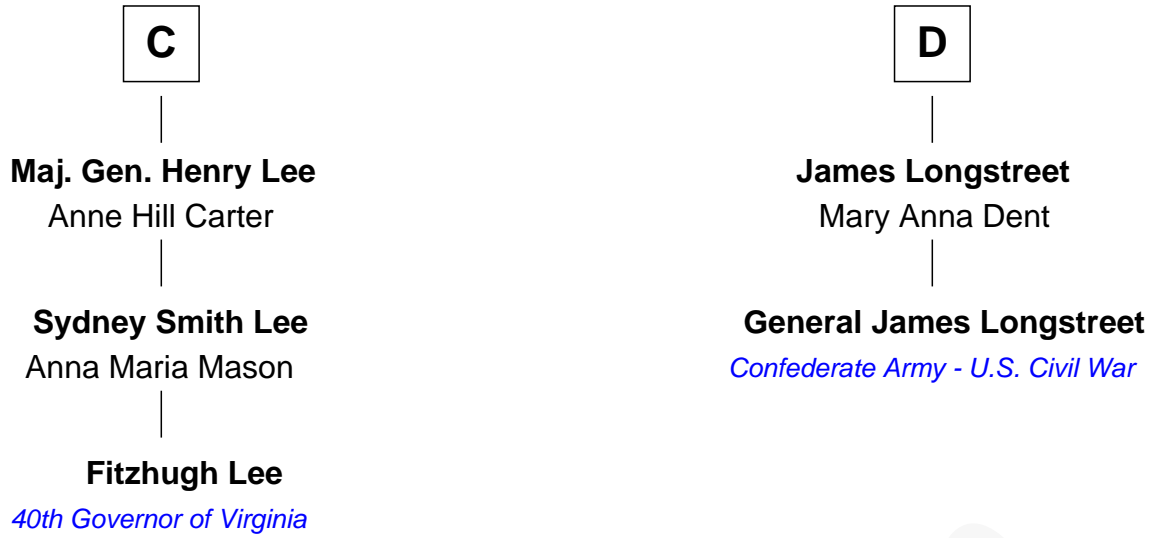

## Relationship Chart of

### Fitzhugh Lee

40th Governor of Virginia

18th cousin 1 time removed of

**General James Longstreet**  
Confederate Army - U.S. Civil War

FamousKin.com