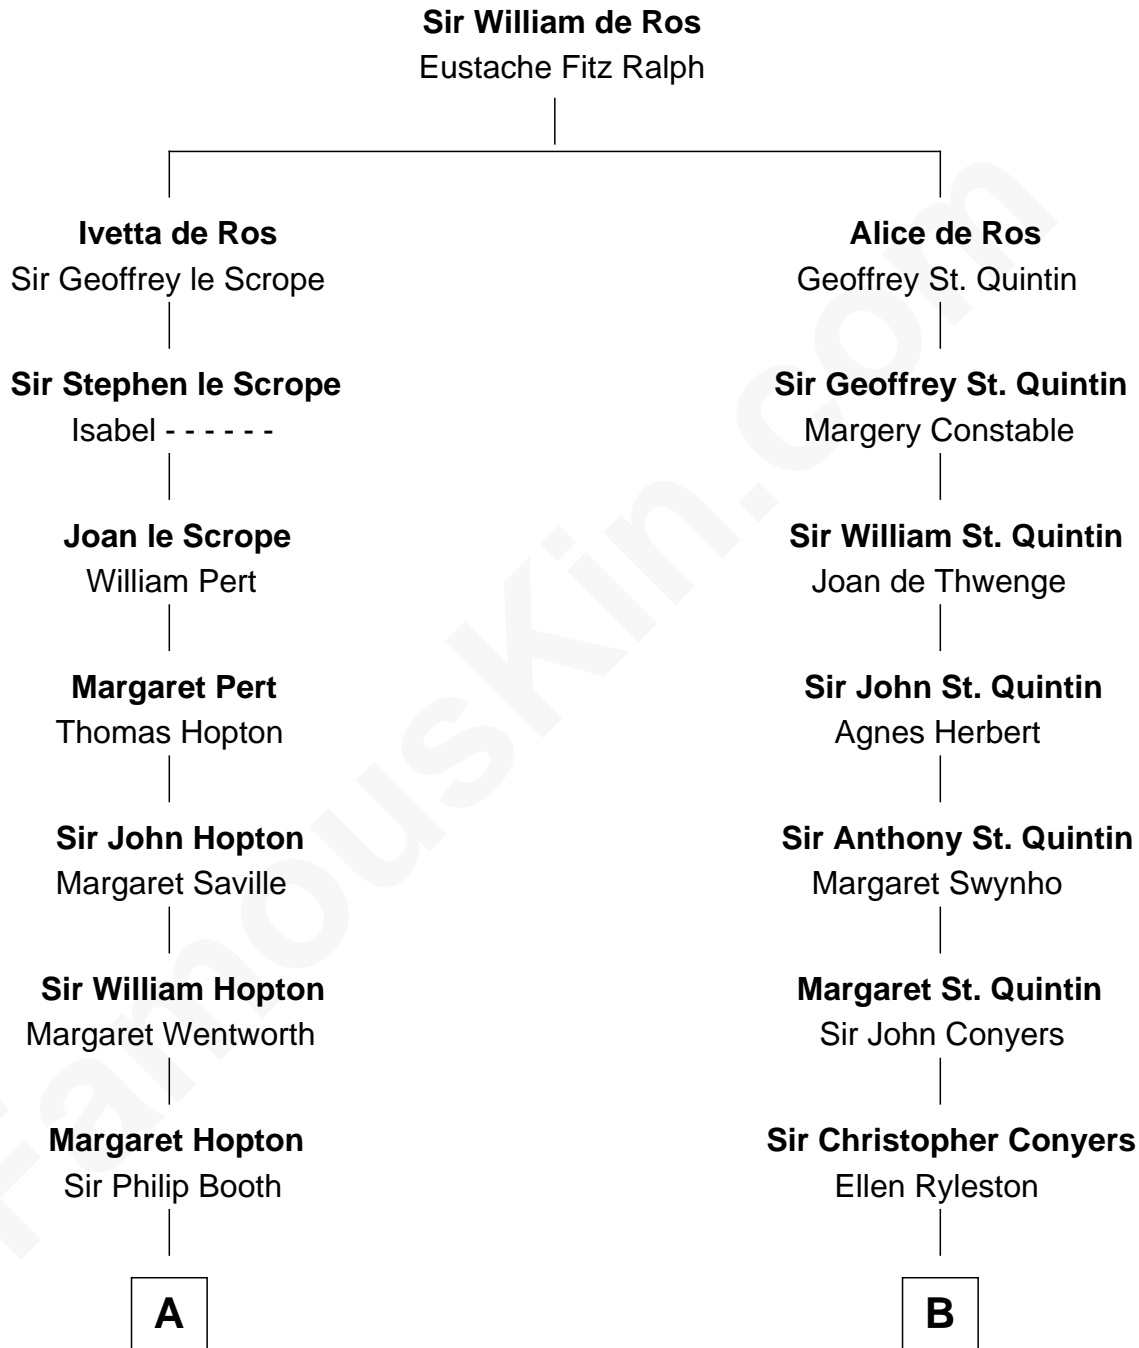

# FamousKin.com

## Relationship Chart of

### Fitzhugh Lee

40th Governor of Virginia

18th cousin 1 time removed of

**General James Longstreet**  
Confederate Army - U.S. Civil War

FamousKin.com