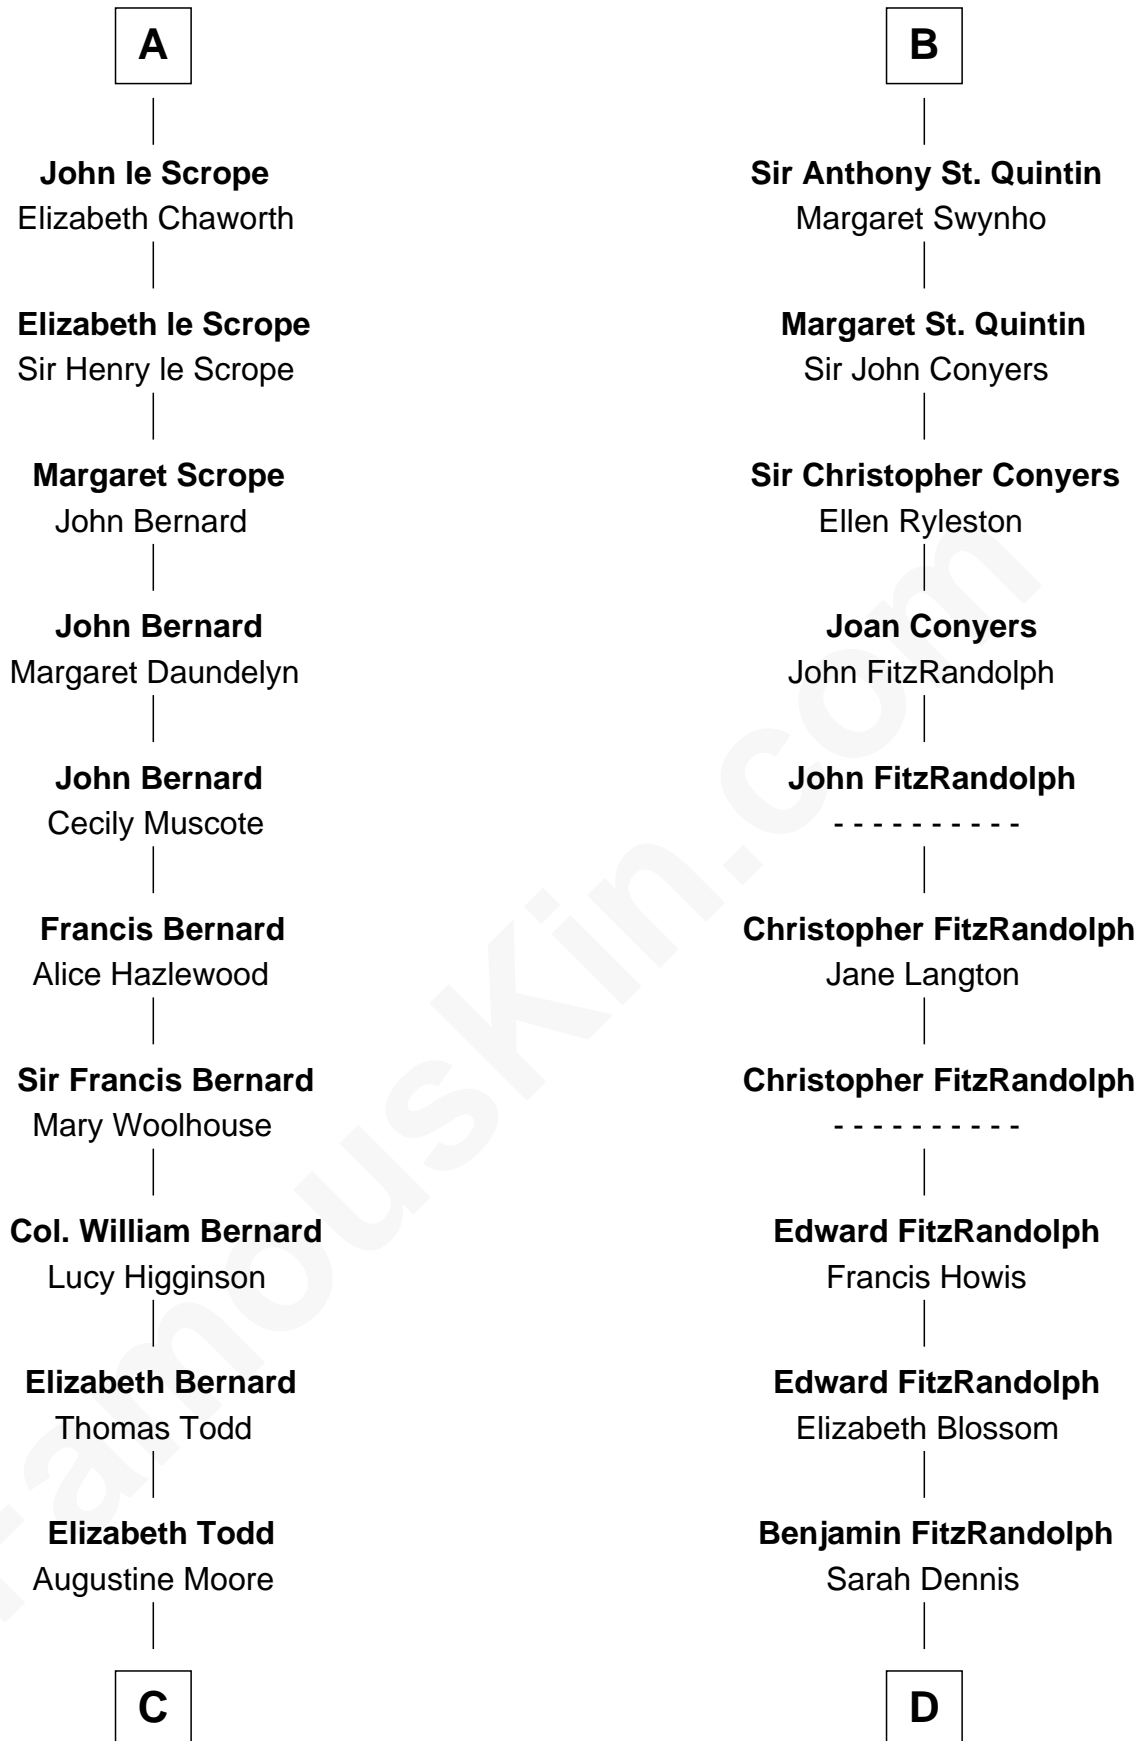

FamousKin.com

Relationship Chart of

Fitzhugh Lee

40th Governor of Virginia

21st cousin of

General James Longstreet
Confederate Army - U.S. Civil War

William I, King of Scotland

----- Avenal

C

Col. Bernard Moore
Anne Catherine Spotswood

Anne Butler Moore
Charles Carter

Anne Hill Carter
Maj. Gen. Henry Lee

Sydney Smith Lee
Anna Maria Mason

Fitzhugh Lee
40th Governor of Virginia

D

Isaac FitzRandolph
Rebecca Seabrook

James FitzRandolph
Deliverance Coward

Hannah FitzRandolph
William Longstreet

James Longstreet
Mary Anna Dent

General James Longstreet
Confederate Army - U.S. Civil War