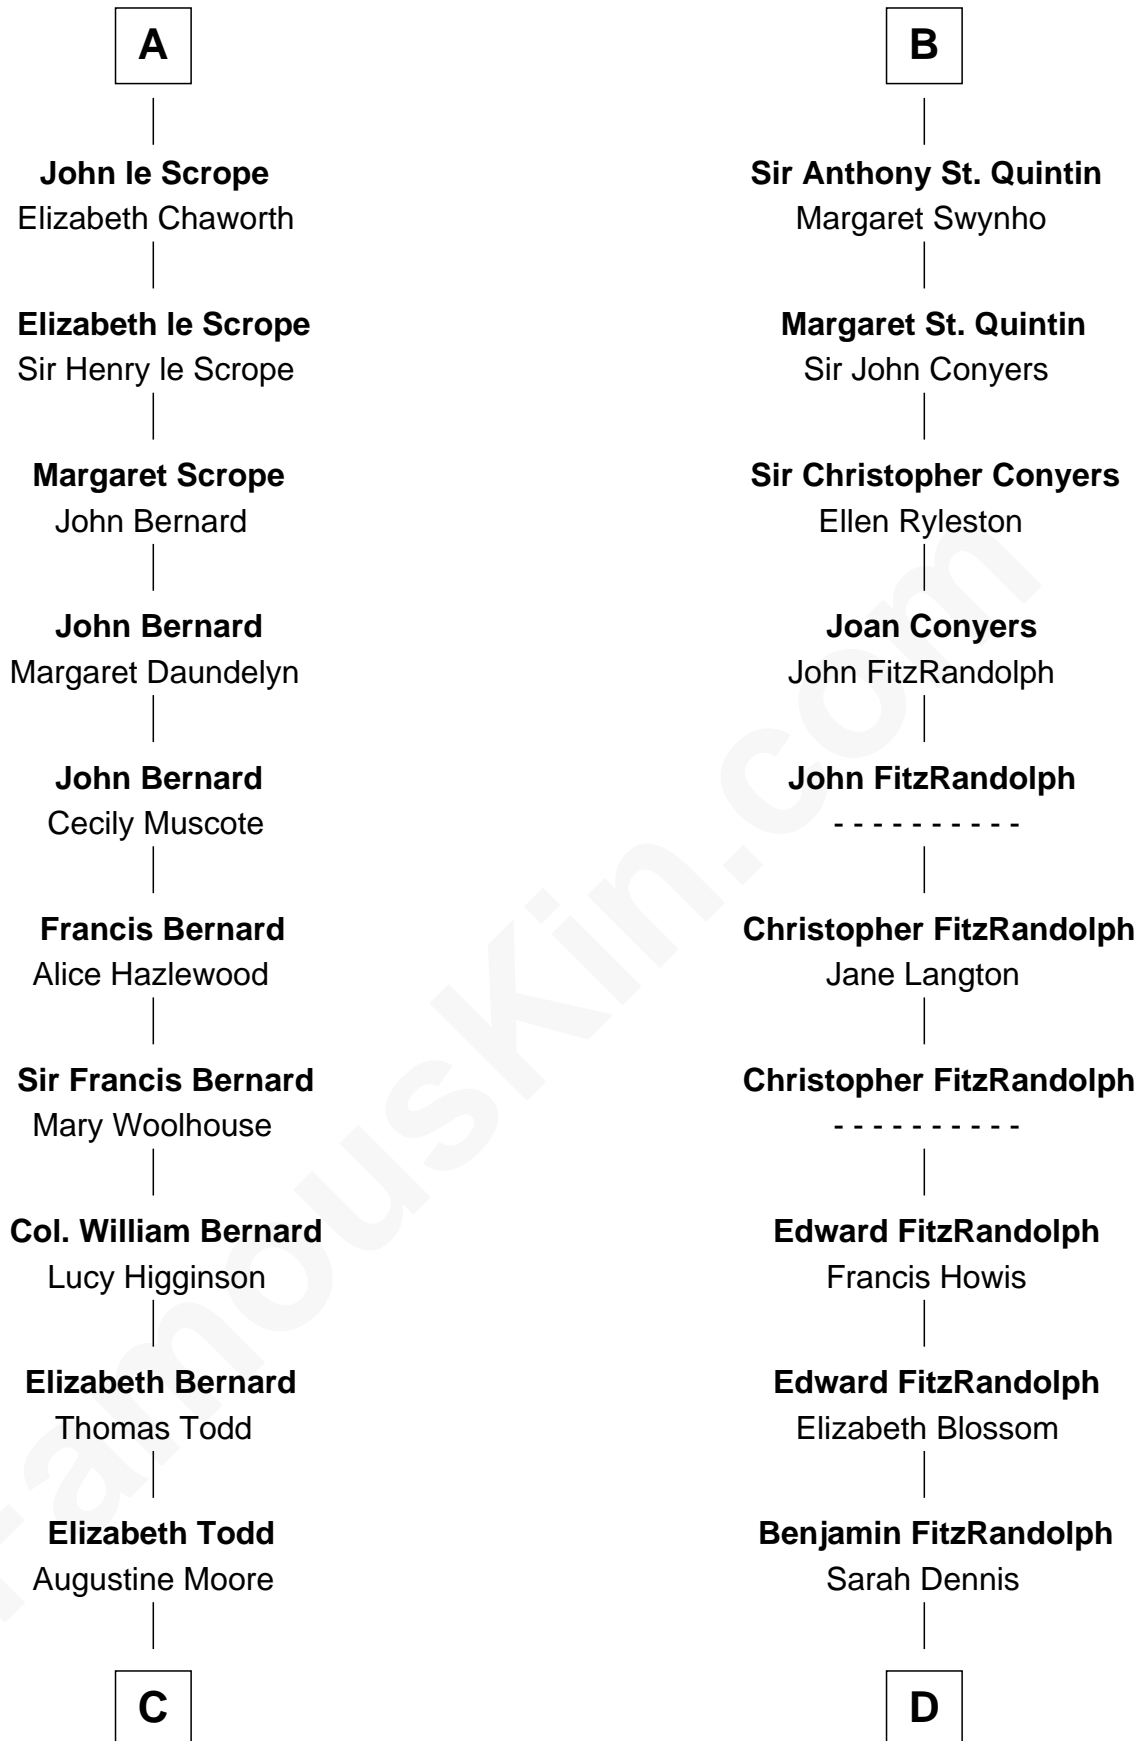

FamousKin.com

Relationship Chart of

Fitzhugh Lee

40th Governor of Virginia

21st cousin of

General James Longstreet
Confederate Army - U.S. Civil War

Everard Ros
Rose Trusbut

C

Col. Bernard Moore
Anne Catherine Spotswood

Anne Butler Moore
Charles Carter

Anne Hill Carter
Maj. Gen. Henry Lee

Sydney Smith Lee
Anna Maria Mason

Fitzhugh Lee
40th Governor of Virginia

D

Isaac FitzRandolph
Rebecca Seabrook

James FitzRandolph
Deliverance Coward

Hannah FitzRandolph
William Longstreet

James Longstreet
Mary Anna Dent

General James Longstreet
Confederate Army - U.S. Civil War