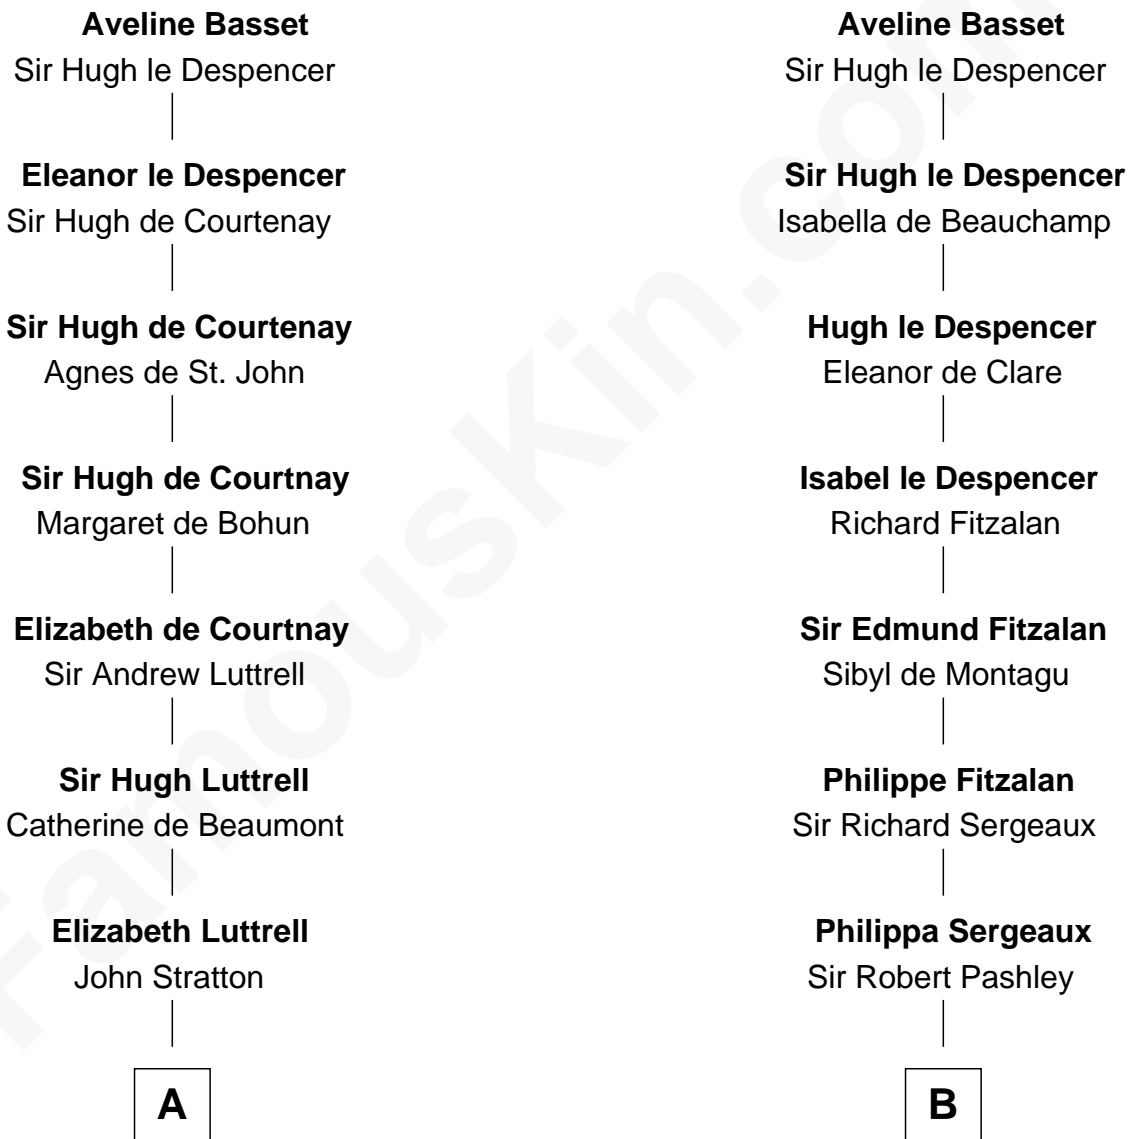

FamousKin.com

Relationship Chart of

Fitzhugh Lee

40th Governor of Virginia

19th cousin 2 times removed of

General James Longstreet
Confederate Army - U.S. Civil War

Sir Philip Basset

C

Anne Hill Carter
Maj. Gen. Henry Lee

Sydney Smith Lee
Anna Maria Mason

Fitzhugh Lee
40th Governor of Virginia

D

Rev. John Coward
Alice Britton

Deliverance Coward
James FitzRandolph

Hannah FitzRandolph
William Longstreet