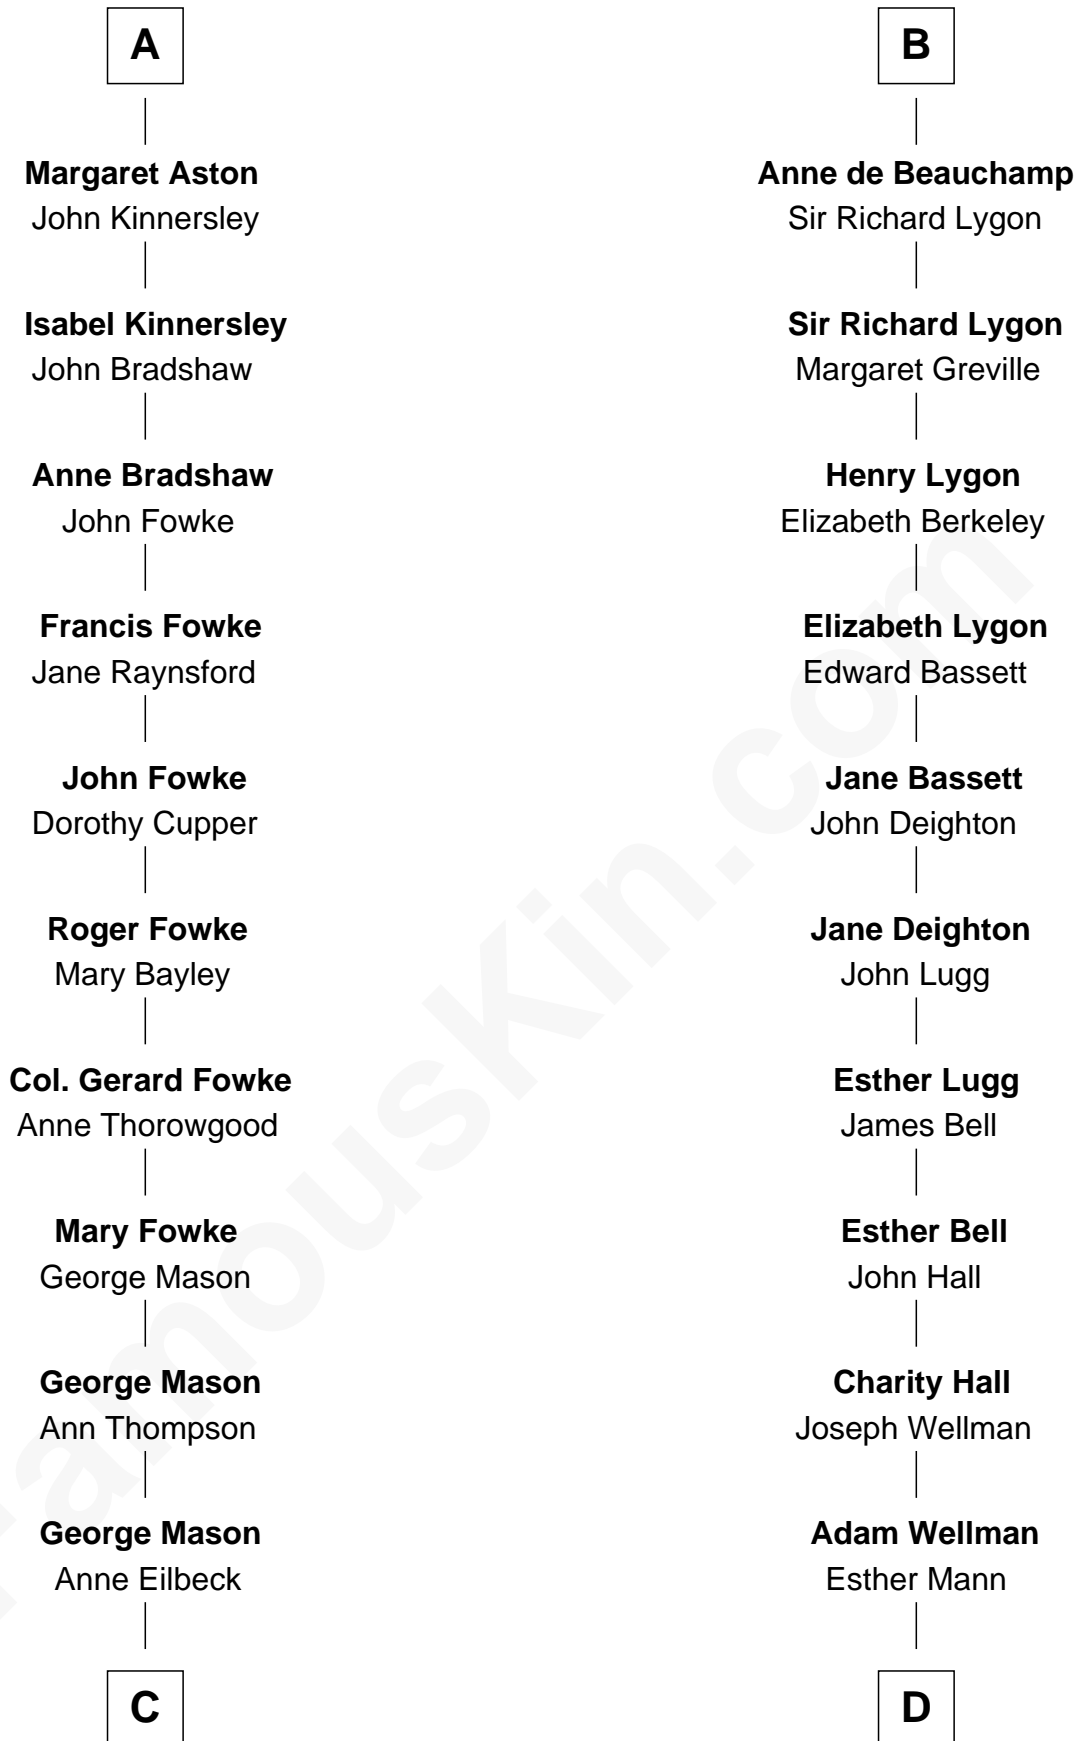

FamousKin.com

Relationship Chart of

Fitzhugh Lee

40th Governor of Virginia

19th cousin 1 time removed of

Jack London

Author of "The Call of the Wild"

C

Gen. John Mason
Anne Maria Murray

Anna Maria Mason
Sydney Smith Lee

Fitzhugh Lee
40th Governor of Virginia

D

Joel Wellman
Betsey Baker

Marshall Daniel Wellman
Eleanor Garrett Jones

Flora Wellman
William Henry Chaney