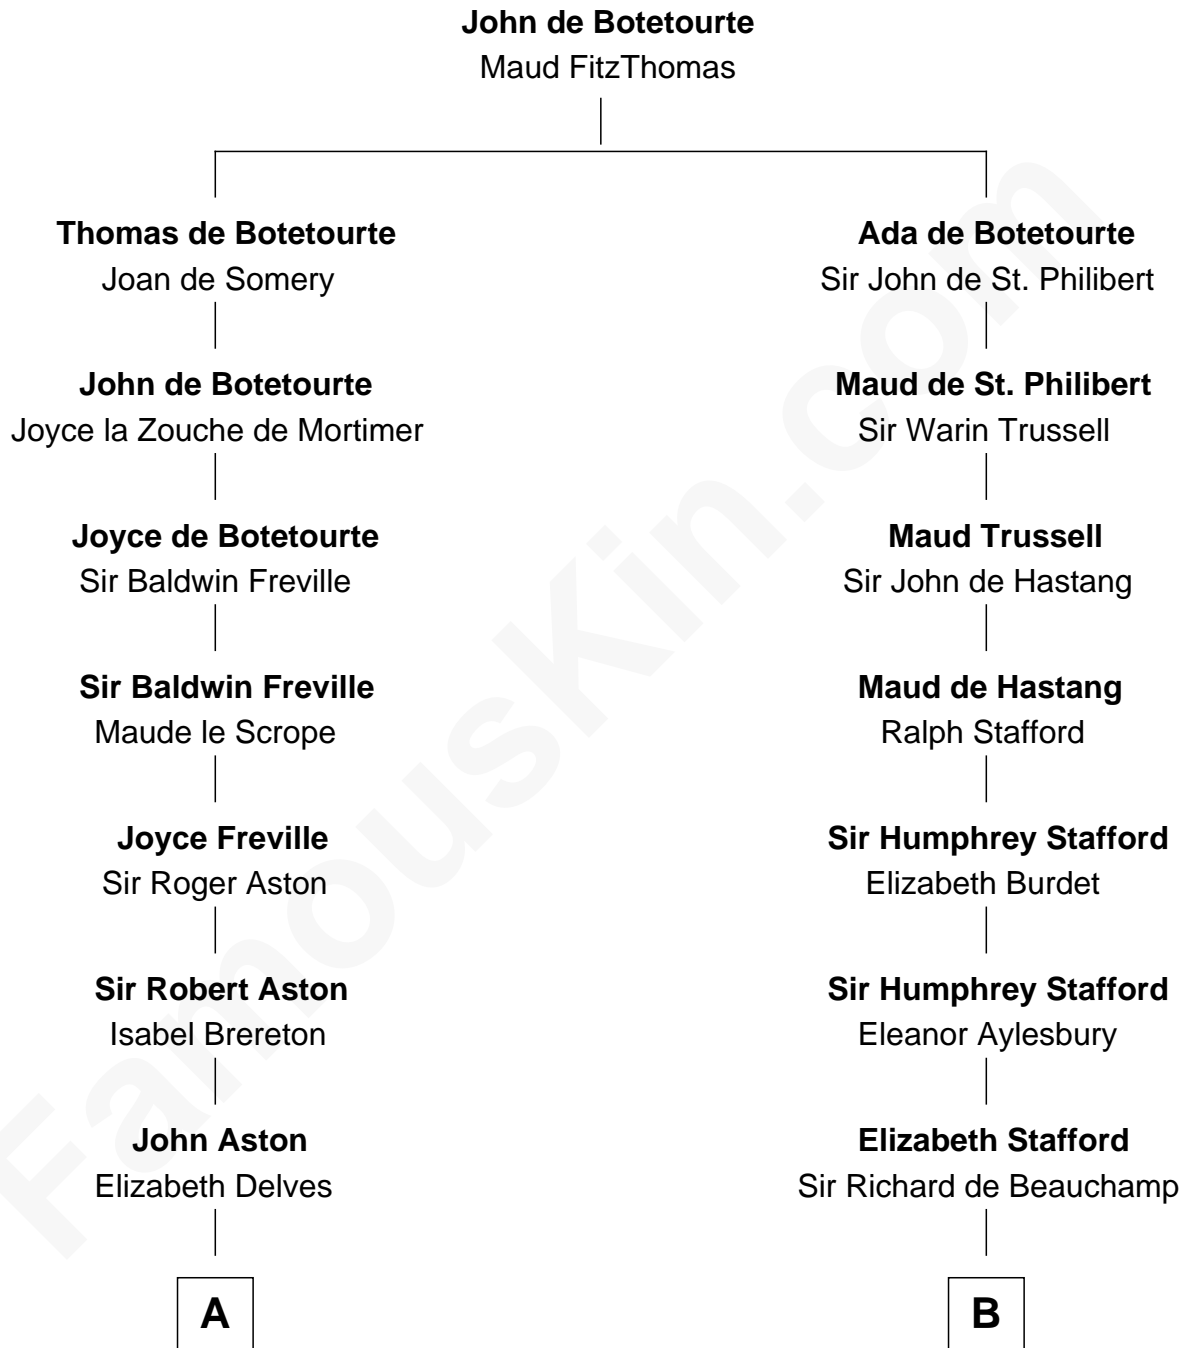

FamousKin.com

Relationship Chart of

Fitzhugh Lee

40th Governor of Virginia

19th cousin 1 time removed of

Jack London

Author of "The Call of the Wild"

C

Gen. John Mason
Anne Maria Murray

Anna Maria Mason
Sydney Smith Lee

Fitzhugh Lee
40th Governor of Virginia

D

Joel Wellman
Betsey Baker

Marshall Daniel Wellman
Eleanor Garrett Jones

Flora Wellman
William Henry Chaney