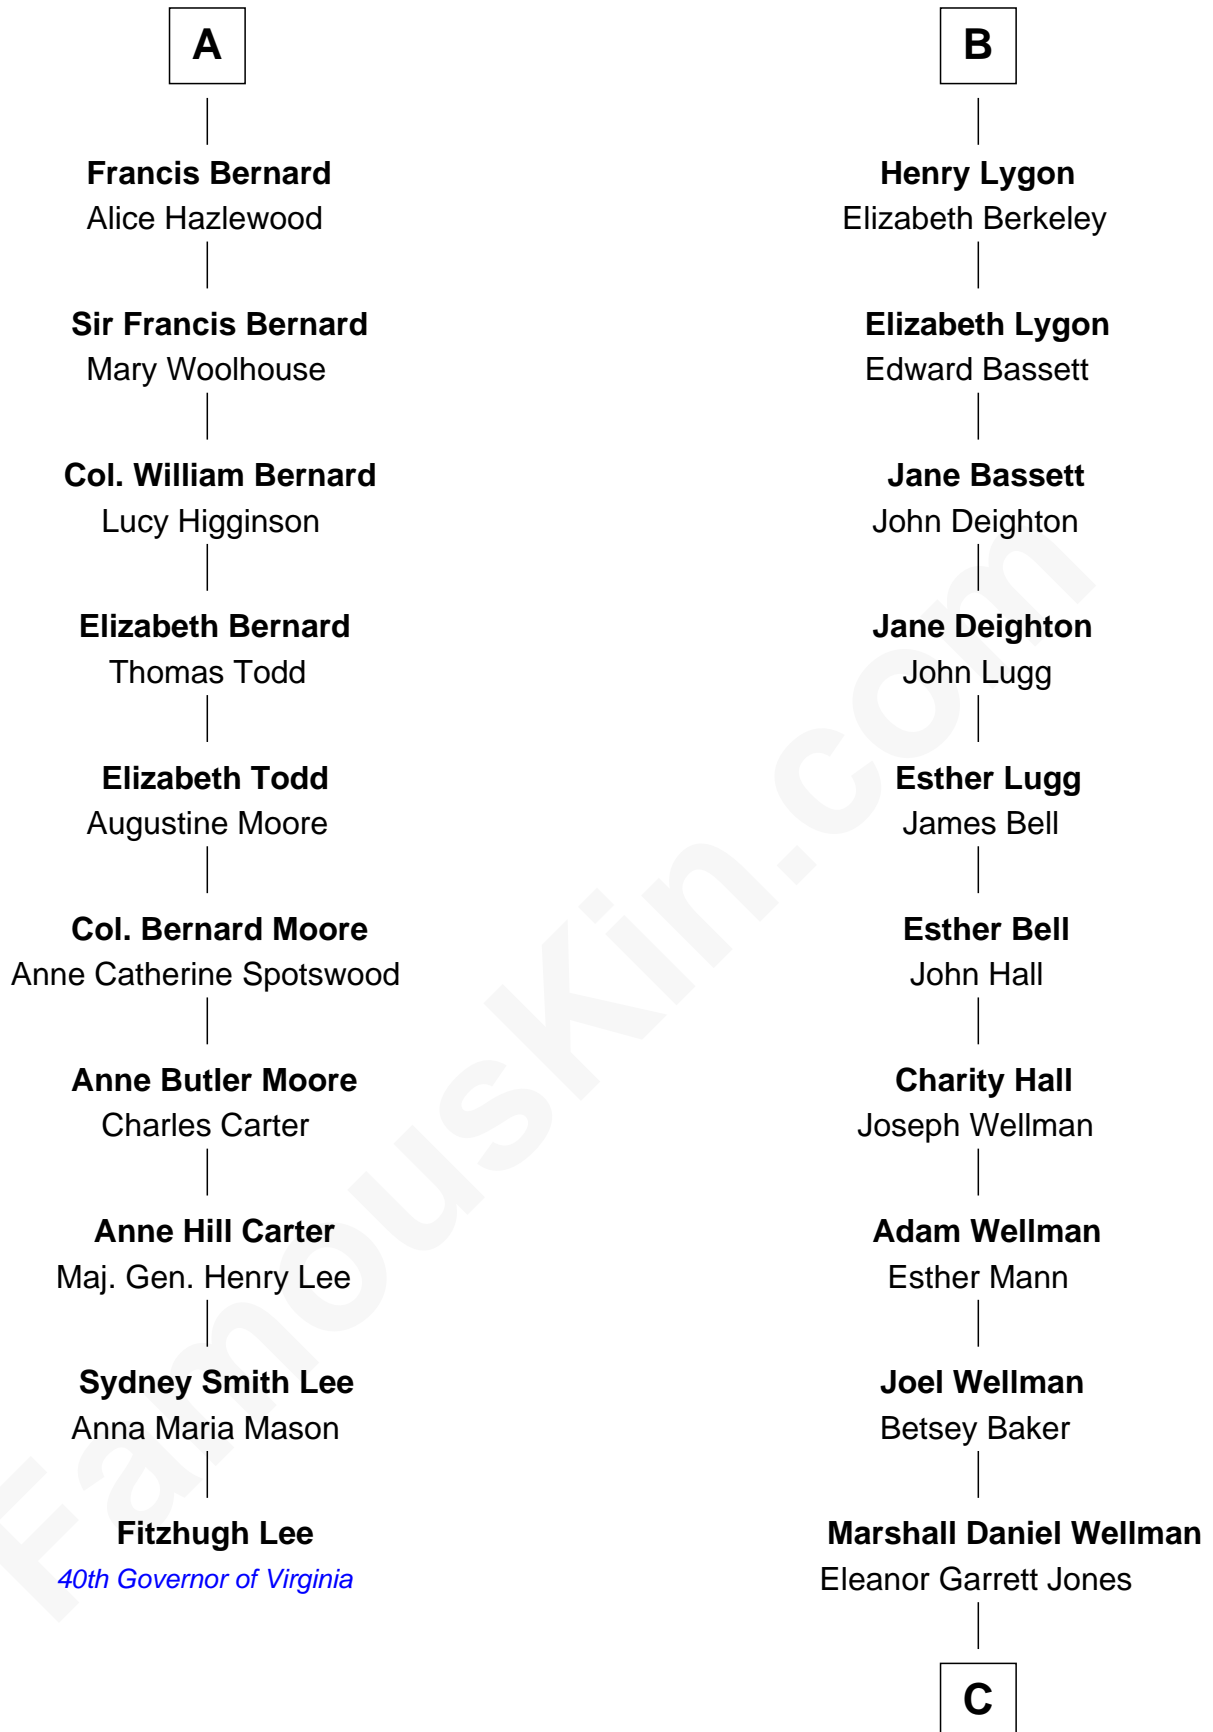

### Fitzhugh Lee

40th Governor of Virginia

16th cousin 2 times removed of

**Jack London**

Author of "The Call of the Wild"

**Margaret de Audley**

Ralph de Stafford

**Sir Hugh de Stafford**  
Philippa de Beauchamp

**Margaret de Stafford**  
Sir Ralph Neville

**Margaret de Neville**  
Sir Richard Scrope

**Sir Henry le Scrope**  
Elizabeth le Scrope

**Margaret Scrope**  
John Bernard

**John Bernard**  
Margaret Daundelyn

**John Bernard**  
Cecily Muscote

**A**

**Elizabeth de Stafford**  
John de Ferrers

**Robert de Ferrers**  
Margaret Despencer

**Sir Edmund Ferrers**  
Ellen Roche

**Margaret Ferrers**  
John de Beauchamp

**Sir Richard de Beauchamp**  
Elizabeth Stafford

**Anne de Beauchamp**  
Sir Richard Lygon

**Sir Richard Lygon**  
Margaret Greville

**B**

**C**

**Flora Wellman**  
William Henry Chaney

**Jack London**  
*Author of "The Call of the Wild"*

FamousKin.com