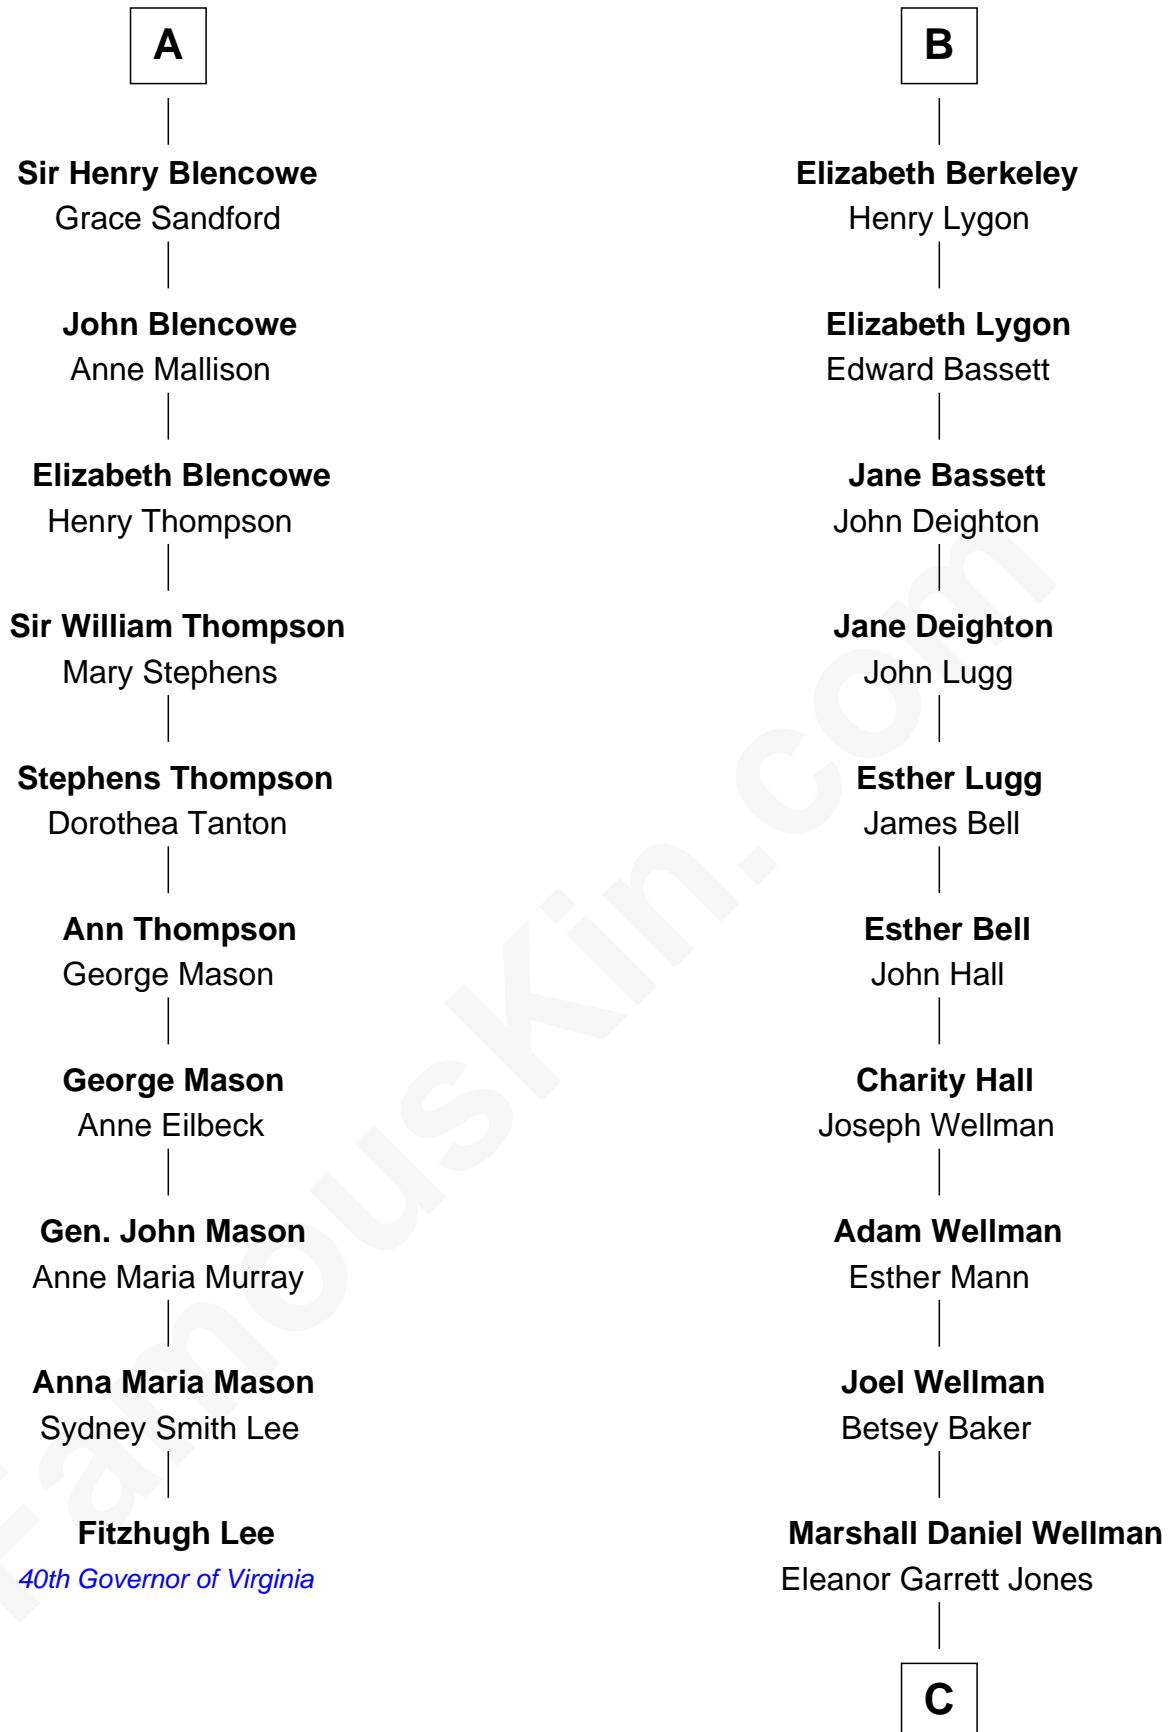

FamousKin.com Relationship Chart of

Fitzhugh Lee

40th Governor of Virginia

16th cousin 2 times removed of

Jack London

Author of "The Call of the Wild"

Sir Maurice de Berkeley

Eve la Zouche

Margaret - - - - -

Thomas Berkeley

Catherine Botetourte

Maurice Berkeley

Johanna Denham

Maurice Berkeley

Ellen Montfort

Sir William Berkeley

Anne Stafford

Richard Berkeley

Elizabeth Conningsby

Sir John Berkeley

Isabel Dennis

B

C

Flora Wellman
William Henry Chaney