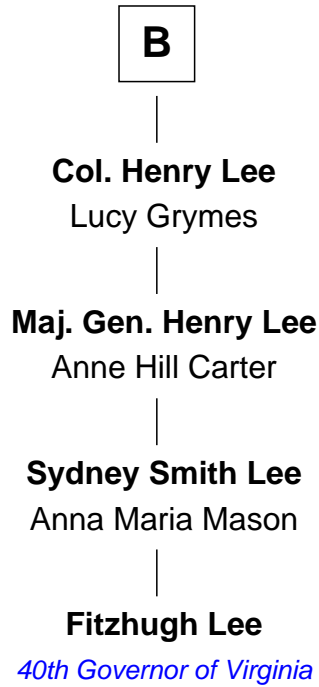

# FamousKin.com Relationship Chart of

**Fitzhugh Lee**

*40th Governor of Virginia*

**19th Great-grandson of**

**Hugh le Bigod**

*Magna Carta Surety*

**Hugh le Bigod**

Maud Marshal

**Eleanor Plantagenet**

Richard Fitzalan

**Sir Richard Fitzalan**

Elizabeth de Bohun

**Elizabeth Fitzalan**

Sir Robert Goushill

**A**

**A**

—  
**Joan Goushill**  
Sir Thomas Stanley

—  
**Katherine Stanley**  
Sir John Savage

—  
**Dulcia Savage**  
Sir Henry Bold

—  
**Maud Bold**  
Thomas Gerard

—  
**Jennet Gerard**  
Richard Eltonhead

—  
**William Eltonhead**  
Anne Bowers

—  
**Richard Eltonhead**  
Anne Sutton

—  
**Alice Eltonhead**  
Henry Corbin

—  
**Laetitia Corbin**  
Richard Lee

—  
**Henry Lee**  
Mary Bland

**B**

FamousKin.com