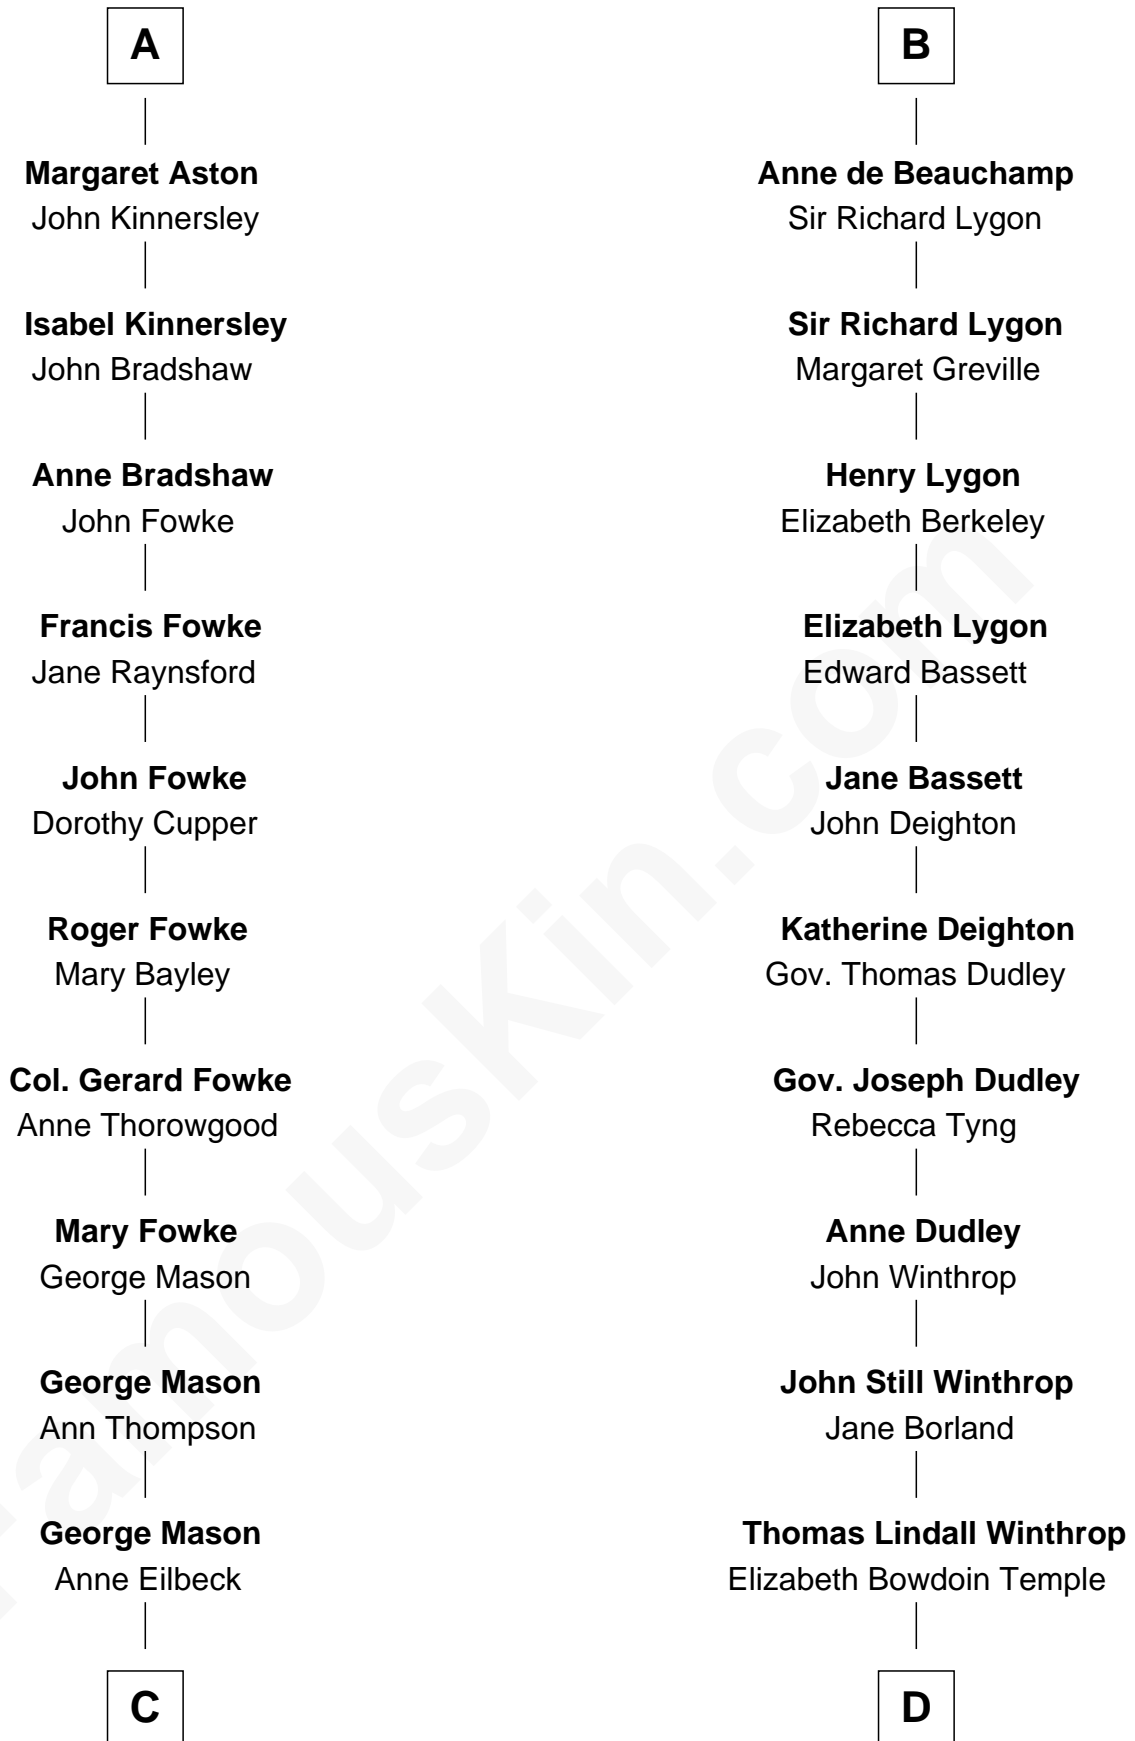

FamousKin.com

Relationship Chart of

Fitzhugh Lee

40th Governor of Virginia

19th cousin 2 times removed of

John Kerry

68th U.S. Secretary of State

C

Gen. John Mason
Anne Maria Murray

Anna Maria Mason
Sydney Smith Lee

Fitzhugh Lee
40th Governor of Virginia

D

Robert Charles Winthrop
Elizabeth Cabot Blanchard

Robert Charles Winthrop
Elizabeth Mason

Margaret Tyndal Winthrop
James Grant Forbes

Rosemary Isabel Forbes
Richard John Kerry

John Kerry
68th U.S. Secretary of State

FamousKin.com