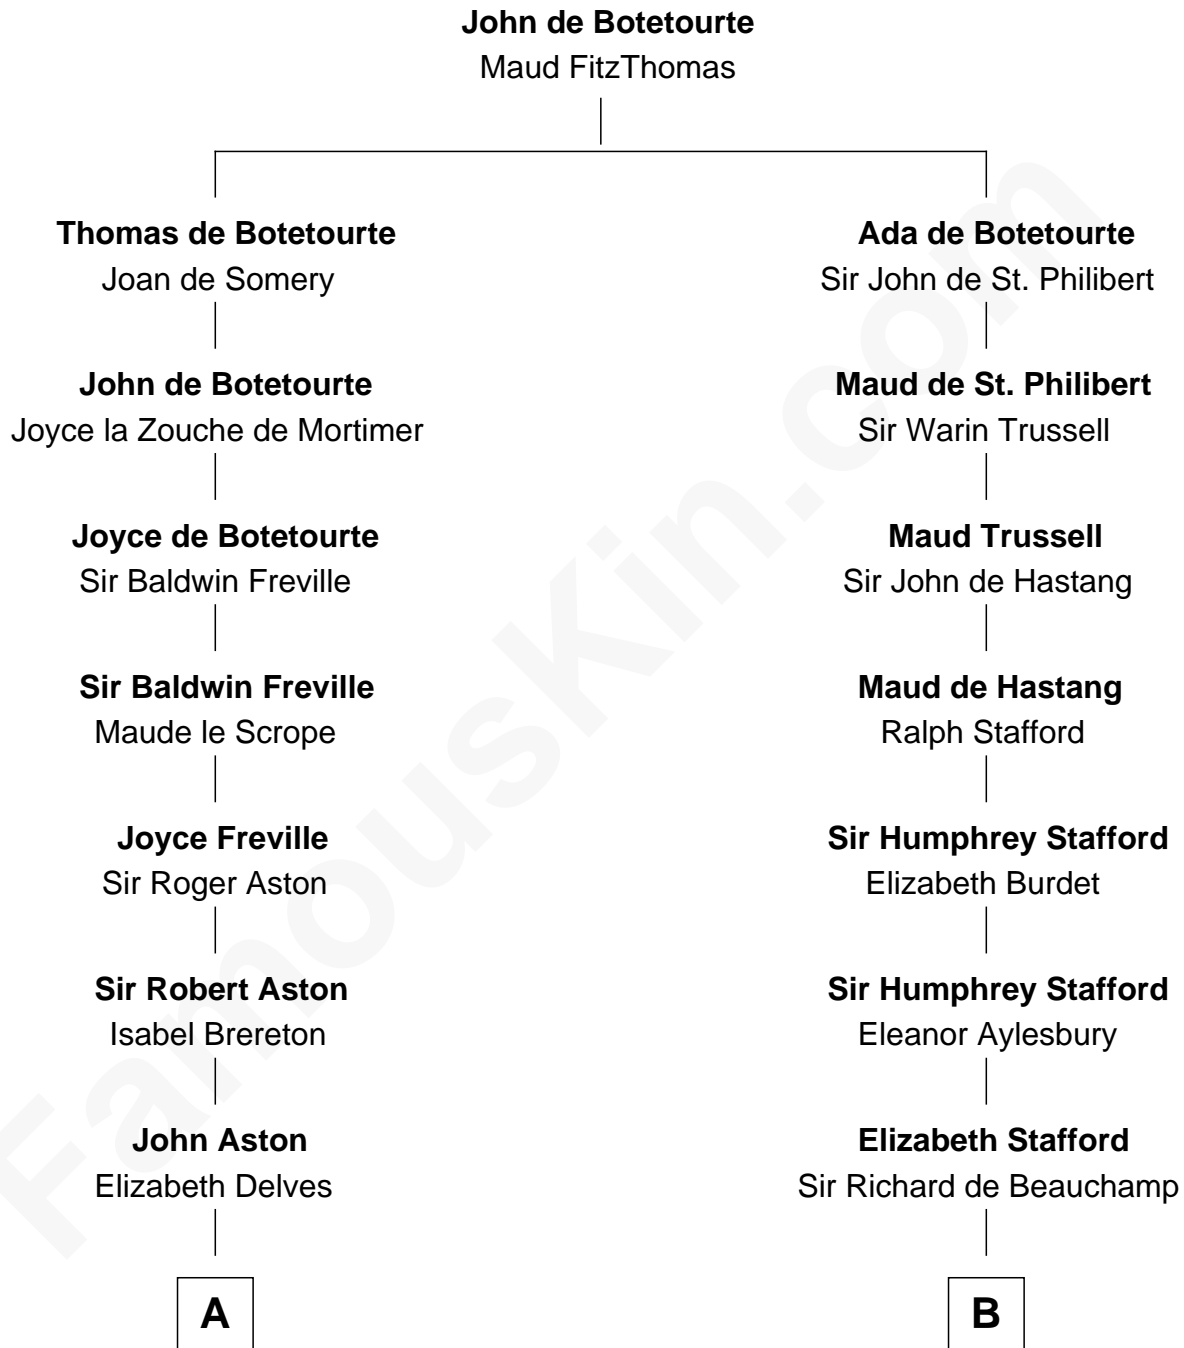

FamousKin.com

Relationship Chart of

Fitzhugh Lee

40th Governor of Virginia

19th cousin 2 times removed of

John Kerry

68th U.S. Secretary of State

C

Gen. John Mason
Anne Maria Murray

Anna Maria Mason
Sydney Smith Lee

Fitzhugh Lee
40th Governor of Virginia

D

Robert Charles Winthrop
Elizabeth Cabot Blanchard

Robert Charles Winthrop
Elizabeth Mason

Margaret Tyndal Winthrop
James Grant Forbes

Rosemary Isabel Forbes
Richard John Kerry

John Kerry
68th U.S. Secretary of State

FamousKin.com