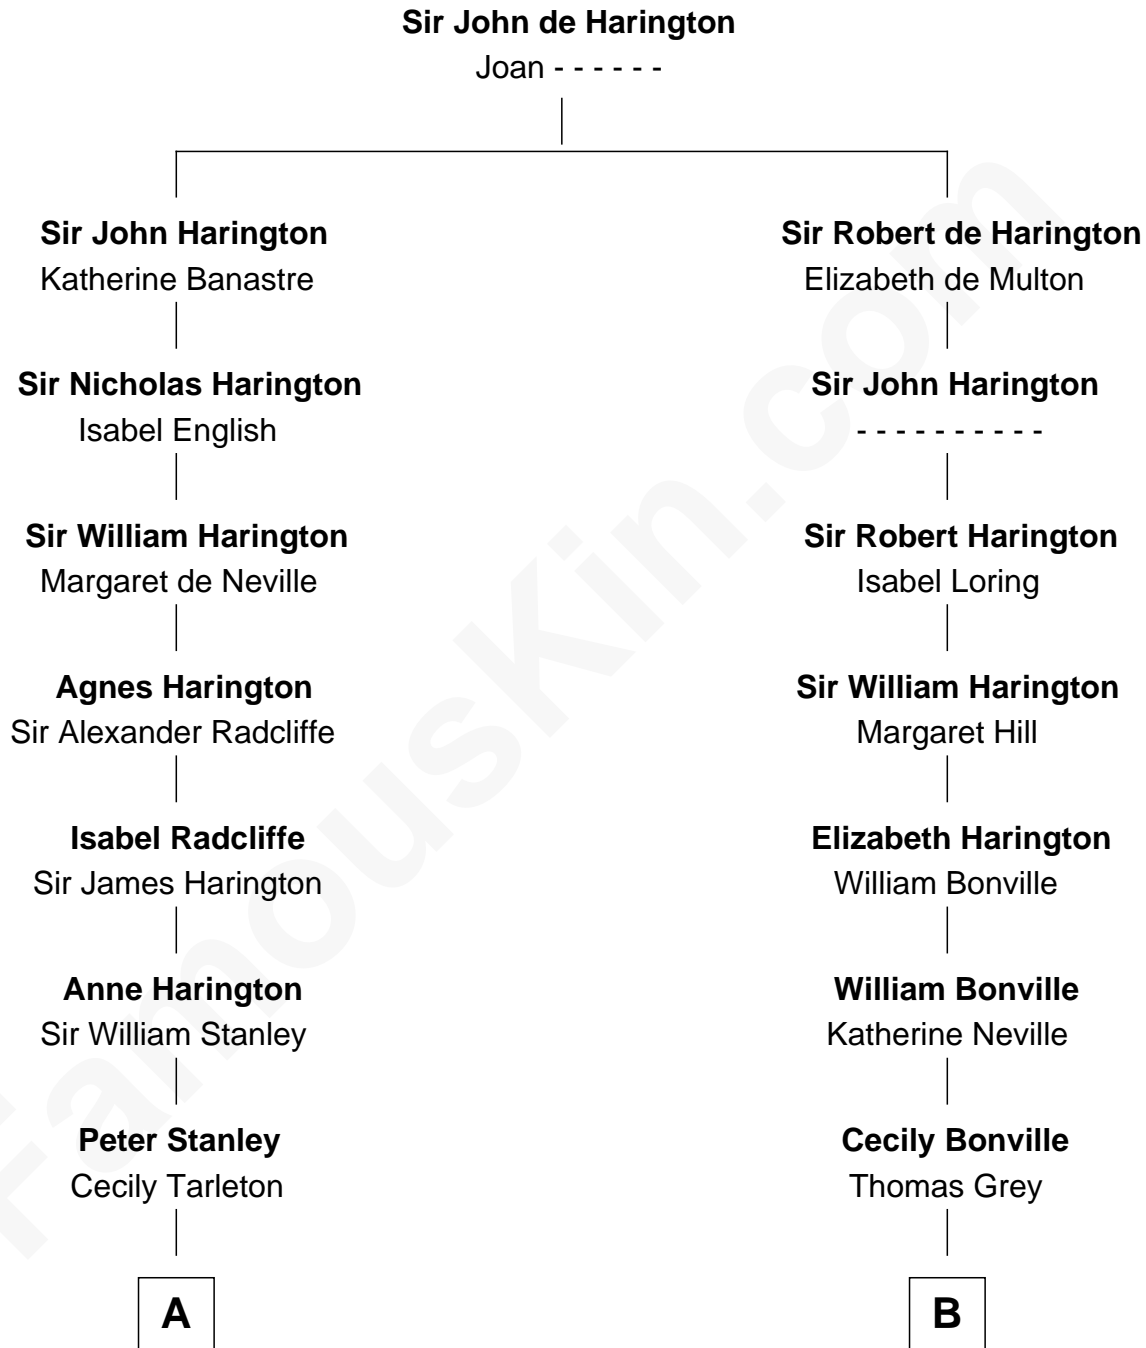

FamousKin.com

Relationship Chart of

Fitzhugh Lee

40th Governor of Virginia

15th cousin 4 times removed of

John Kerry

68th U.S. Secretary of State

C

—
Margaret Tyndal Winthrop

James Grant Forbes

—
Rosemary Isabel Forbes

Richard John Kerry

—
John Kerry

68th U.S. Secretary of State

FamousKin.com