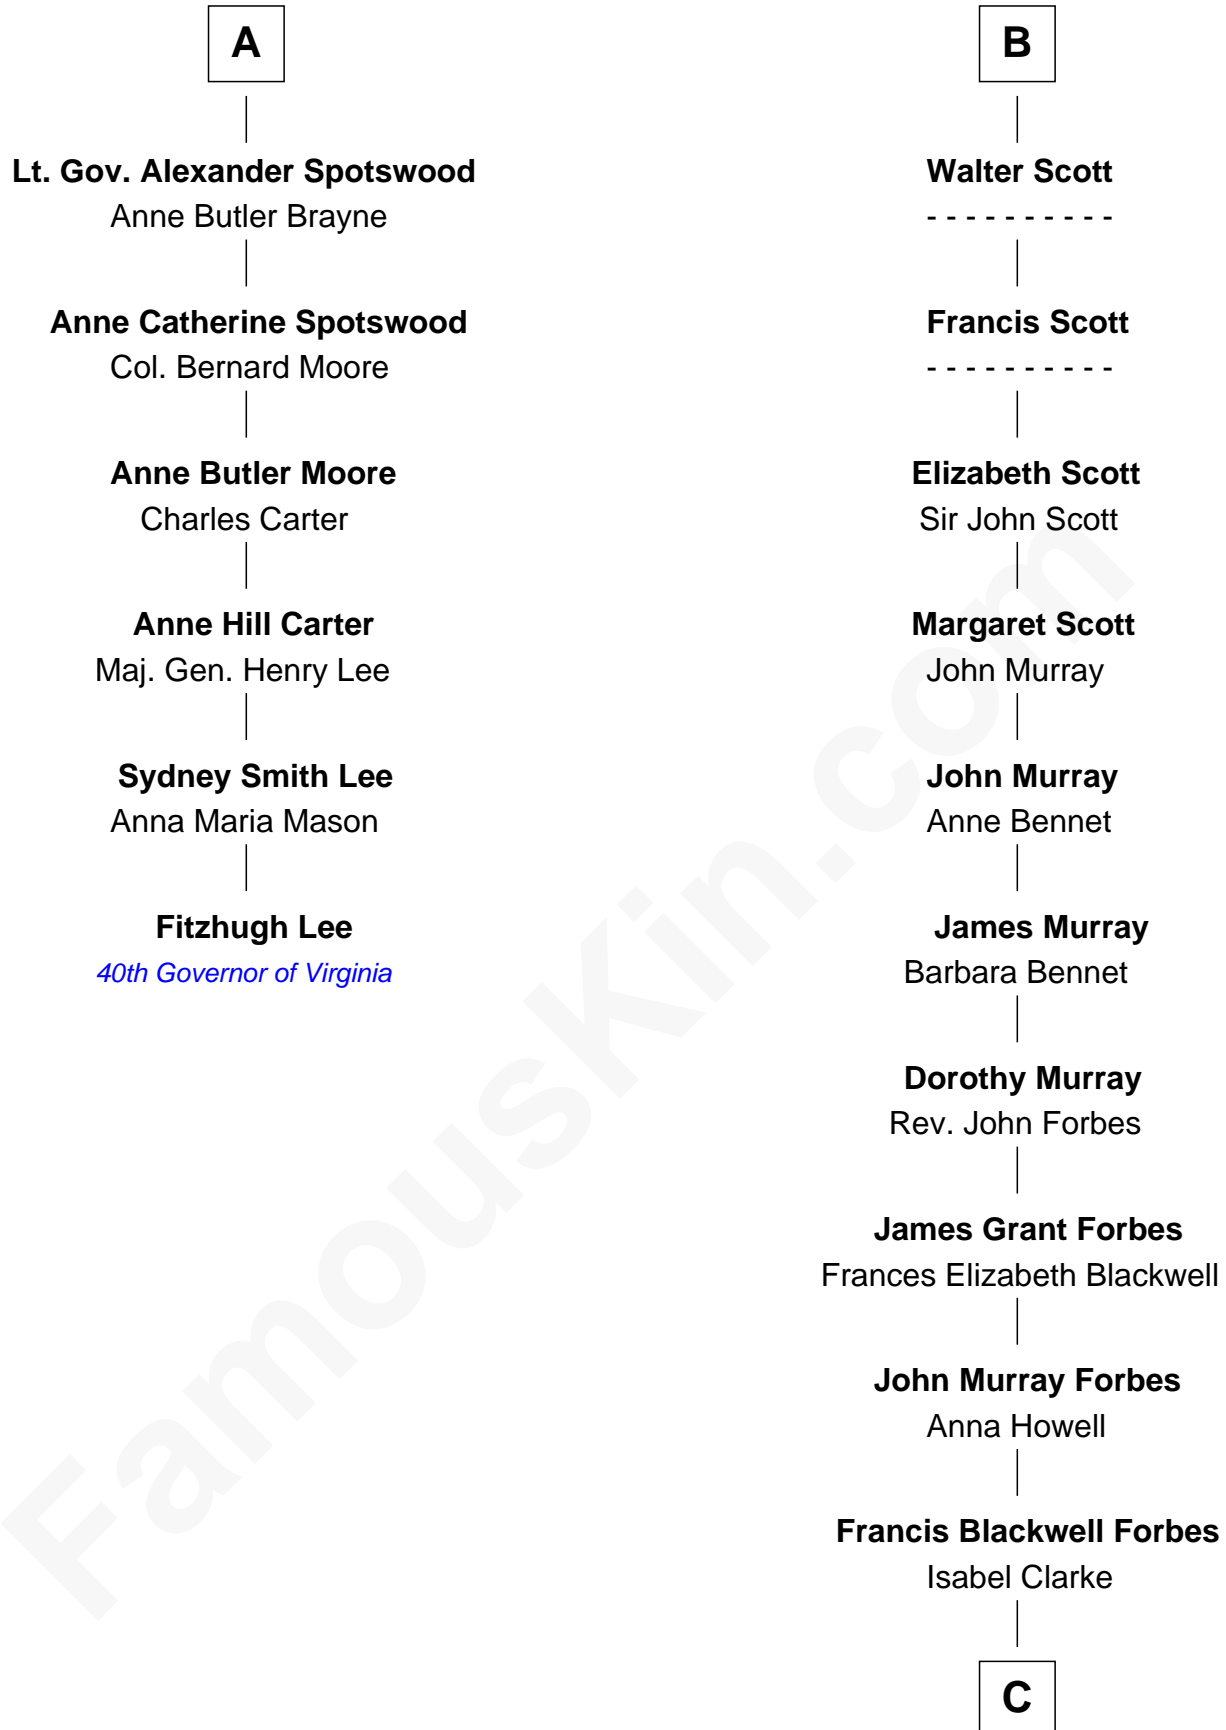

## Relationship Chart of

### Fitzhugh Lee

40th Governor of Virginia

12th cousin 7 times removed of

**John Kerry**

68th U.S. Secretary of State

**C**

**James Grant Forbes**  
Margaret Tyndal Winthrop

**Rosemary Isabel Forbes**  
Richard John Kerry

**John Kerry**  
*68th U.S. Secretary of State*

FamousKin.com