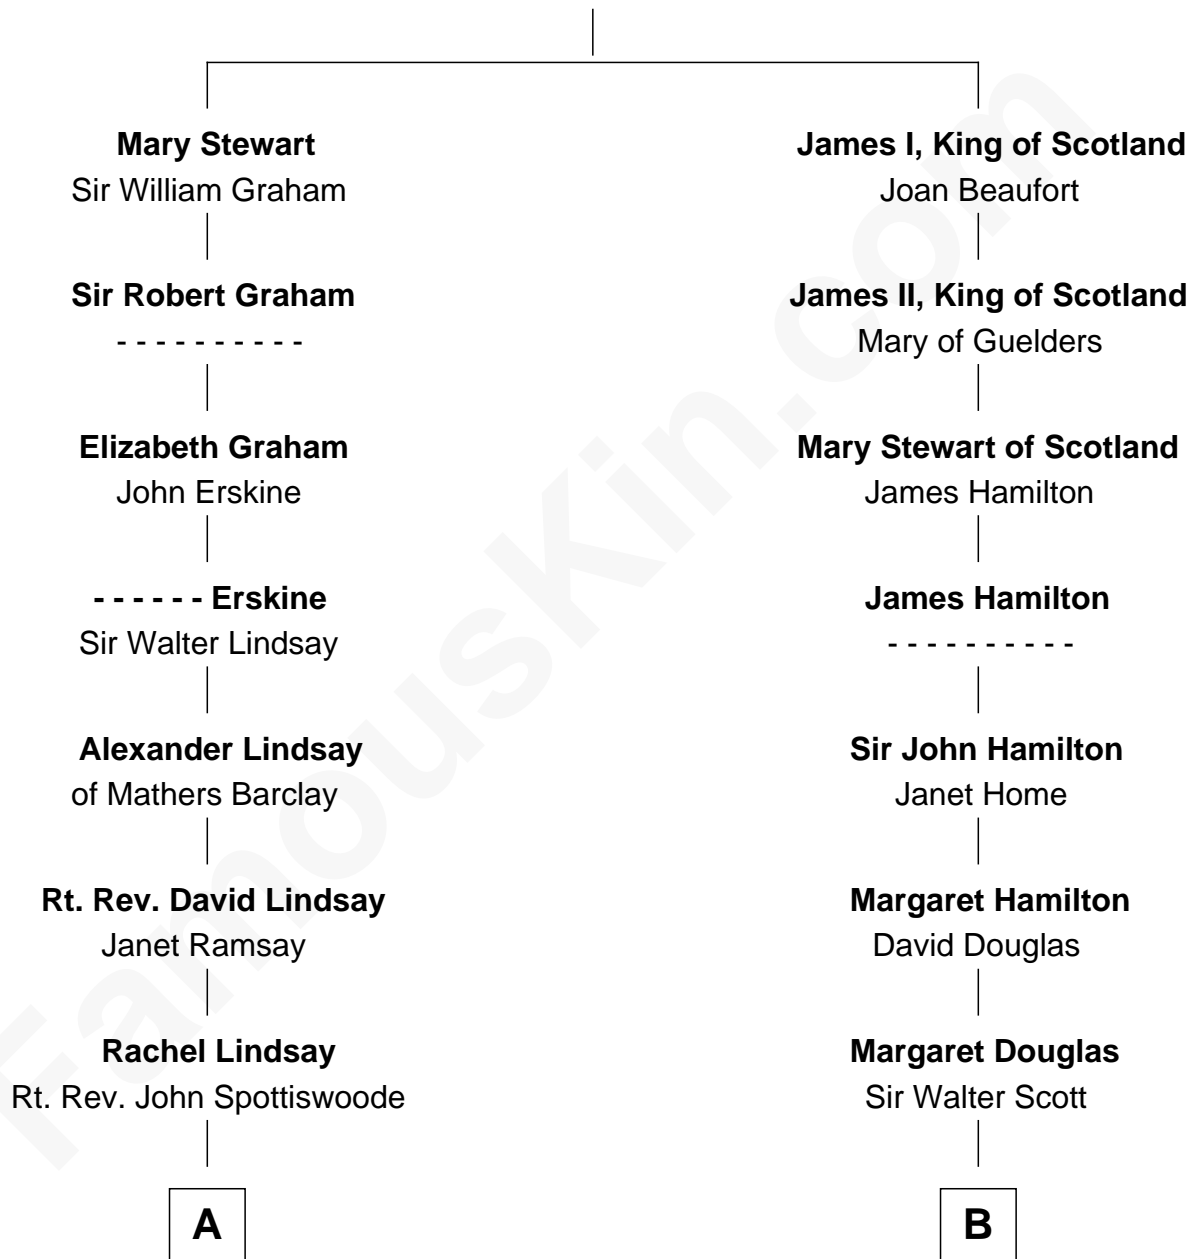

FamousKin.com

Relationship Chart of

Fitzhugh Lee

40th Governor of Virginia

14th cousin 6 times removed of

John Kerry

68th U.S. Secretary of State

Robert III, King of Scotland

Anabella Drummond

C

Francis Blackwell Forbes

Isabel Clarke

James Grant Forbes

Margaret Tyndal Winthrop

Rosemary Isabel Forbes

Richard John Kerry