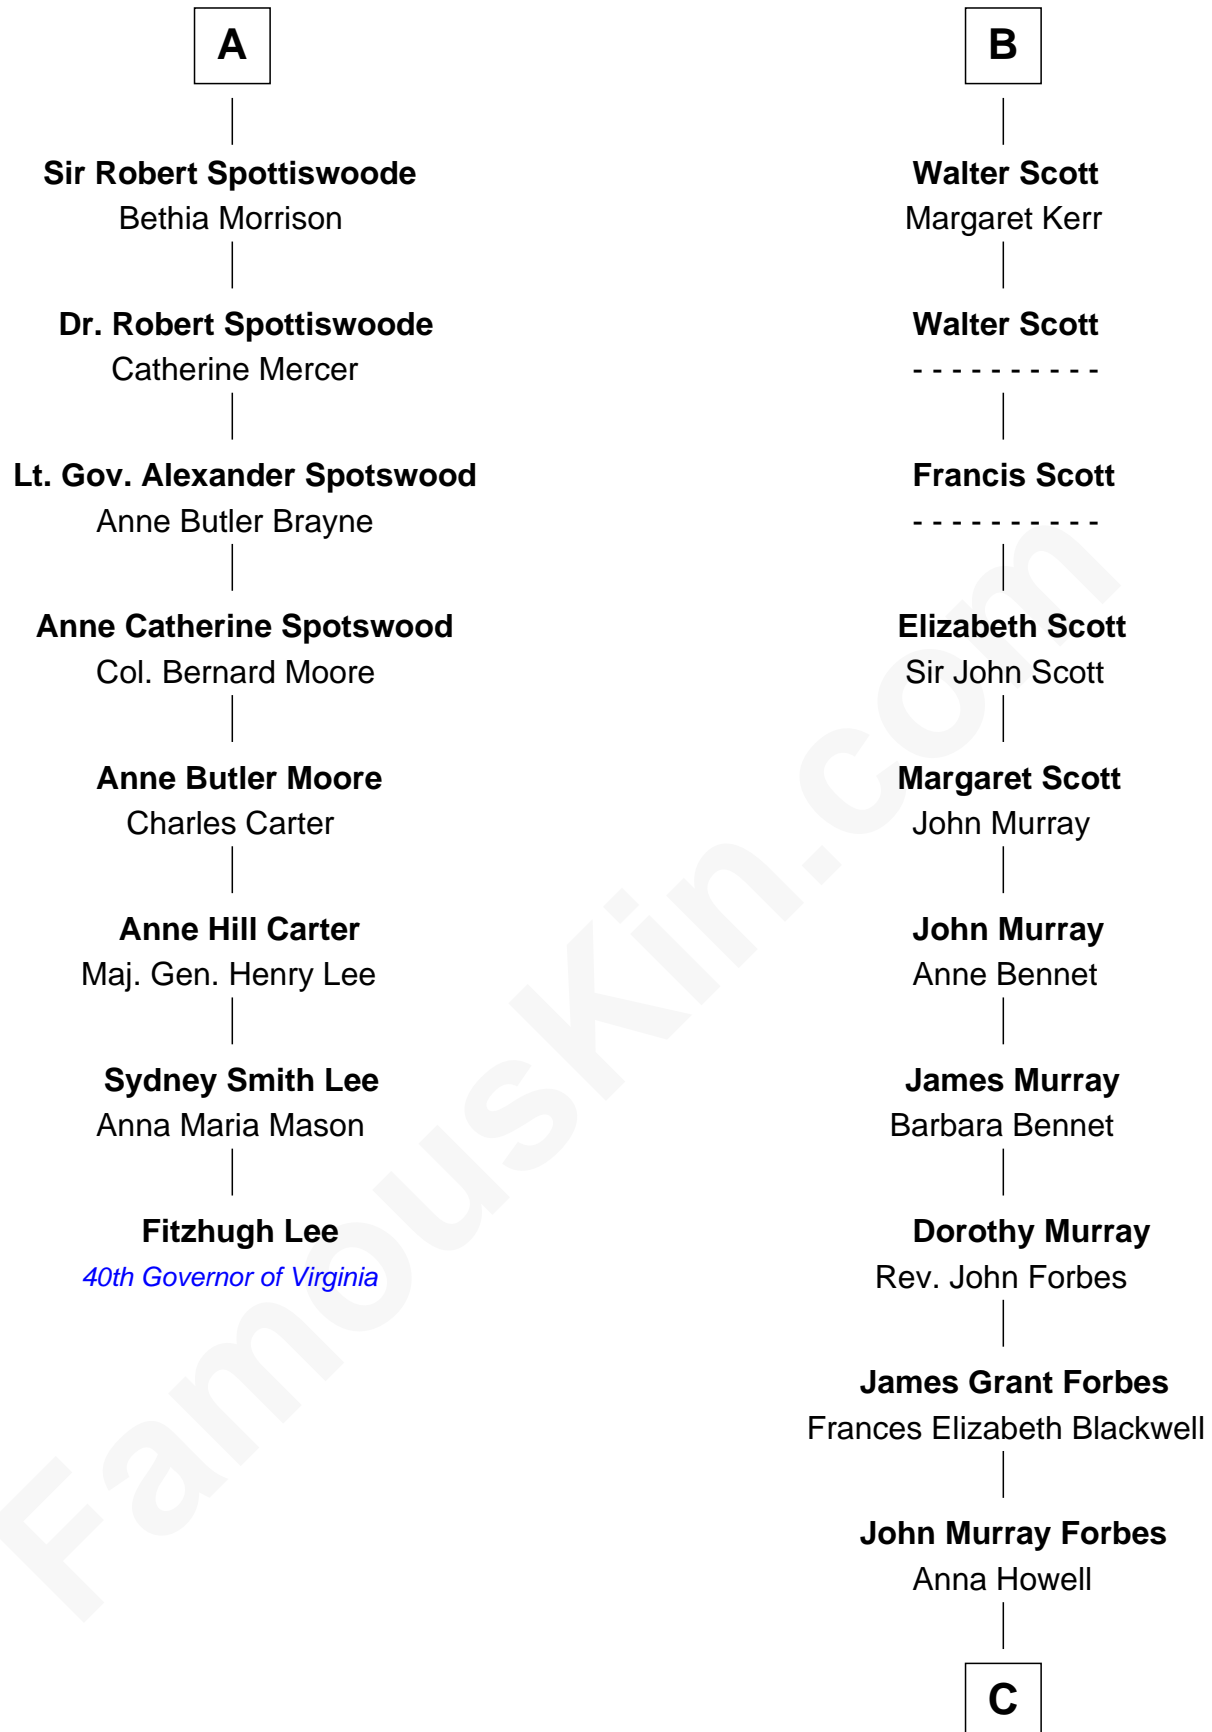

FamousKin.com

Relationship Chart of

Fitzhugh Lee

40th Governor of Virginia

14th cousin 6 times removed of

John Kerry

68th U.S. Secretary of State

Robert III, King of Scotland

Anabella Drummond

C

Francis Blackwell Forbes

Isabel Clarke

James Grant Forbes

Margaret Tyndal Winthrop

Rosemary Isabel Forbes

Richard John Kerry