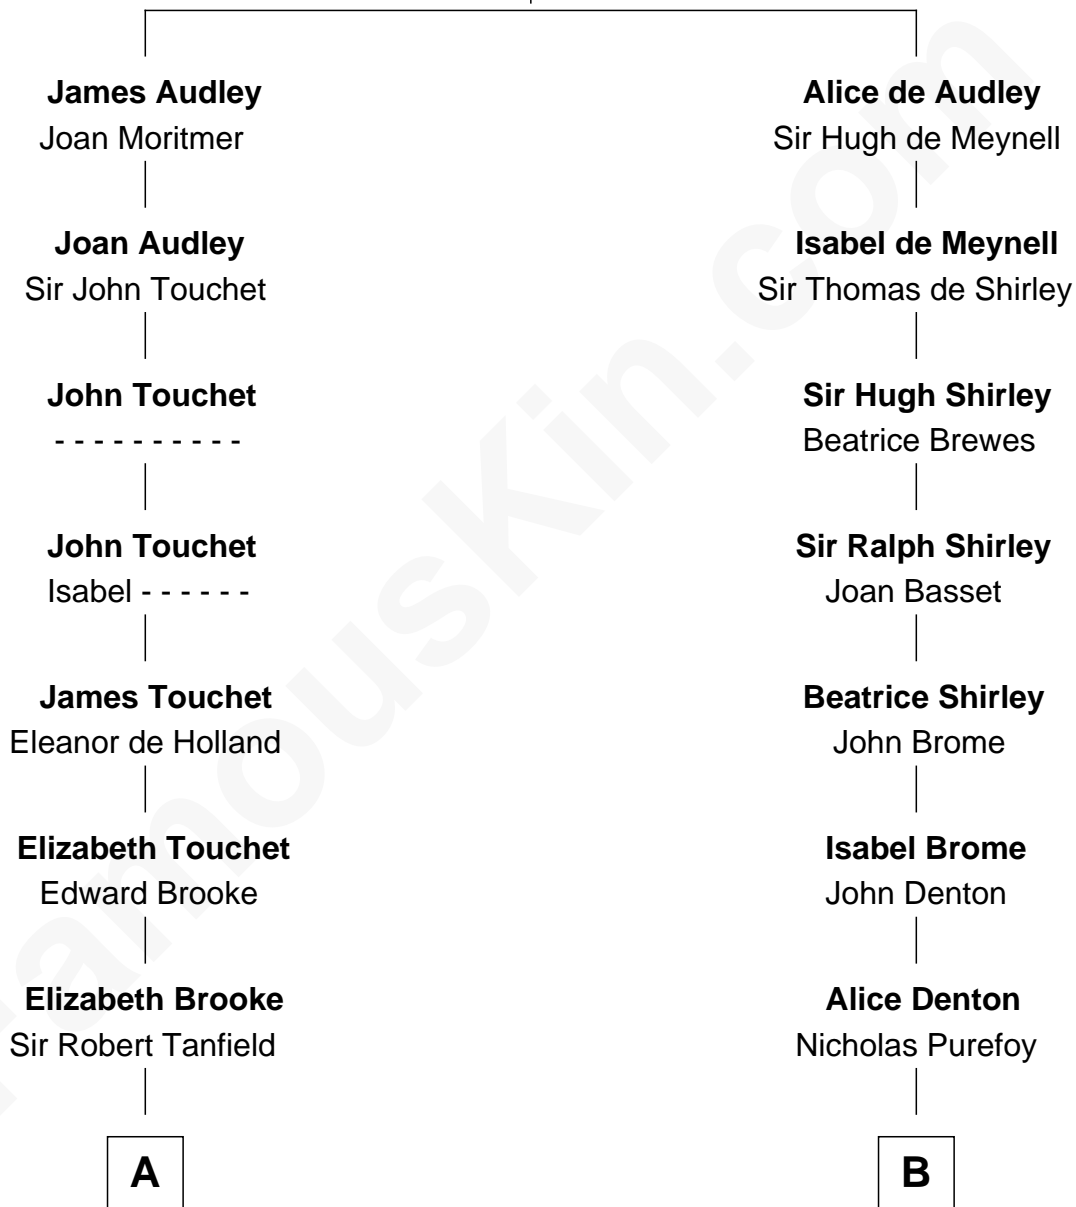

FamousKin.com

Relationship Chart of

Fitzhugh Lee

40th Governor of Virginia

19th cousin 1 time removed of

John Kerry

68th U.S. Secretary of State

Sir Nicholas Audley

Joan Martin

C

Col. Henry Lee

Lucy Grymes

Maj. Gen. Henry Lee

Anne Hill Carter

Sydney Smith Lee

Anna Maria Mason

Fitzhugh Lee

40th Governor of Virginia

D

Margaret Tyndal Winthrop

James Grant Forbes

Rosemary Isabel Forbes

Richard John Kerry

John Kerry