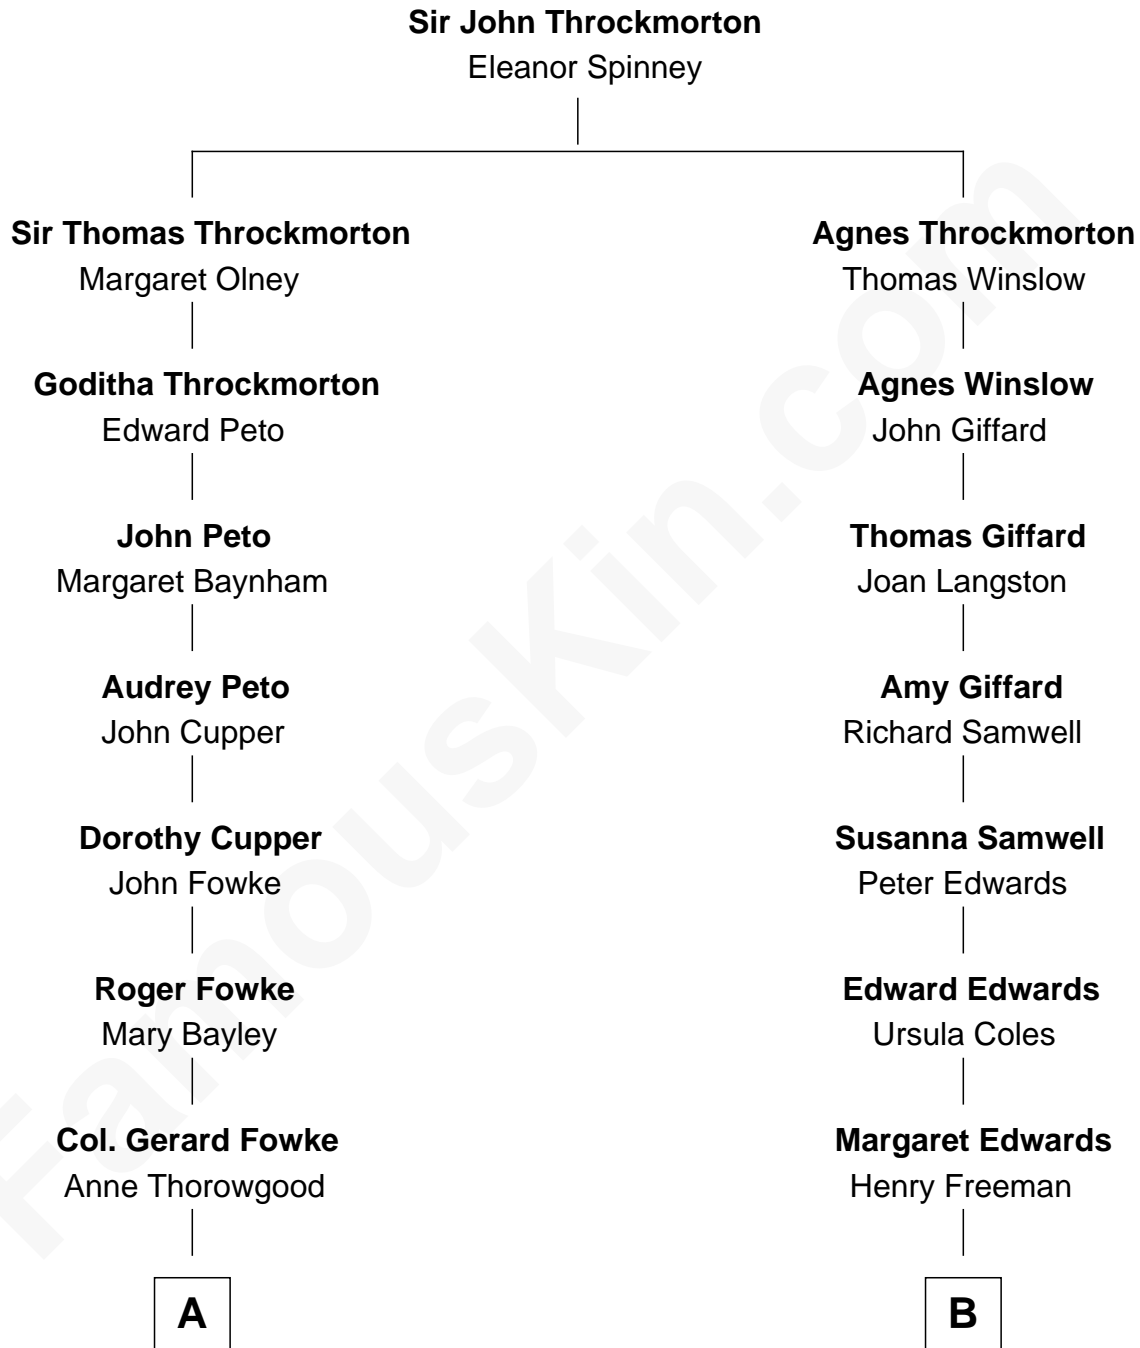

FamousKin.com

Relationship Chart of

Fitzhugh Lee

40th Governor of Virginia

12th cousin 5 times removed of

Grace Slick

Singer, Songwriter - Jefferson Airplane

A

Mary Fowke
George Mason

George Mason
Ann Thompson

George Mason
Anne Eilbeck

Gen. John Mason
Anne Maria Murray

Anna Maria Mason
Sydney Smith Lee

Fitzhugh Lee
40th Governor of Virginia

B

Alice Freeman
John Thompson

Mary Thompson
Joseph Wise

Rev. John Wise
Abigail Gardner

Lucy Wise
Rev. John White

Hannah White
Nathaniel Haskell

Judith Haskell
Joseph Steele

Jane Adeline Steele
Abraham Dow

James Osgood Dow
Mary Charlotte Hawkins