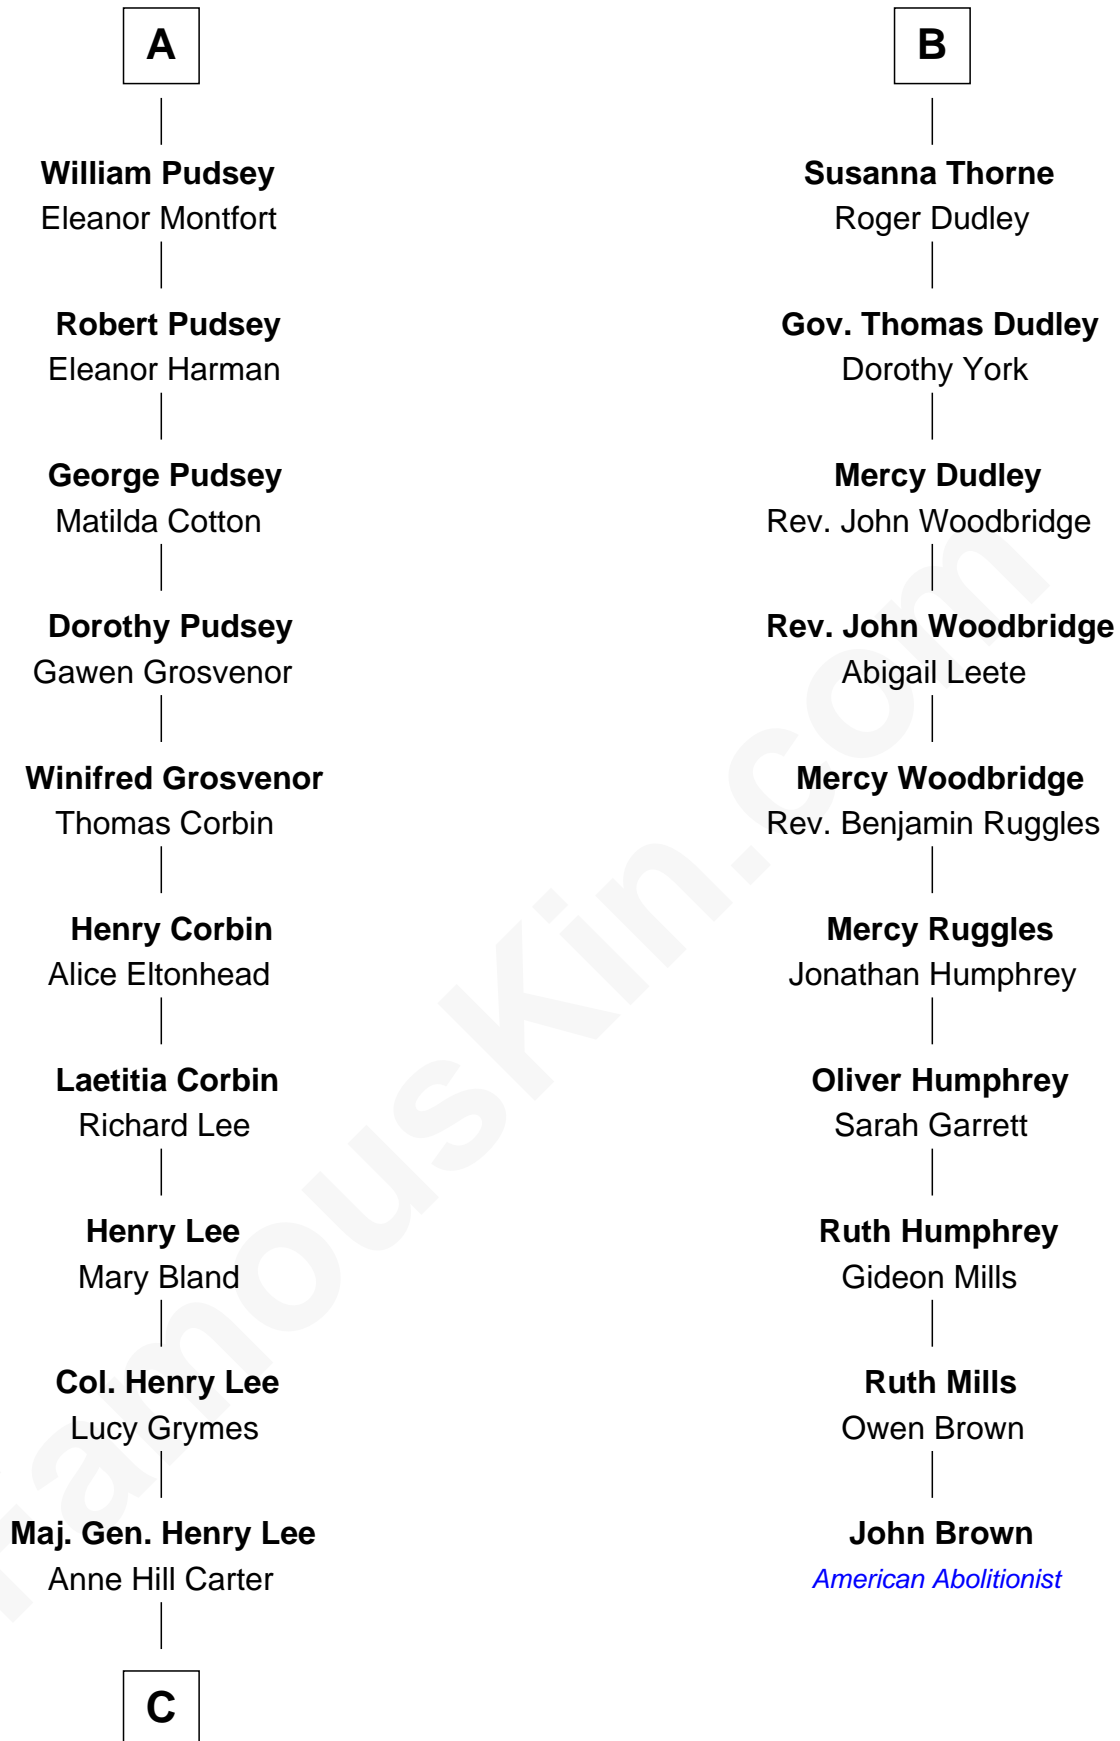

FamousKin.com

Relationship Chart of

Fitzhugh Lee

40th Governor of Virginia

16th cousin 2 times removed of

John Brown

American Abolitionist

C

—
Sydney Smith Lee
Anna Maria Mason

—
Fitzhugh Lee
40th Governor of Virginia

FamousKin.com