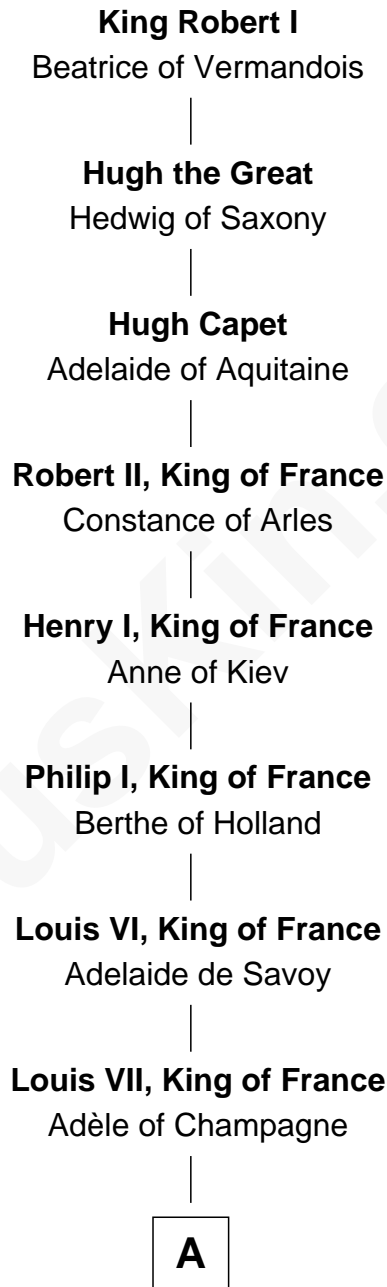

FamousKin.com Relationship Chart of

Fitzhugh Lee

40th Governor of Virginia

27th Great-grandson of

King Robert I

King of France

A

Philip II Auguste, King of France