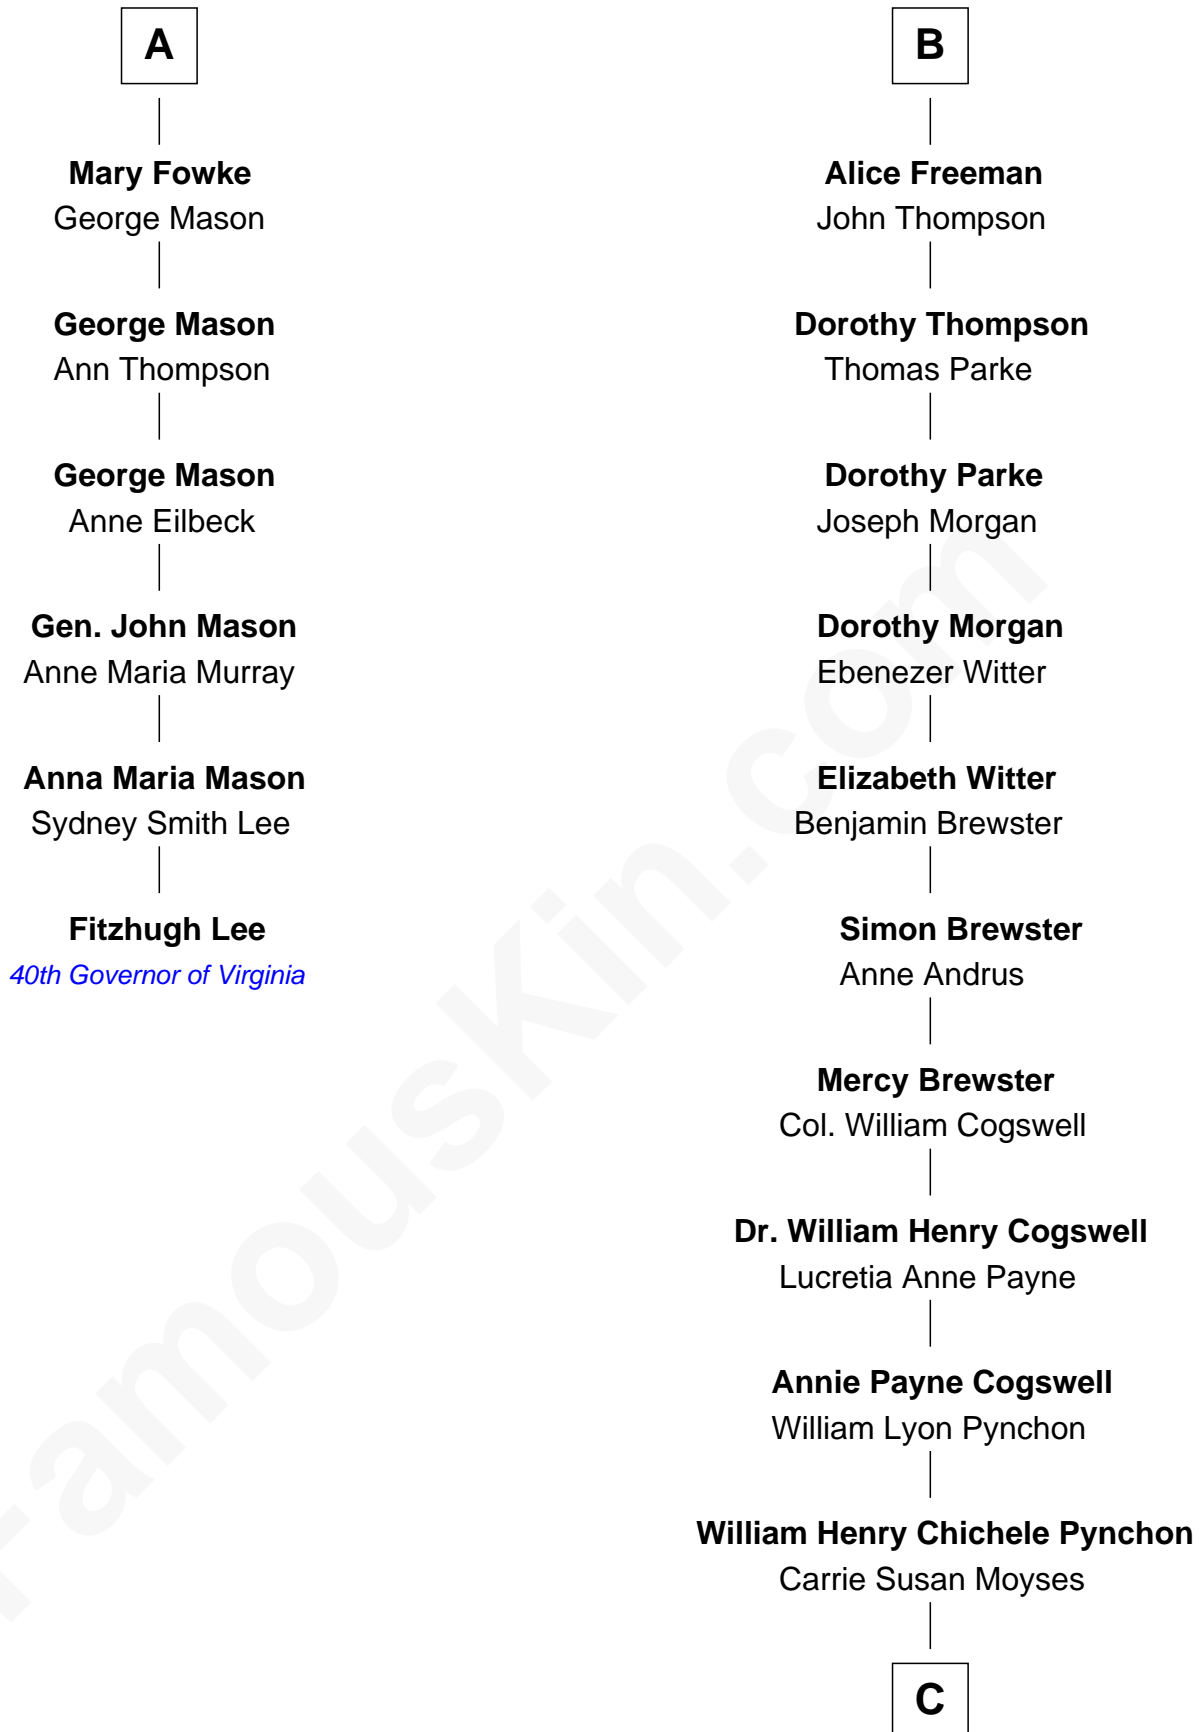

FamousKin.com

Relationship Chart of

Fitzhugh Lee

40th Governor of Virginia

12th cousin 6 times removed of

Thomas Pynchon
American Novelist

C

Thomas Ruggles Pynchon

Catherine Frances Bennett

Thomas Pynchon

Novelist

FamousKin.com