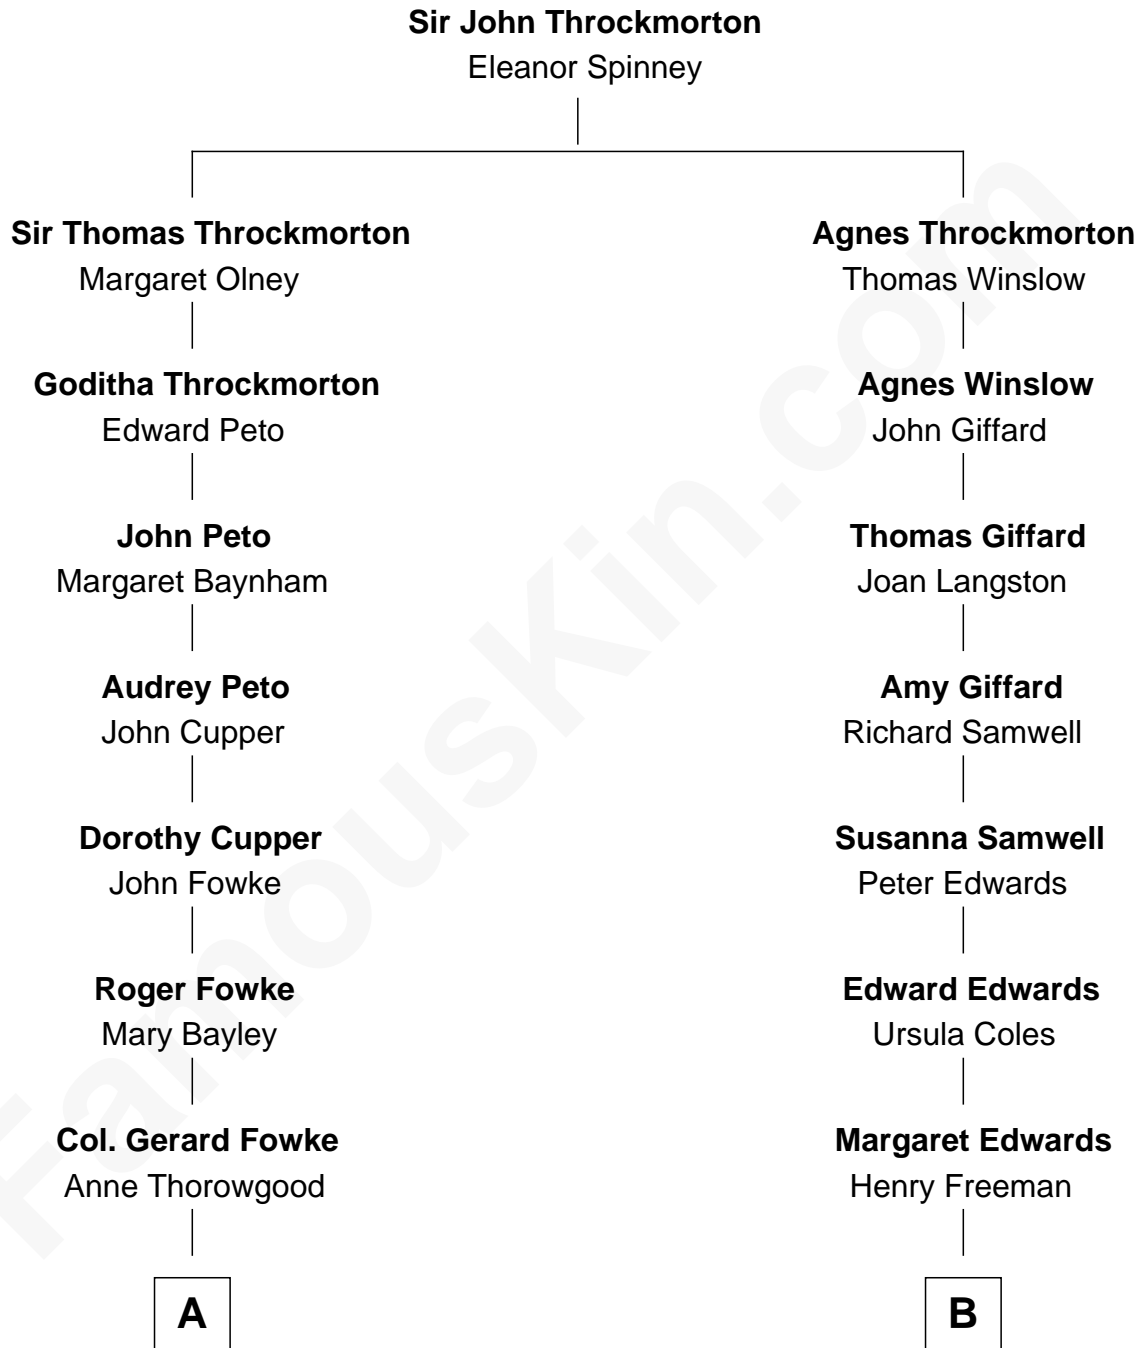

FamousKin.com

Relationship Chart of

Fitzhugh Lee

40th Governor of Virginia

12th cousin 6 times removed of

Thomas Pynchon
American Novelist

C

Thomas Ruggles Pynchon

Catherine Frances Bennett

Thomas Pynchon

Novelist

FamousKin.com