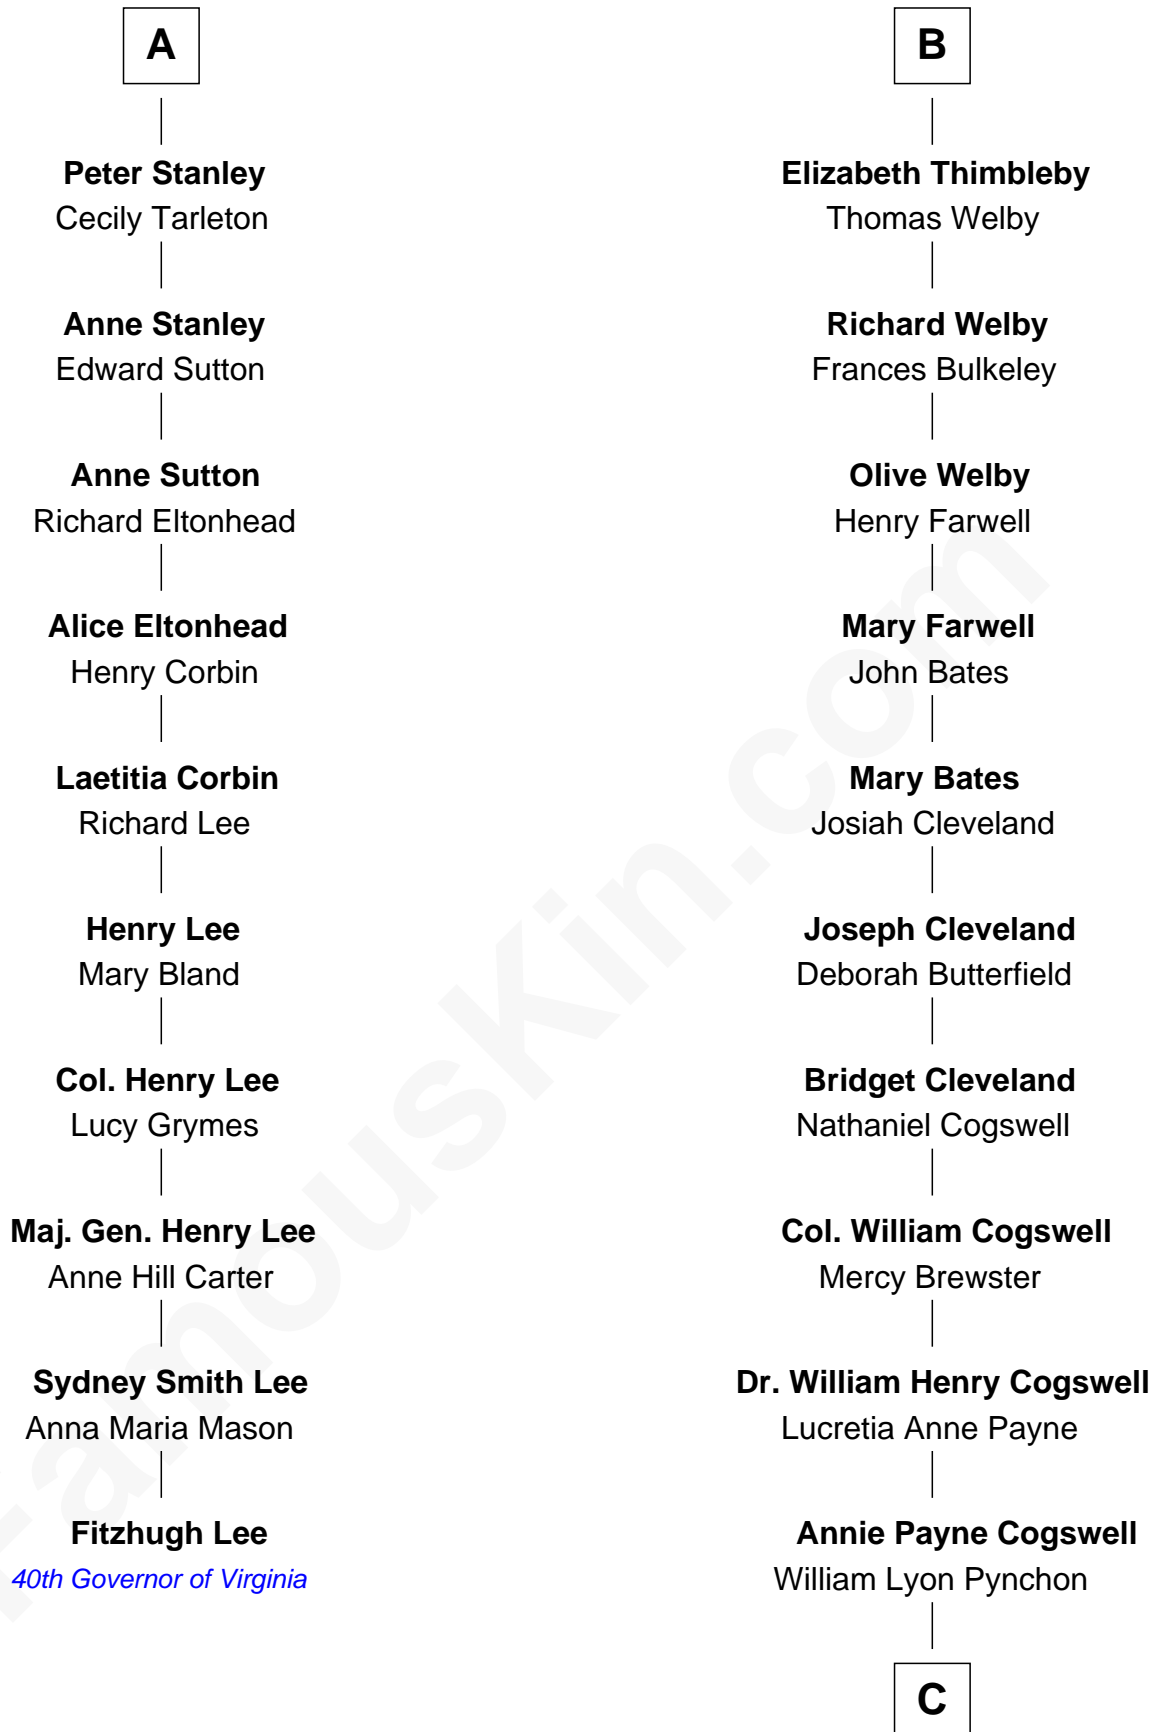

FamousKin.com

Relationship Chart of

Fitzhugh Lee

40th Governor of Virginia

16th cousin 3 times removed of

Thomas Pynchon
American Novelist

Ralph de Stafford

with wife
Katherine de Hastang

with wife
Margaret de Audley

C

William Henry Chichele Pynchon

Carrie Susan Moyses

Thomas Ruggles Pynchon

Catherine Frances Bennett

Thomas Pynchon

Novelist