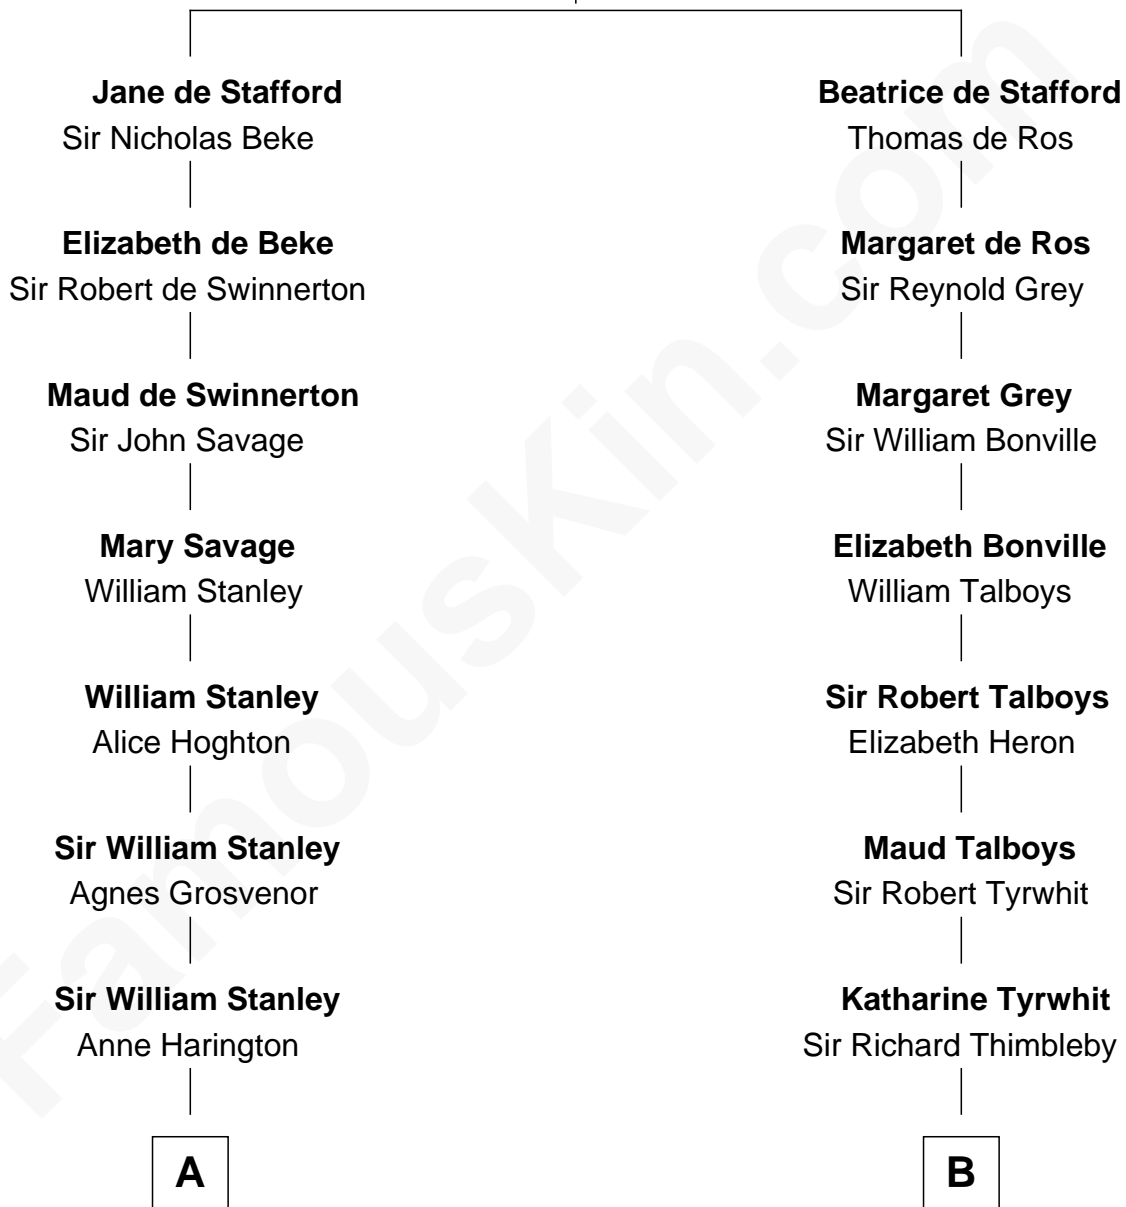

FamousKin.com

Relationship Chart of

Fitzhugh Lee

40th Governor of Virginia

16th cousin 3 times removed of

Thomas Pynchon
American Novelist

Ralph de Stafford

with wife
Katherine de Hastang

with wife
Margaret de Audley

C

William Henry Chichele Pynchon

Carrie Susan Moyses

Thomas Ruggles Pynchon

Catherine Frances Bennett

Thomas Pynchon

Novelist