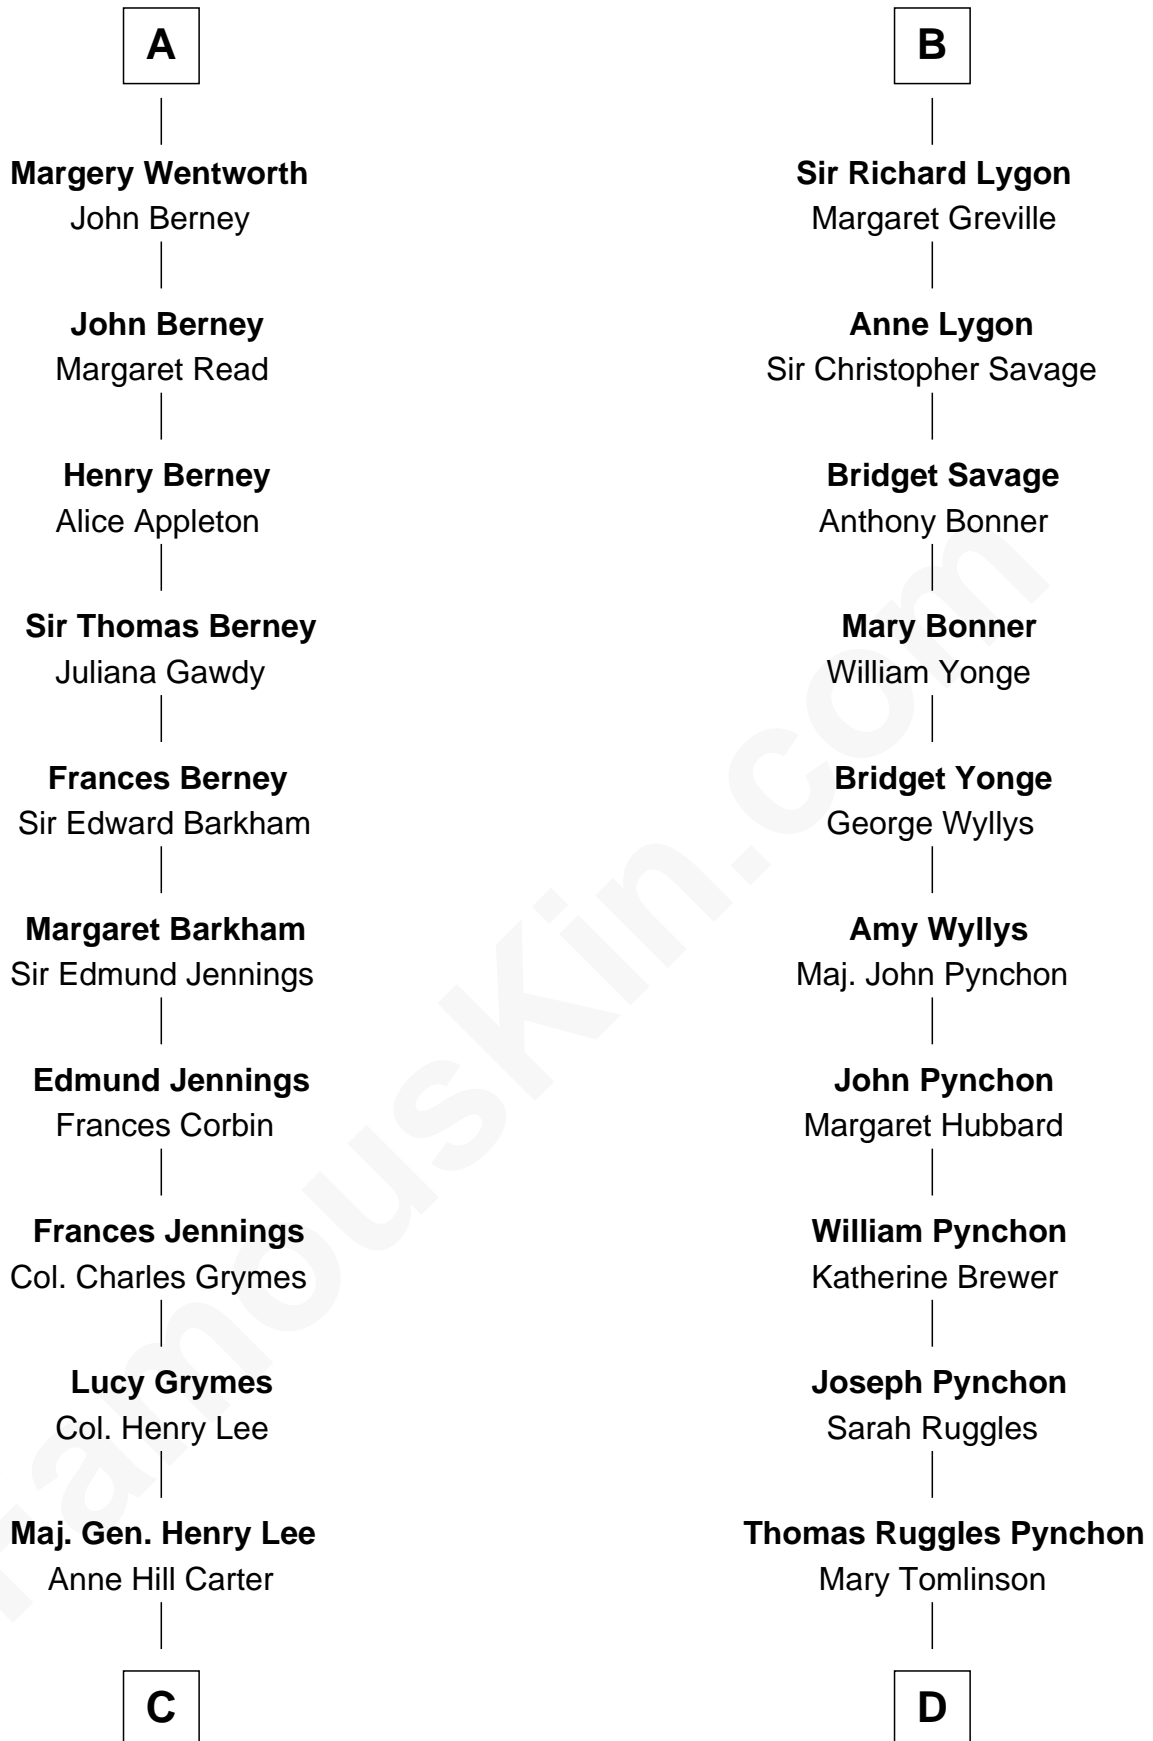

FamousKin.com

Relationship Chart of

Fitzhugh Lee

40th Governor of Virginia

18th cousin 3 times removed of

Thomas Pynchon
American Novelist

Hugh le Despencer
Eleanor de Clare

Isabel le Despencer
Richard Fitzalan

Sir Edmund Fitzalan
Sibyl de Montagu

Philippe Fitzalan
Sir Richard Sergeaux

Elizabeth Sergeaux
Sir William Marney

Emma Marney
Sir Thomas Tyrrell

Humphrey Tyrrell
Isabel Helion

Anne Tyrrell
Sir Roger Wentworth

A

Sir Edward le Despencer
Anne de Ferrers

Edward Despencer
Elizabeth Burghersh

Margaret Despencer
Robert de Ferrers

Sir Edmund Ferrers
Ellen Roche

Margaret Ferrers
John de Beauchamp

Sir Richard de Beauchamp
Elizabeth Stafford

Anne de Beauchamp
Sir Richard Lygon

B

C

Sydney Smith Lee
Anna Maria Mason

Fitzhugh Lee
40th Governor of Virginia

D

William Henry Ruggles Pynchon
Mary Murdock

William Lyon Pynchon
Annie Payne Cogswell