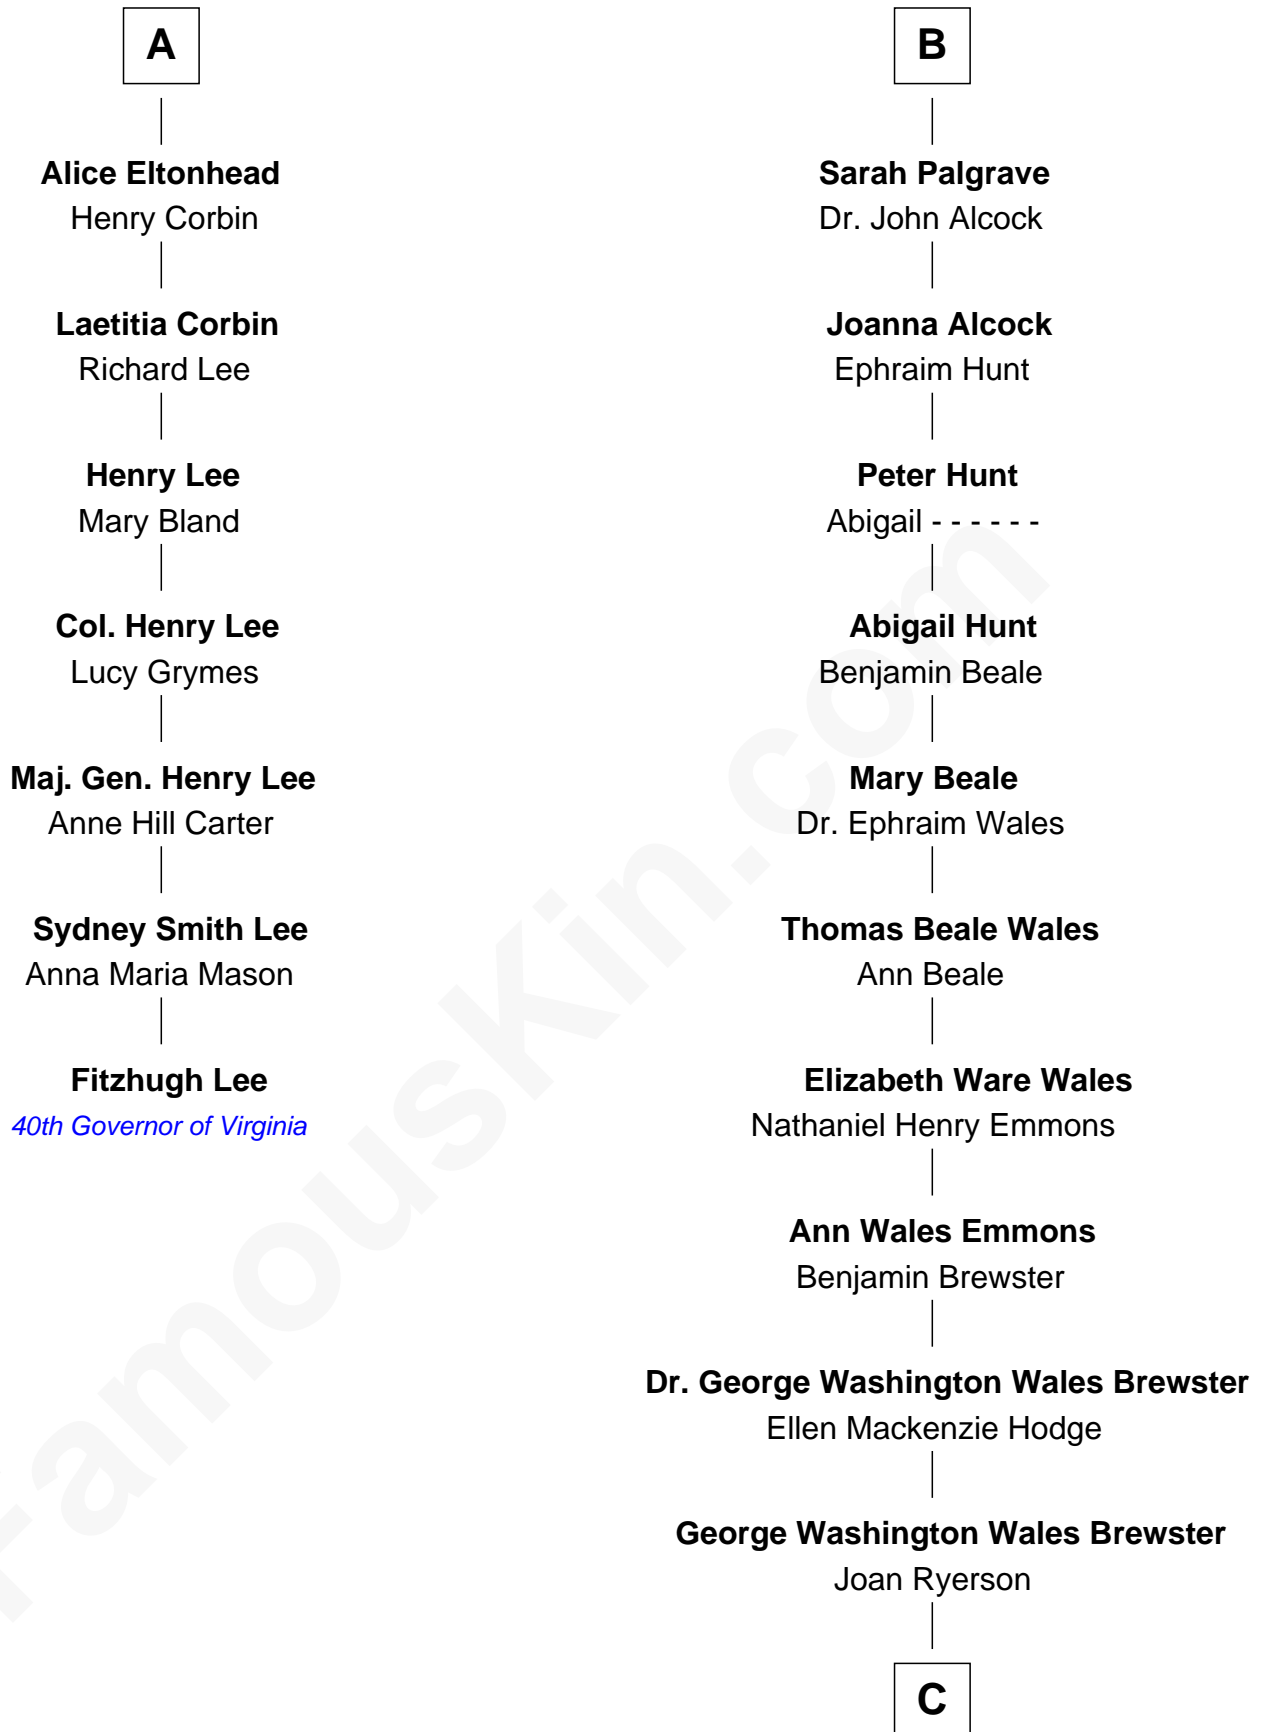

FamousKin.com Relationship Chart of

Fitzhugh Lee

40th Governor of Virginia

13th cousin 5 times removed of

Paget Brewster

TV Actress

Sir Robert Goushill

Elizabeth Fitzalan

C

Galen Brewster
Hathaway Tew

Paget Brewster
TV Actress

FamousKin.com