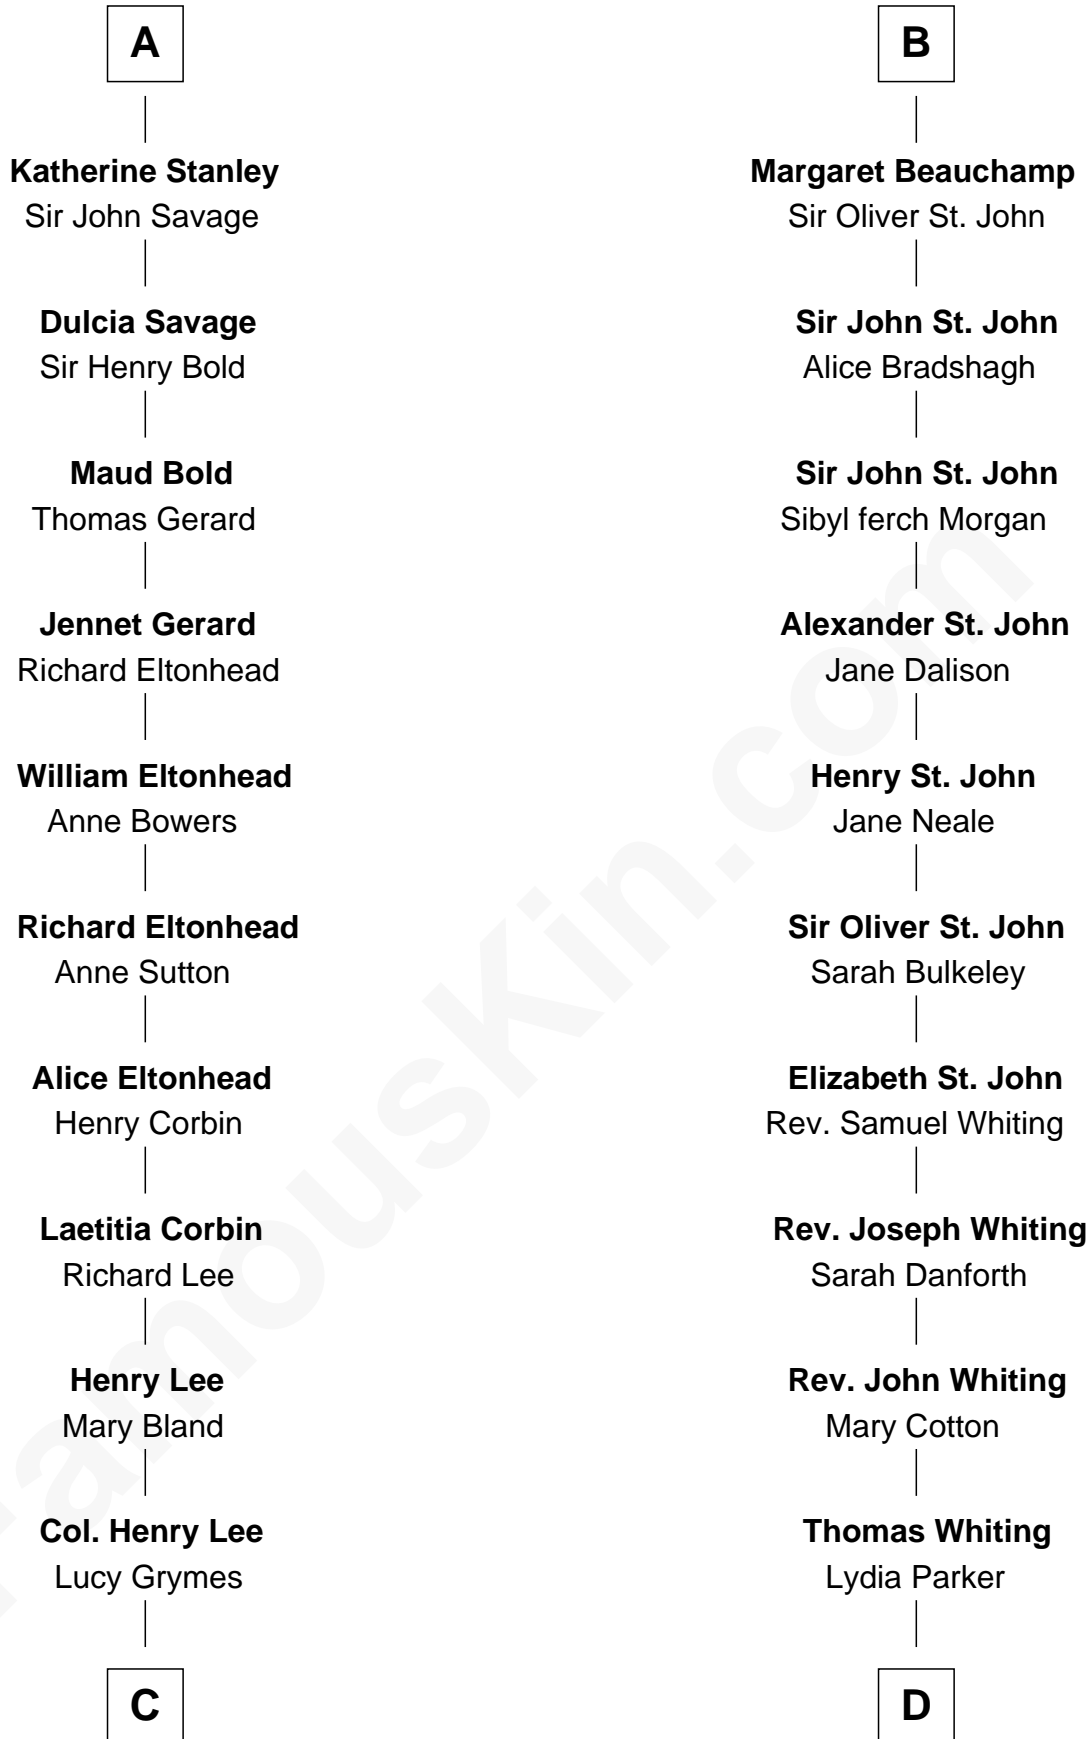

FamousKin.com

Relationship Chart of

Fitzhugh Lee

40th Governor of Virginia

19th cousin 2 times removed of

James Sherman

27th U.S. Vice-President

Sir Humphrey de Bohun

Alice de Bohun

Roger de Tony

Alice de Tony

Sir Walter de Beauchamp

Roger de Beauchamp

Sir Roger de Beauchamp

Sibyl de Pateshulle

Sir Roger de Beauchamp

Joan de Clopton

Sir Roger Beauchamp

Mary -----

Sir John Beauchamp

Edith Stourton

B

C

Maj. Gen. Henry Lee