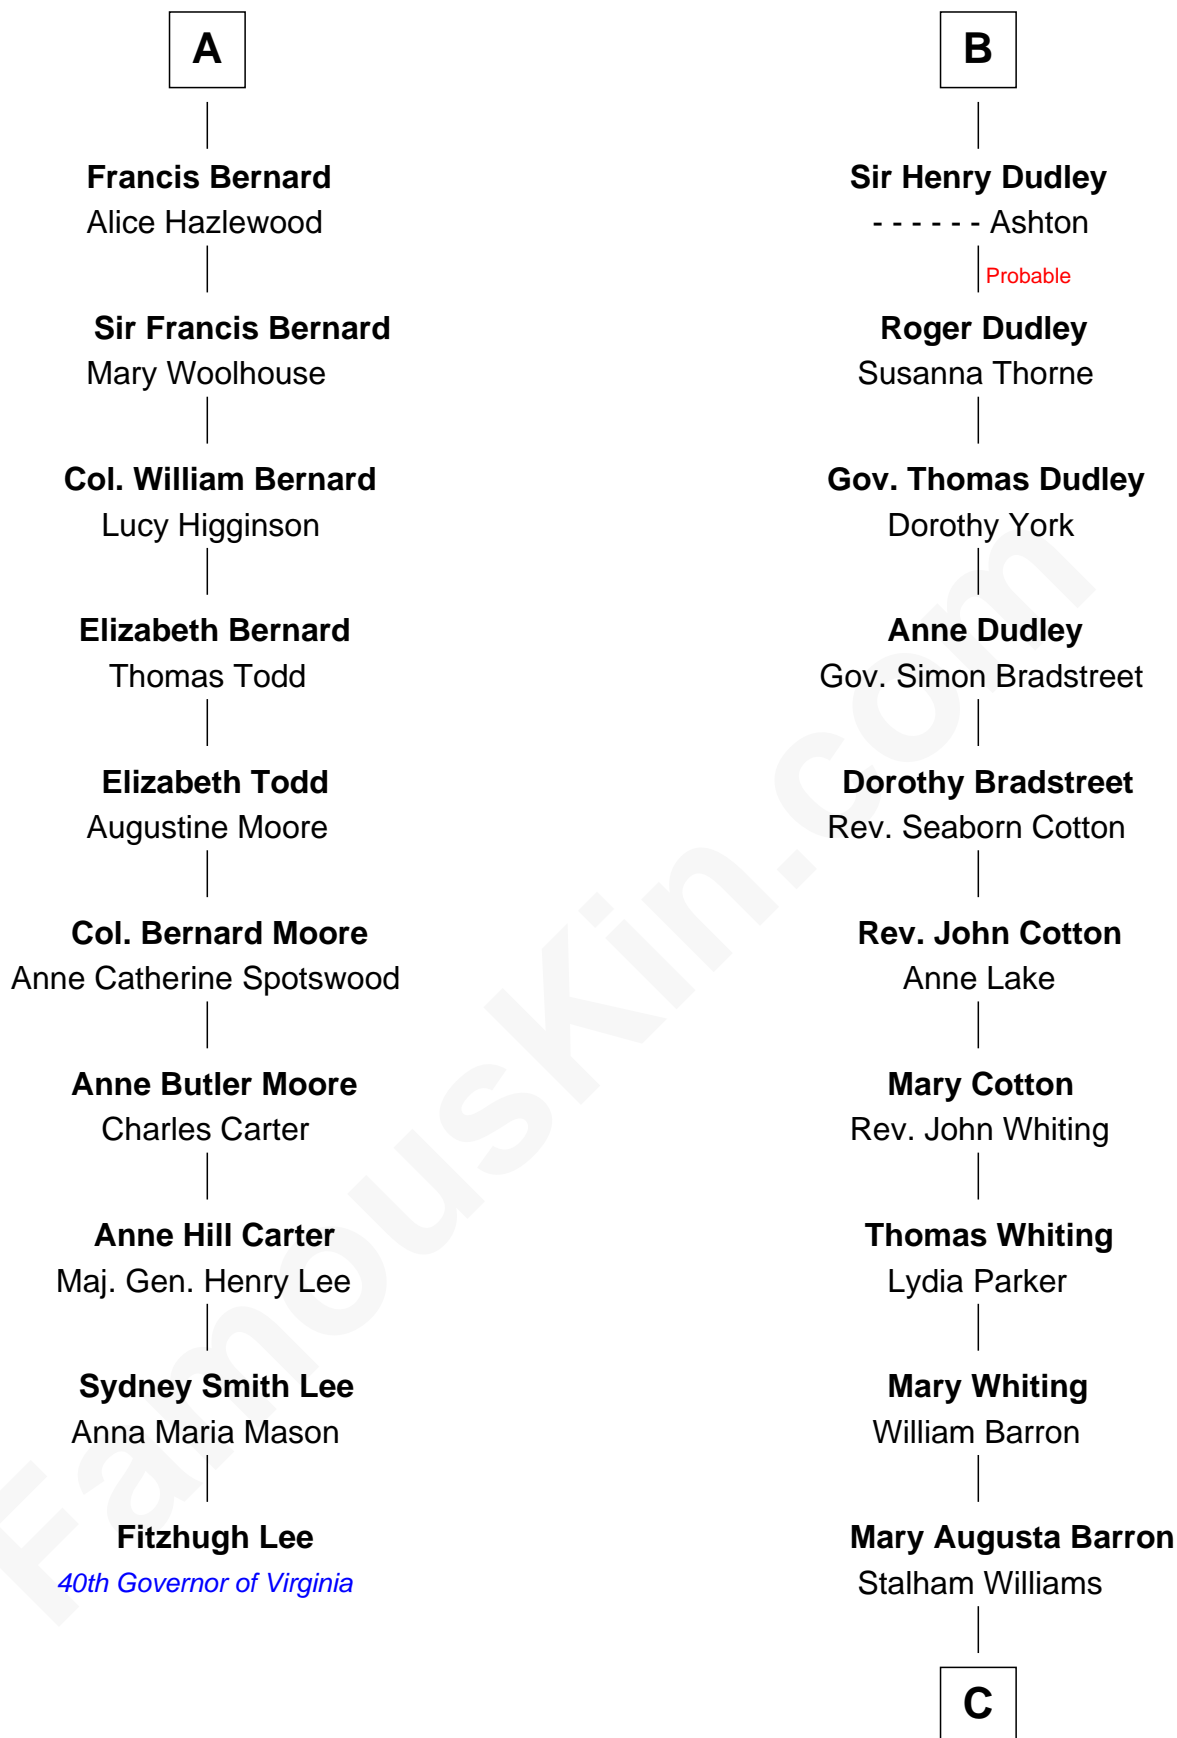

FamousKin.com

Relationship Chart of

Fitzhugh Lee

40th Governor of Virginia

16th cousin 3 times removed of

James Sherman

27th U.S. Vice-President

Sir William de Ros
Margery de Badlesmere

C

Frances Lucretia Williams

Richard Winslow Sherman

Mary Frances Sherman

Richard Updike Sherman

James Sherman

27th U.S. Vice-President

FamousKin.com